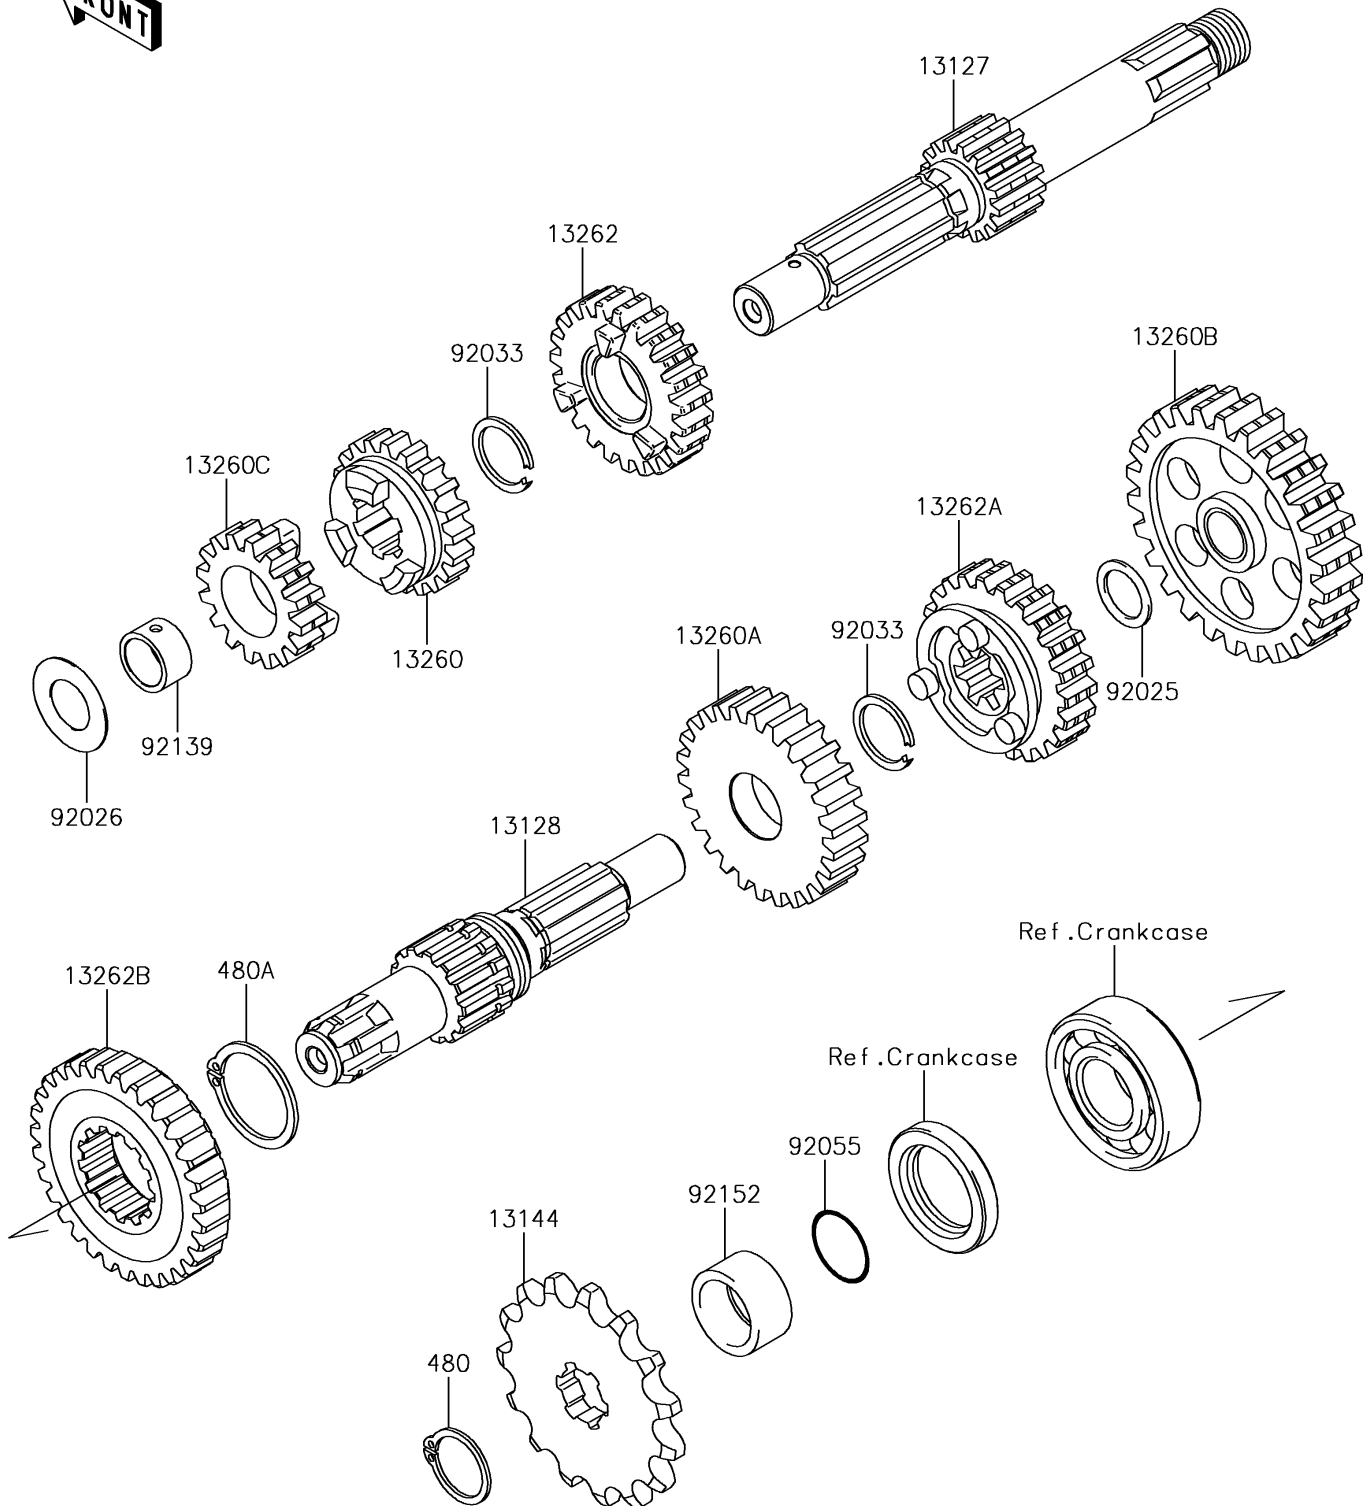

2019 KLX[®]110L

PARTS DIAGRAM

Transmission

E1361

2019 KLX[®]110L

PARTS LIST

Transmission

Kawasaki

Let the Good Times Roll[®]

ITEM NAME

PART NUMBER

QUANTITY
