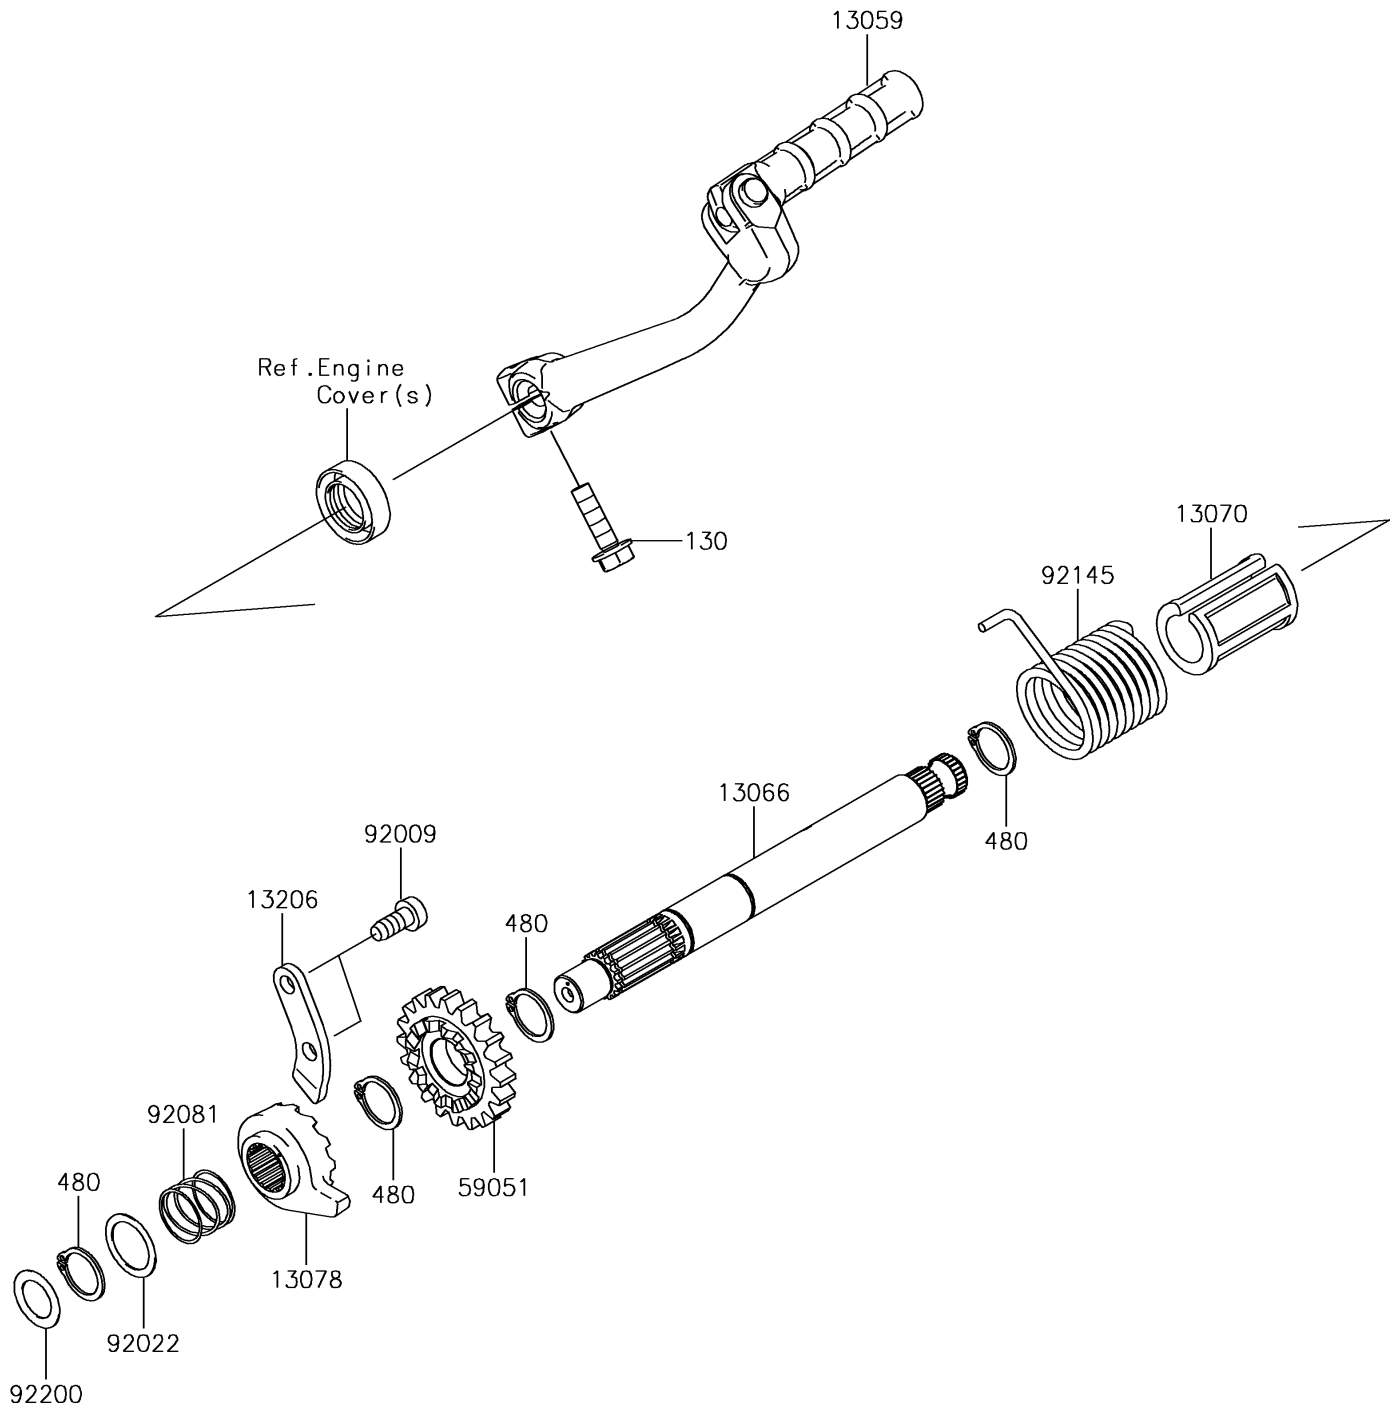

2016 KLX®110L

PARTS DIAGRAM

Kickstarter Mechanism

E1340