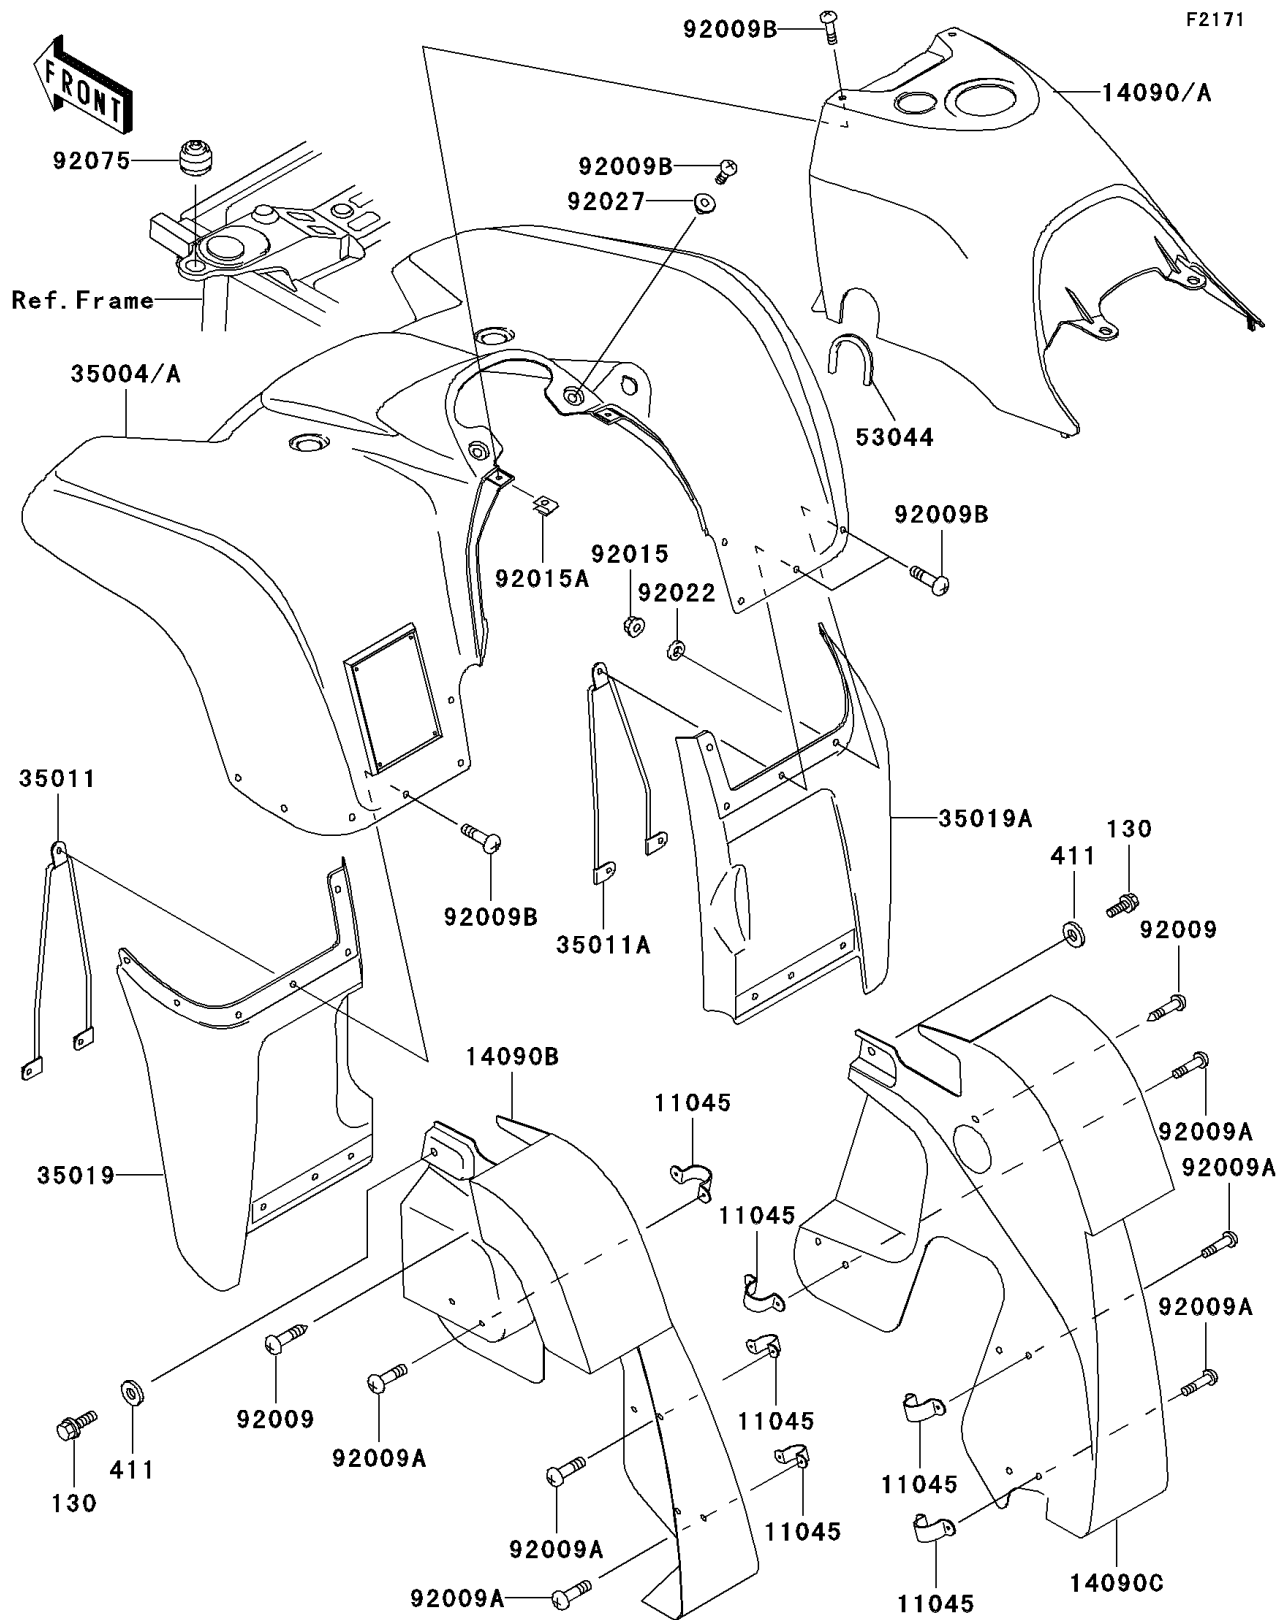

2001 Prairie 300

PARTS DIAGRAM

Front Fender(s)

Kawasaki

Let the Good Times Roll®

2001 Prairie 300

PARTS LIST

Front Fender(s)

ITEM NAME

PART NUMBER

QUANTITY
