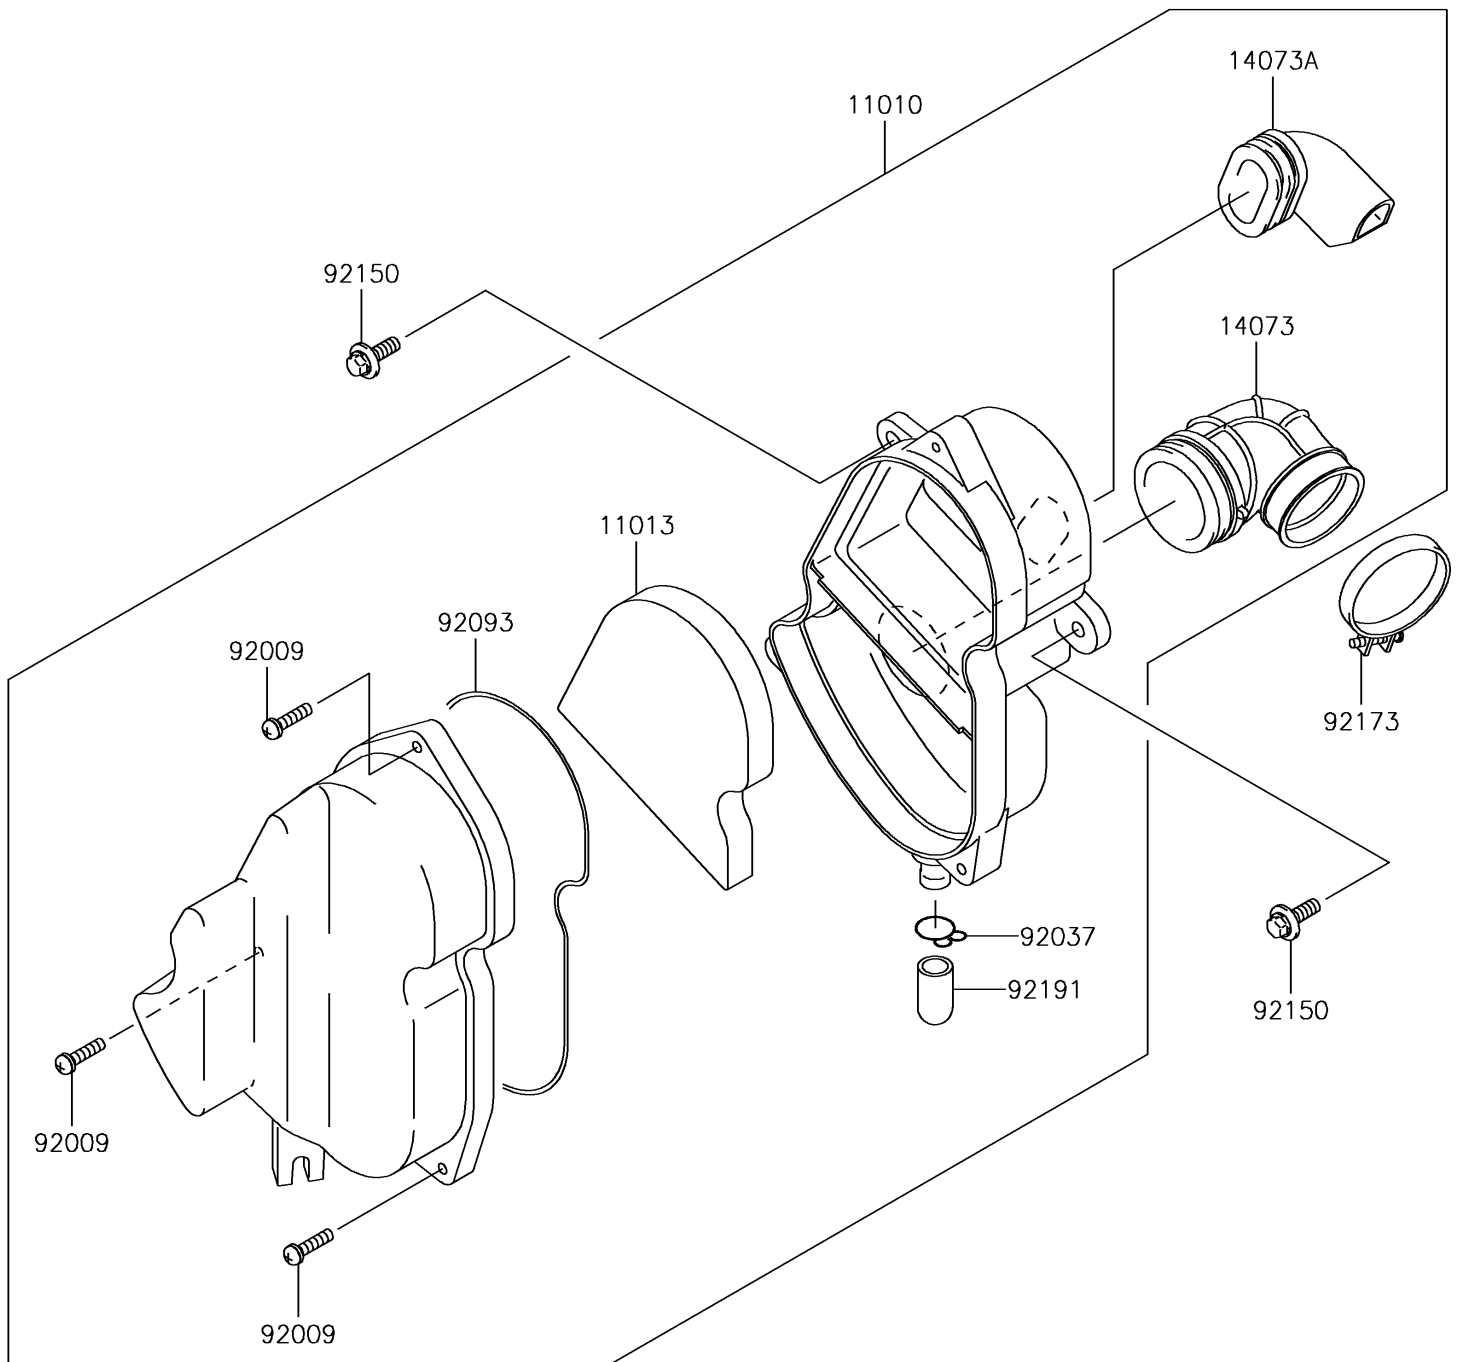

2015 KLX[®]110L

PARTS DIAGRAM

Air Cleaner

E1130

2015 KLX[®]110L

PARTS LIST

Air Cleaner

ITEM NAME	PART NUMBER	QUANTITY
FILTER-ASSY-AIR (Ref # 11010)	11010-1773	1
ELEMENT-AIR FILTER (Ref # 11013)	11013-1294	1
DUCT,CARBURETOR (Ref # 14073)	14073-1819	1
DUCT,IN (Ref # 14073A)	14073-1820	1
SCREW,M5X20 (Ref # 92009)	92009-1990	3
CLAMP,14.5MM (Ref # 92037)	92037-1900	1
SEAL,AIR CLEANER (Ref # 92093)	92093-1560	1
BOLT,FLANGED,6X20 (Ref # 92150)	92150-1339	2
CLAMP (Ref # 92173)	92173-0991	1
TUBE (Ref # 92191)	92191-1704	1