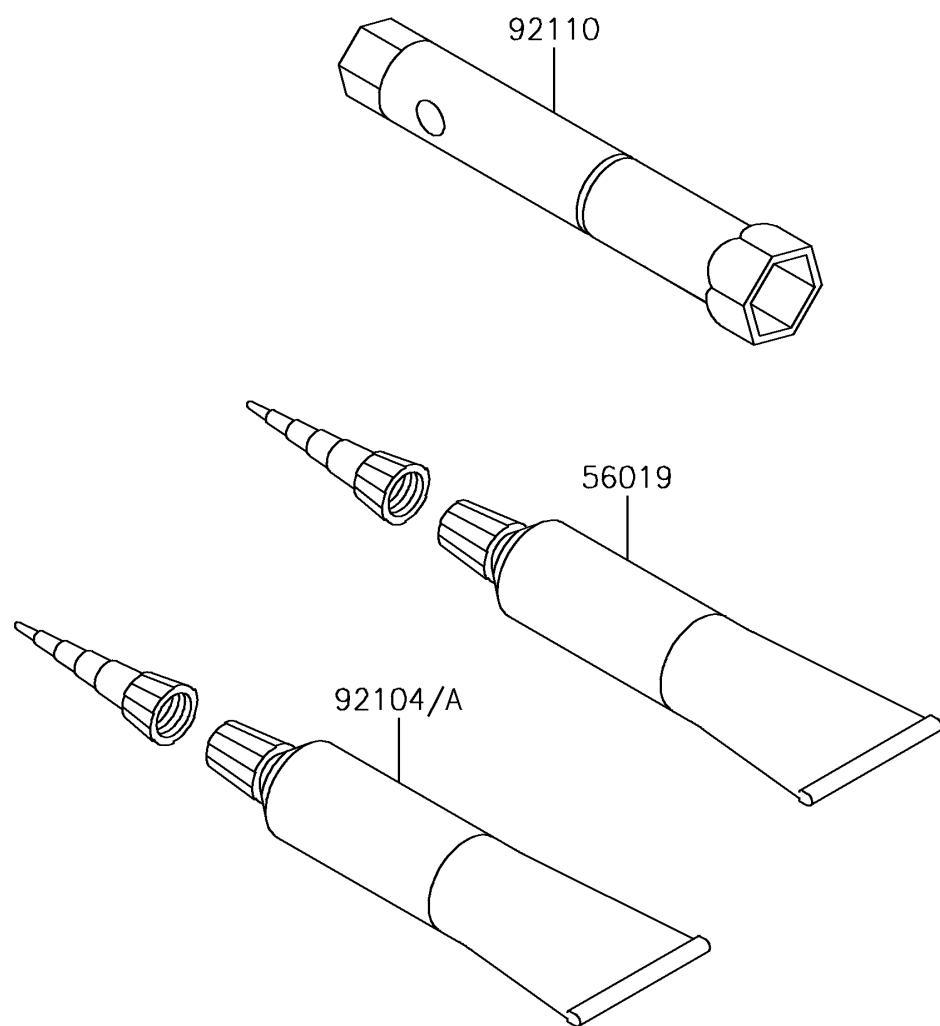

2016 KLX[®]110

PARTS DIAGRAM

Owner's Tools

F2810

2016 KLX[®]110

PARTS LIST

Owner's Tools

ITEM NAME

PART NUMBER

QUANTITY
