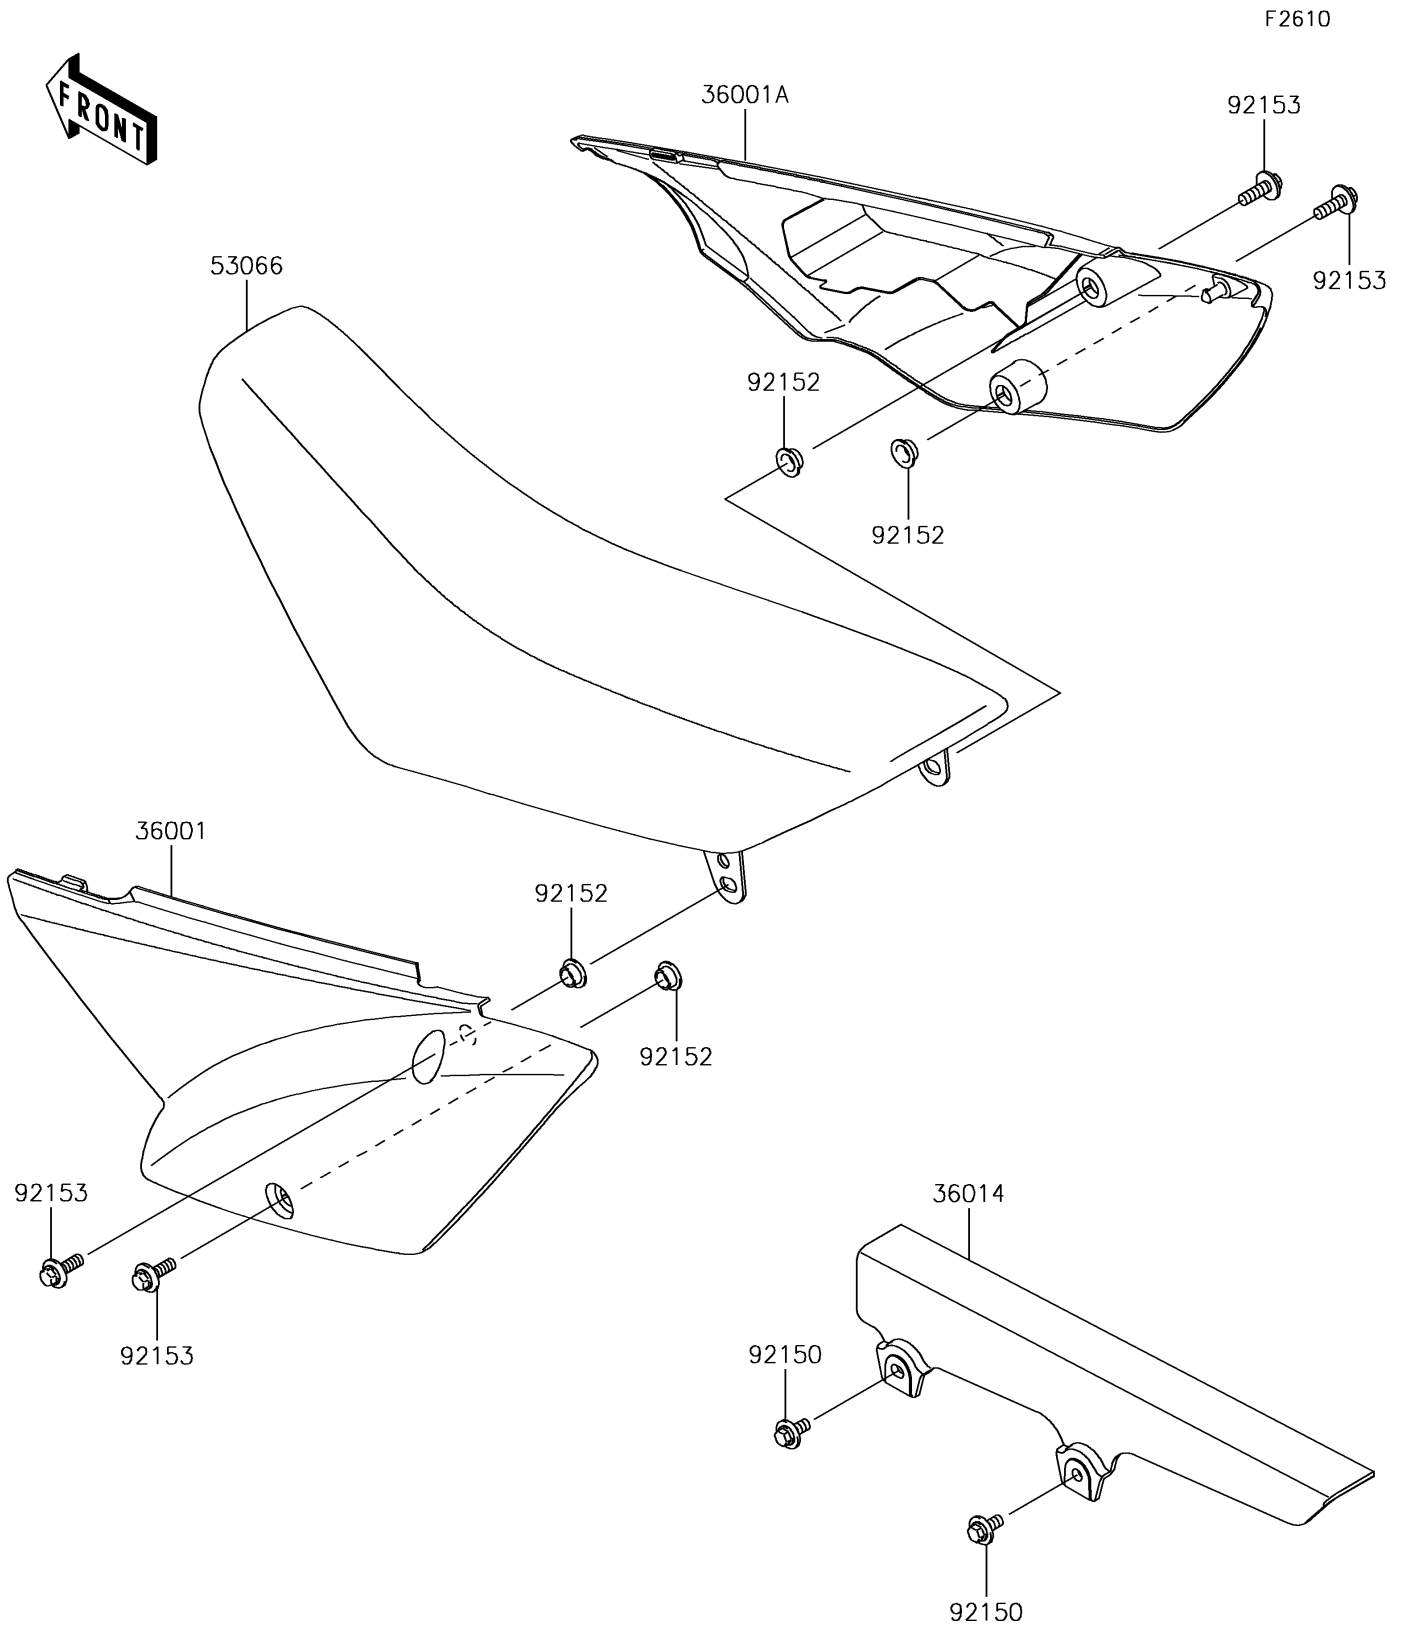

2015 KLX[®]110

PARTS DIAGRAM

Side Covers/Chain Cover

2015 KLX[®]110

PARTS LIST

Side Covers/Chain Cover

| ITEM NAME | PART NUMBER | QUANTITY |
|--------------------------------------|----------------|----------|
| COVER-SIDE,LH,B.WHITE (Ref # 36001) | 36001-0204-266 | 1 |
| COVER-SIDE,RH,B.WHITE (Ref # 36001A) | 36001-0205-266 | 1 |
| CASE-CHAIN (Ref # 36014) | 36014-1258 | 1 |
| SEAT-ASSY,GREEN/BLACK (Ref # 53066) | 53066-0456-49F | 1 |
| BOLT,FLANGED,6X14 (Ref # 92150) | 92150-1689 | 2 |
| COLLAR (Ref # 92152) | 92152-0789 | 4 |
| BOLT,6X20 (Ref # 92153) | 92153-0502 | 4 |