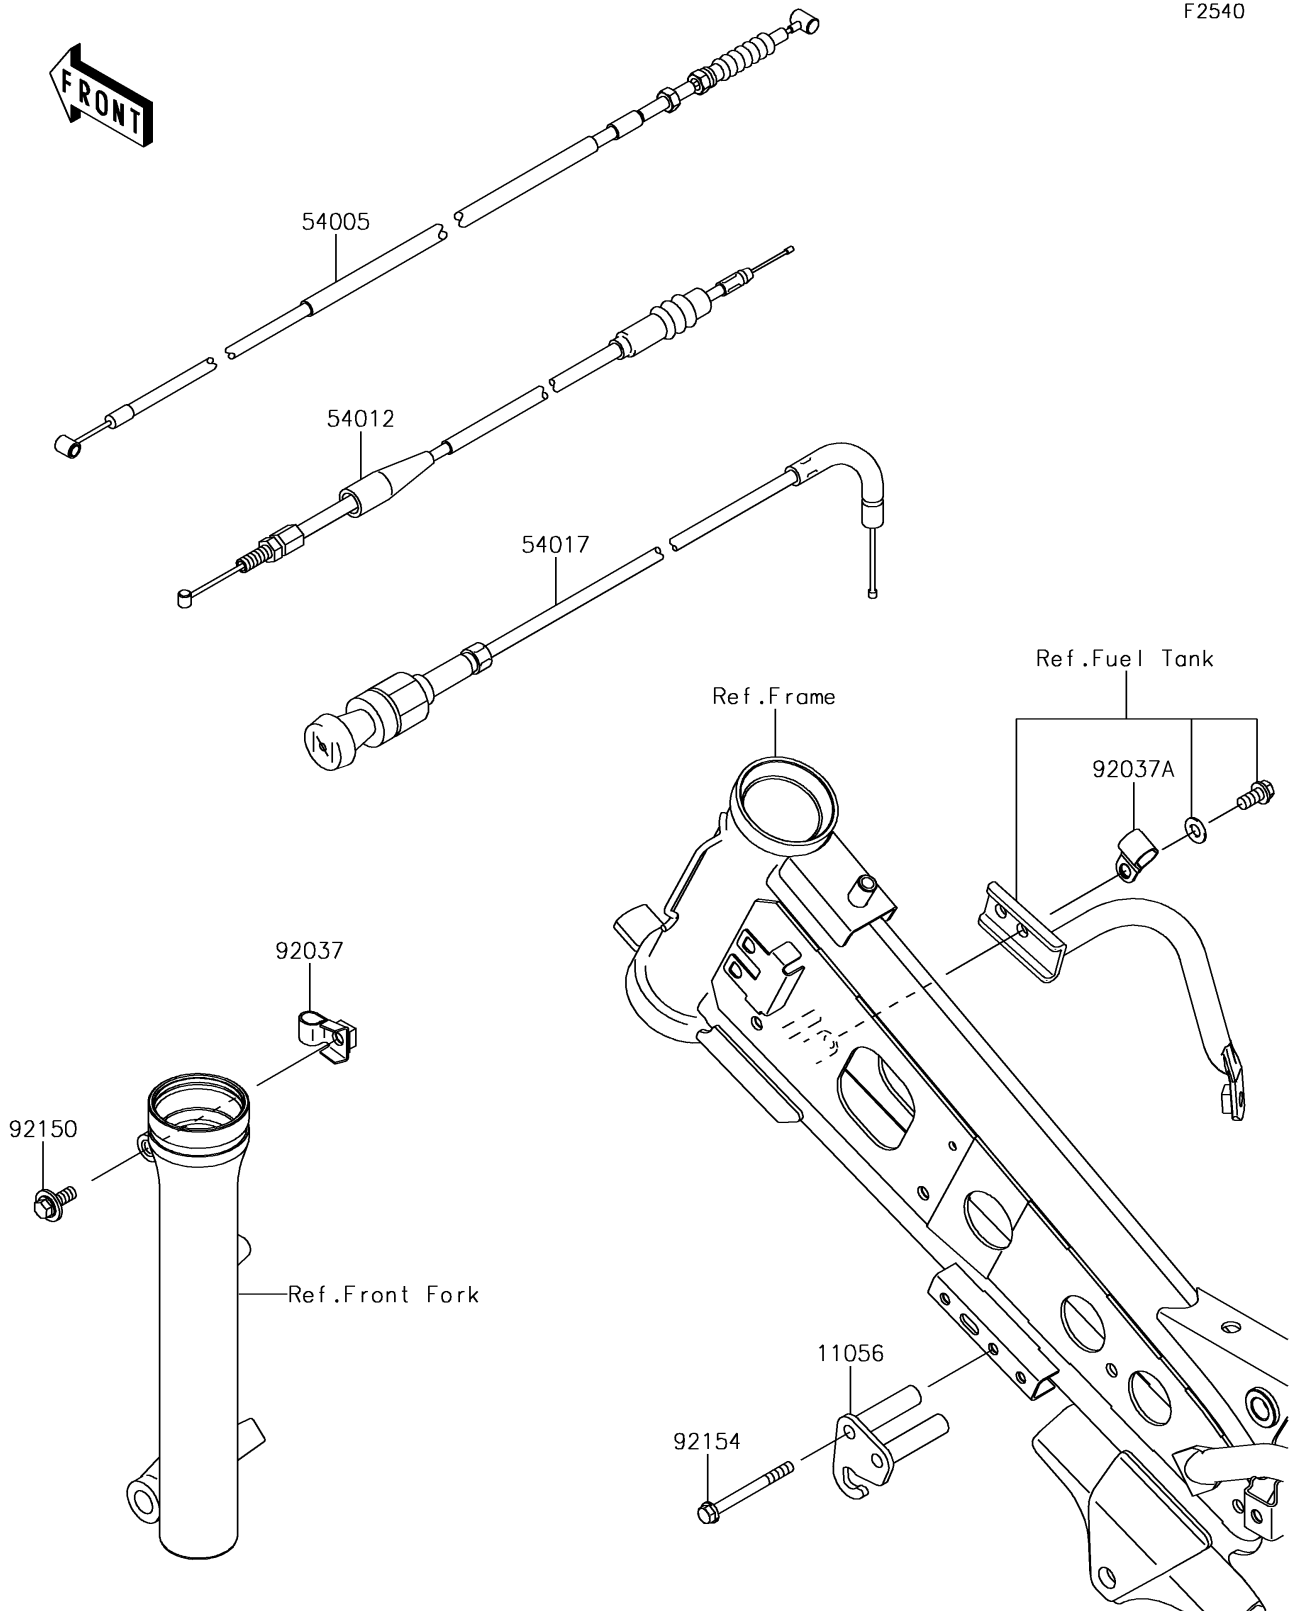

2017 KLX[®]110

PARTS DIAGRAM

Cables

F2540

2017 KLX[®]110

PARTS LIST

Cables

ITEM NAME

PART NUMBER

QUANTITY
