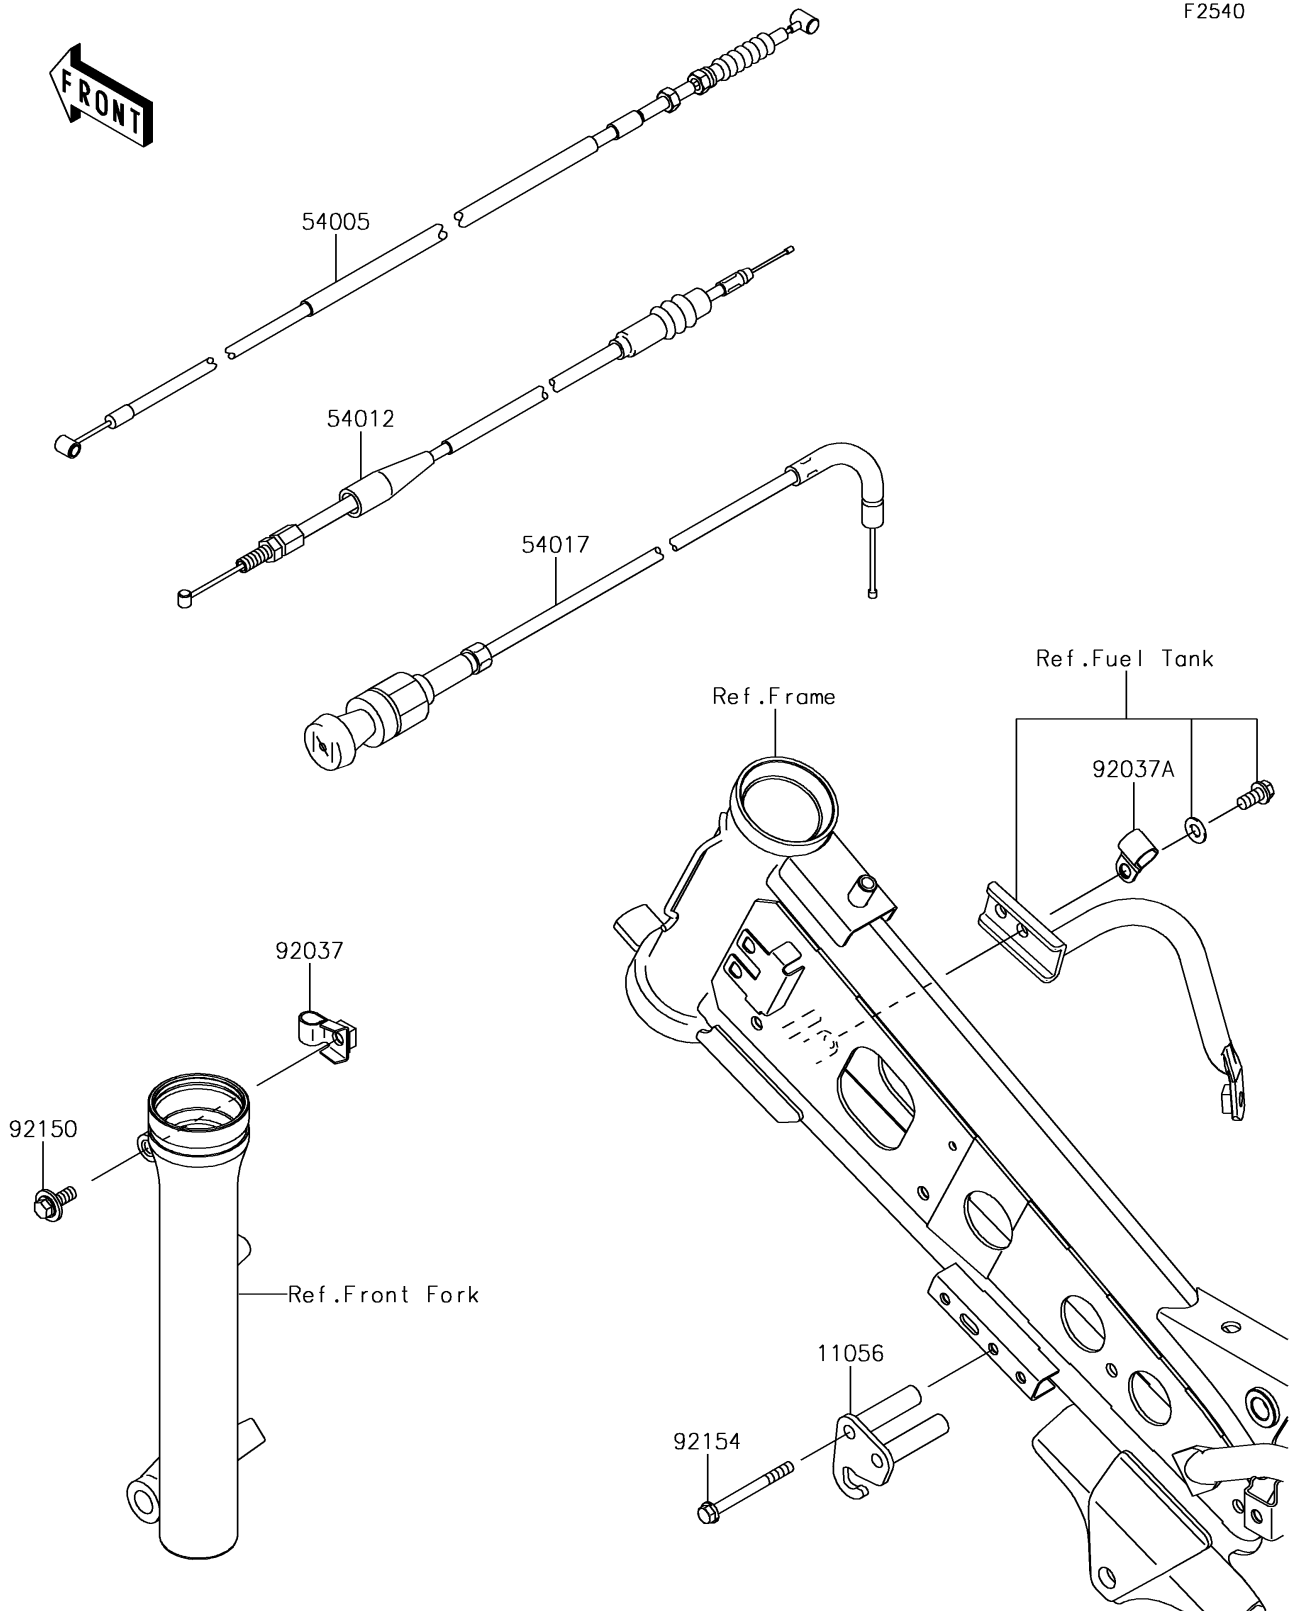

2015 KLX[®]110

PARTS DIAGRAM

Cables

F2540

2015 KLX[®]110

PARTS LIST

Cables

ITEM NAME	PART NUMBER	QUANTITY
BRACKET,CHOKE (Ref # 11056)	11056-0151	1
CABLE-BRAKE (Ref # 54005)	54005-0026	1
CABLE-THROTTLE (Ref # 54012)	54012-0643	1
CABLE-STARTER (Ref # 54017)	54017-1218	1
CLAMP,BRAKE CABLE (Ref # 92037)	92037-1353	1
CLAMP (Ref # 92037A)	92037-1608	1
BOLT,FLANGED,6X16 (Ref # 92150)	92150-1506	1
BOLT,FLANGED,5X53 (Ref # 92154)	92154-0374	2