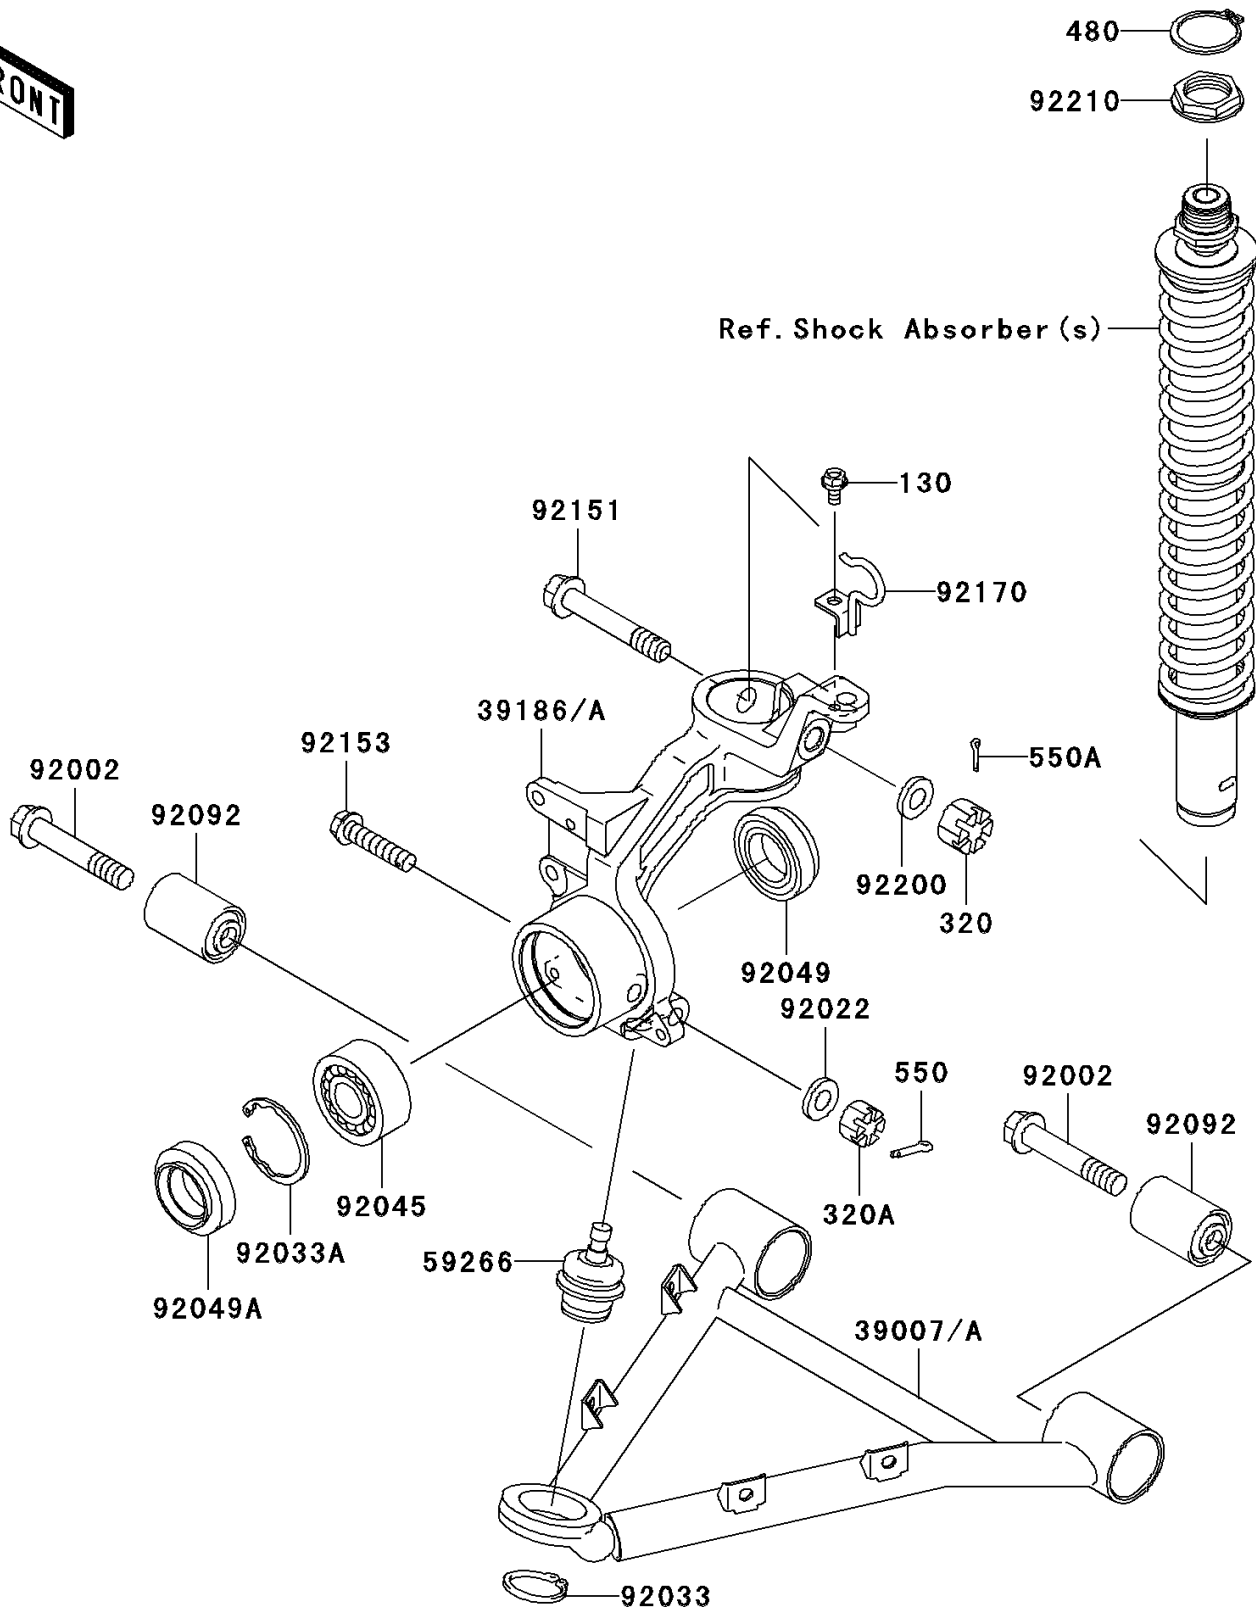

2001 Prairie 300

PARTS DIAGRAM

Suspension(B3/B4)

F2150A

2001 Prairie 300

PARTS LIST

Suspension(B3/B4)

ITEM NAME

PART NUMBER

QUANTITY
