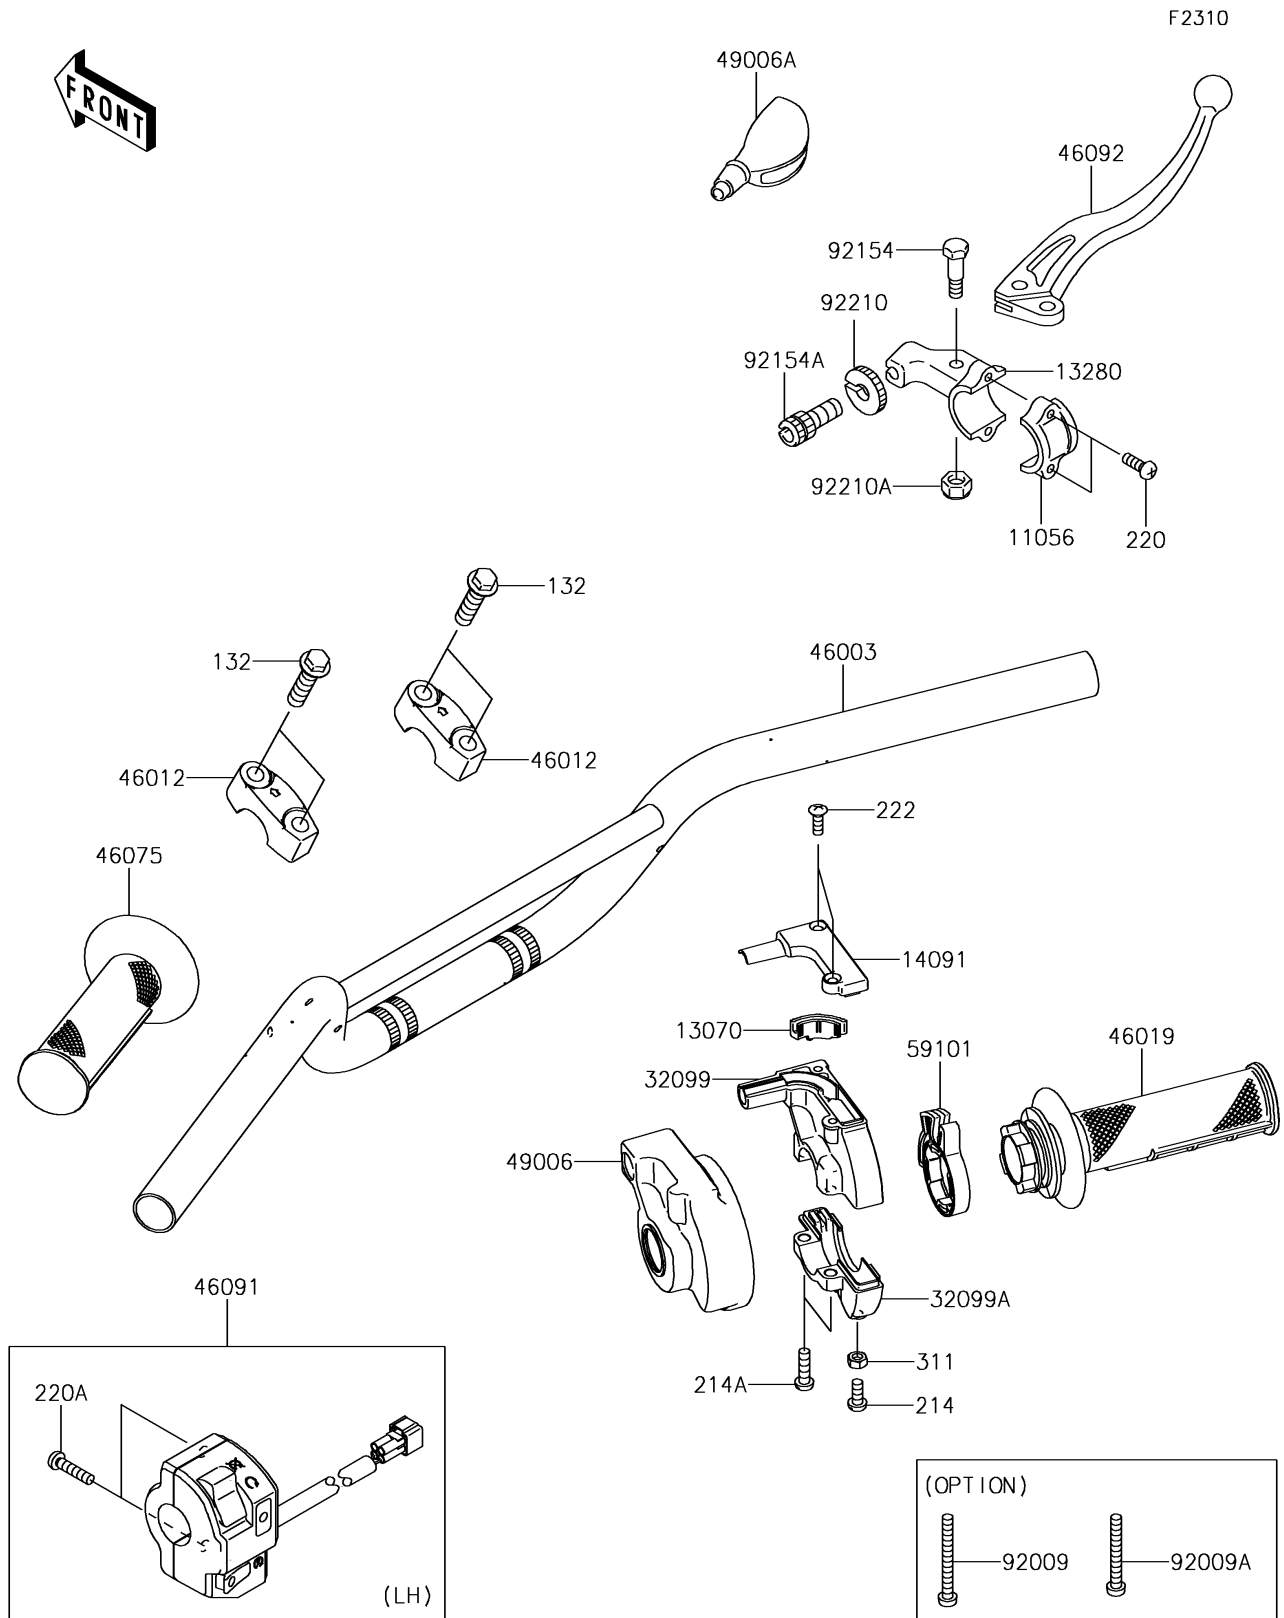

2016 KLX[®]110

PARTS DIAGRAM

Handlebar

2016 KLX[®]110

PARTS LIST

Handlebar

Kawasaki

Let the Good Times Roll[®]

ITEM NAME

PART NUMBER

QUANTITY
