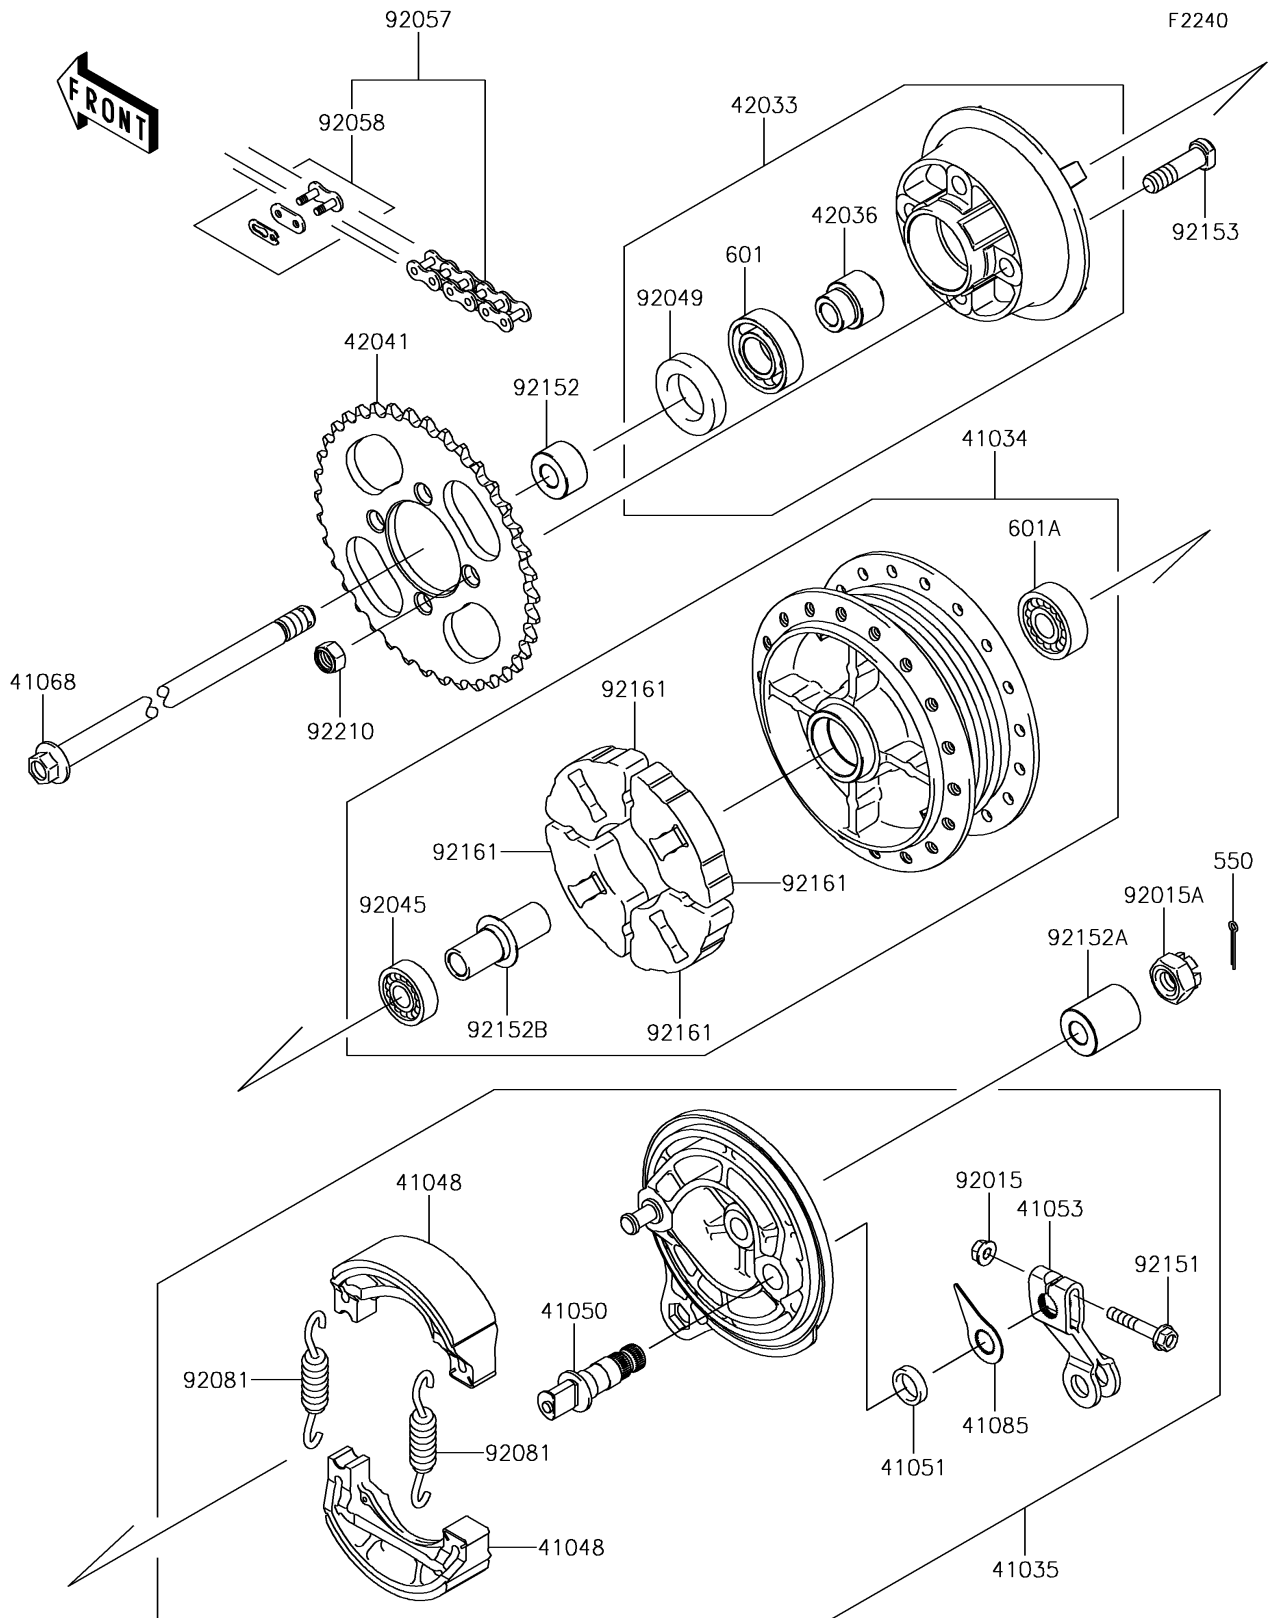

2019 KLX[®]110

PARTS DIAGRAM

Rear Hub

2019 KLX[®]110

PARTS LIST

Rear Hub

ITEM NAME	PART NUMBER	QUANTITY
DRUM-ASSY,REAR BRAKE (Ref # 41034)	41034-0010	1
PANEL-ASSY-BRAKE,RR (Ref # 41035)	41035-0084	1
SHOE-BRAKE (Ref # 41048)	41048-1141	2
CAM-BRAKE (Ref # 41050)	41050-1082	1
SEAL,BRAKE CAM (Ref # 41051)	41051-001	1
LEVER-BRAKE CAM (Ref # 41053)	41053-0021	1
AXLE,RR (Ref # 41068)	41068-0016	1
INDICATOR (Ref # 41085)	41085-1085	1
COUPLING-ASSY,RR HUB (Ref # 42033)	42033-1223	1
SLEEVE,RR HUB COUPLING,L=29 (Ref # 42036)	42036-1292	1
SPROCKET-HUB,38T (Ref # 42041)	42041-0082	1
PIN-COTTER,2.5X30 (Ref # 550)	550S2530	1
BEARING-BALL,#6004UG (Ref # 601)	601B6004UG	1
BEARING-BALL,#6301UG (Ref # 601A)	601B6301UG	1
NUT,FLANGED,6MM (Ref # 92015)	92015-1367	1
NUT,CASTLE,12MM (Ref # 92015A)	92015-1870	1
BEARING-BALL,6201ZC3/5C (Ref # 92045)	92045-1308	1
SEAL-OIL,SC26X42X8 (Ref # 92049)	92049-1490	1
CHAIN,DRIVE,DID420DXX90L (Ref # 92057)	92057-0183	1
JOINT-CHAIN,DRIVE (Ref # 92058)	92058-0006	1
SPRING,BRAKE SHOE (Ref # 92081)	92081-1766	2
BOLT,FLANGED,6X34 (Ref # 92151)	92151-1209	1
COLLAR,RR AXLE,LH,L=14.8 (Ref # 92152)	92152-1405	1
COLLAR,RR AXLE,RH,L=32 (Ref # 92152A)	92152-1406	1
COLLAR,REAR BRAKE DRUM,L=58 (Ref # 92152B)	92152-1409	1
BOLT,10X36 (Ref # 92153)	92153-1120	4
DAMPER,RR HUB SHOCK (Ref # 92161)	92161-0084	4
NUT,LOCK,10MM (Ref # 92210)	92210-1351	4