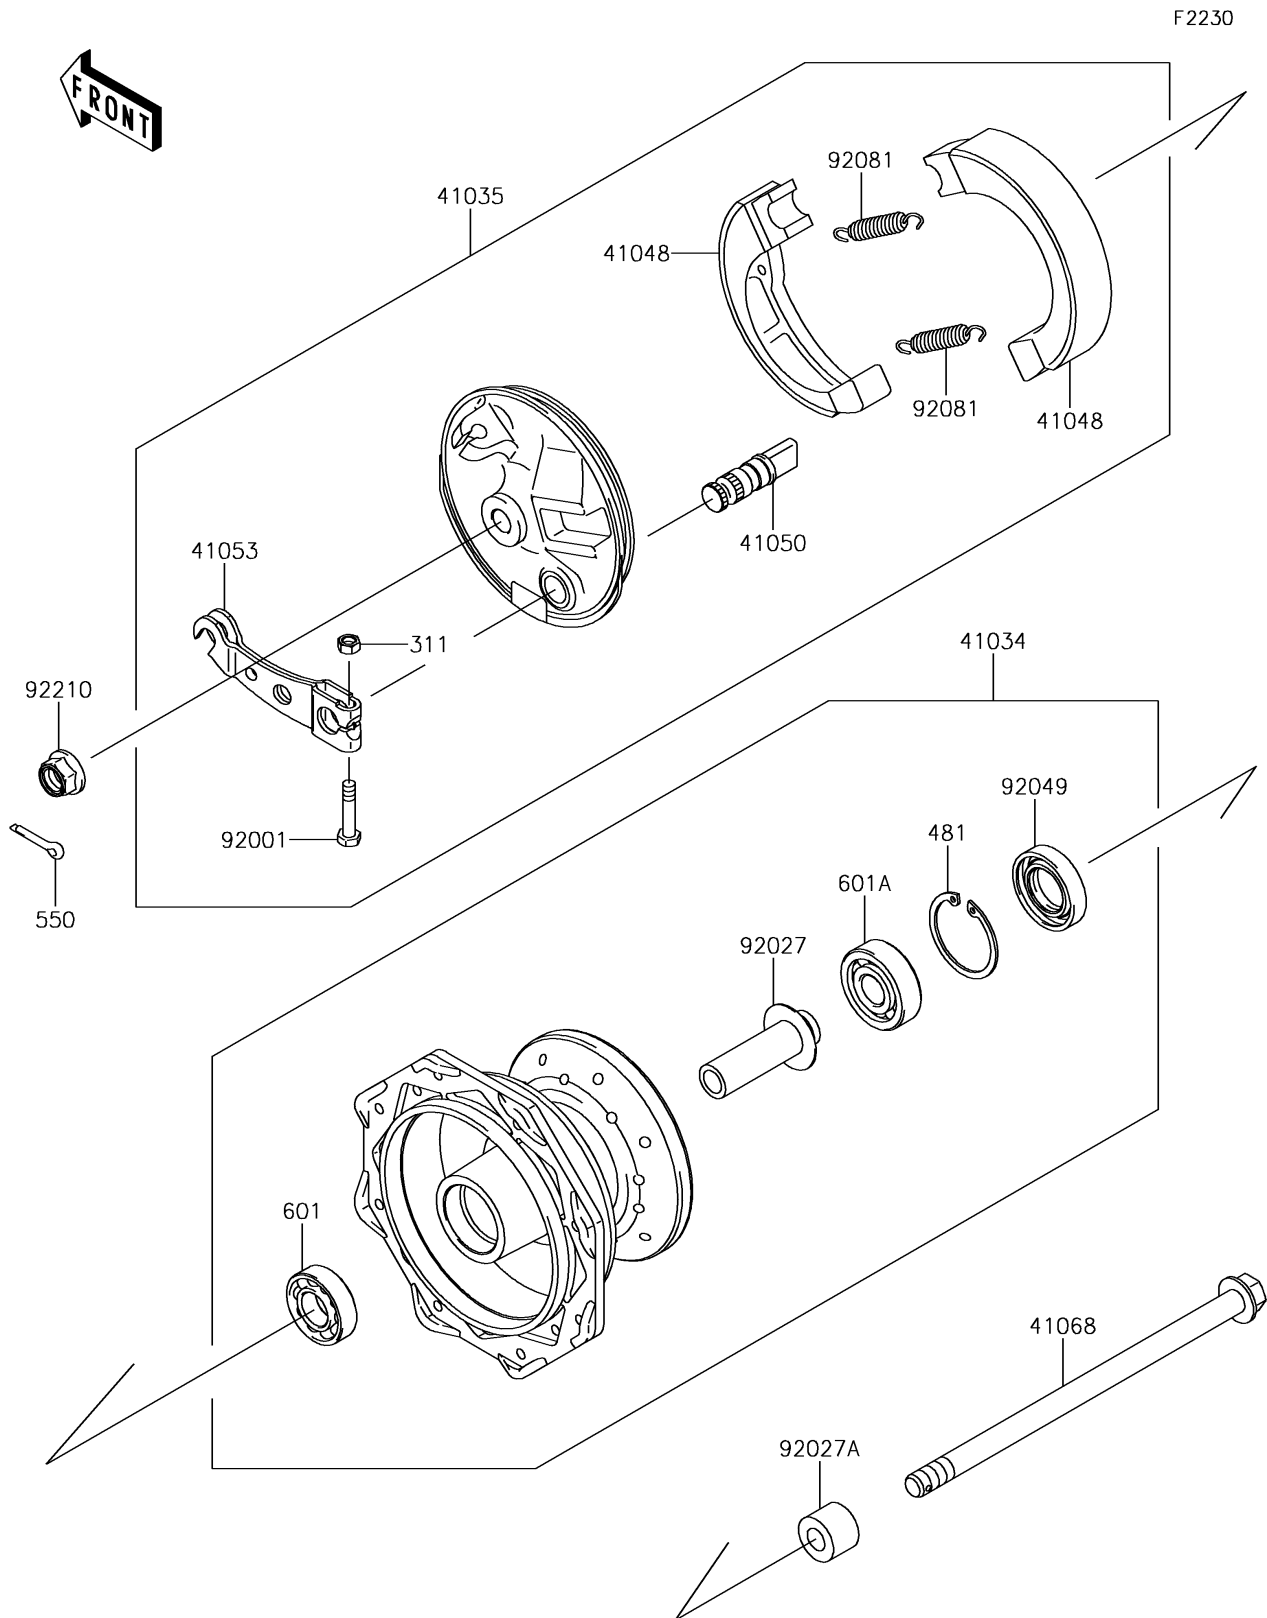

2016 KLX[®]110

PARTS DIAGRAM

Front Hub

2016 KLX[®]110

PARTS LIST

Front Hub

ITEM NAME

PART NUMBER

QUANTITY
