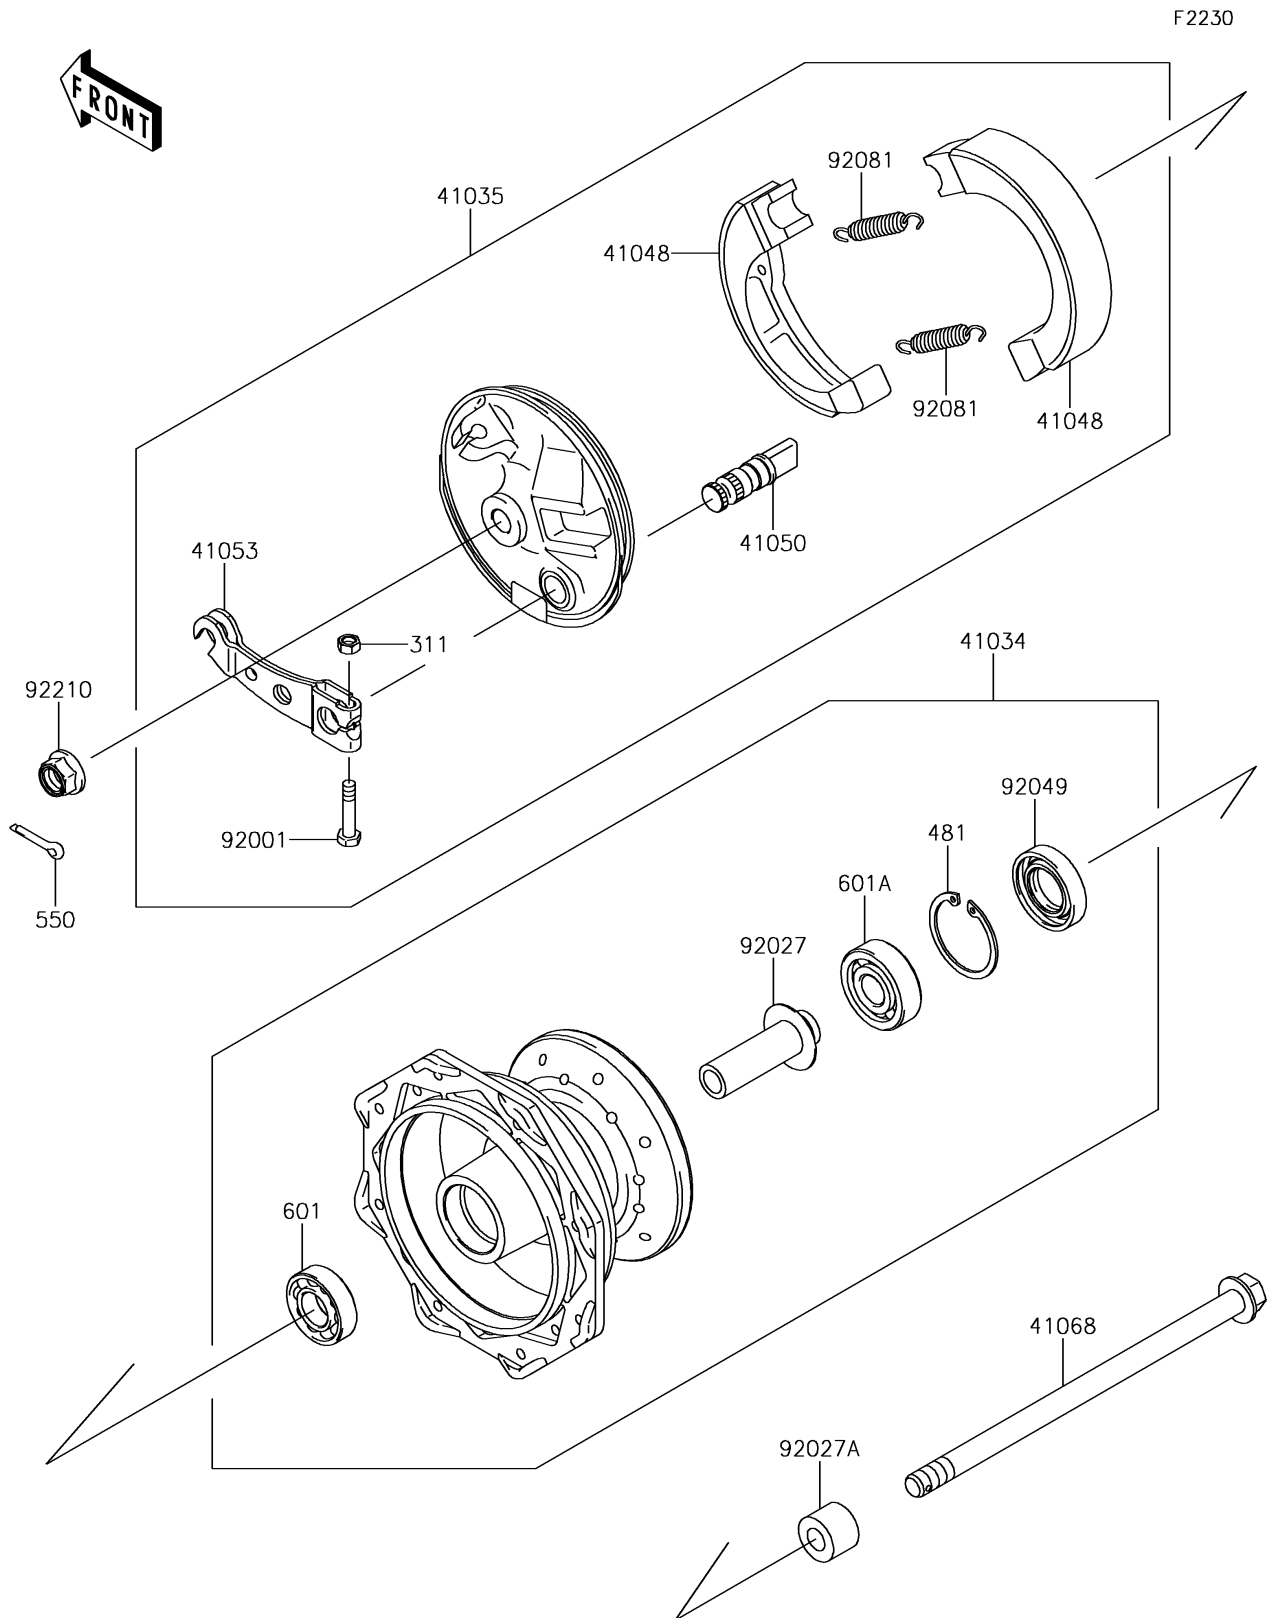

2015 KLX[®]110

PARTS DIAGRAM

Front Hub

2015 KLX[®]110

PARTS LIST

Front Hub

ITEM NAME	PART NUMBER	QUANTITY
NUT-HEX (Ref # 311)	311BA0500	1
DRUM-ASSY,FRONT BRAKE (Ref # 41034)	41034-1343	1
PANEL-ASSY-BRAKE,FR (Ref # 41035)	41035-1543	1
SHOE-BRAKE (Ref # 41048)	41048-1083	2
CAM-BRAKE (Ref # 41050)	41050-1031	1
LEVER-BRAKE CAM,FR (Ref # 41053)	41053-1027	1
AXLE,FR (Ref # 41068)	41068-0015	1
CIRCLIP-TYPE-C,35MM (Ref # 481)	481J3500	1
PIN-COTTER,2.5X20 (Ref # 550)	550S2520	1
BEARING-BALL,#6200UUC3 (Ref # 601)	601B6200UU	1
BEARING-BALL,#6300UUC3 (Ref # 601A)	601B6300UU	1
BOLT,5X25 (Ref # 92001)	92001-1695	1
COLLAR,FRONT DRUM,L=54 (Ref # 92027)	92027-1470	1
COLLAR,FRONT AXLE,L=14.5 (Ref # 92027A)	92027-1472	1
SEAL-OIL,DD20X35X7 (Ref # 92049)	92049-0052	1
SPRING,BRAKE SHOE (Ref # 92081)	92081-1564	2
NUT,LOCK,FLANGED,10MM (Ref # 92210)	92210-0276	1