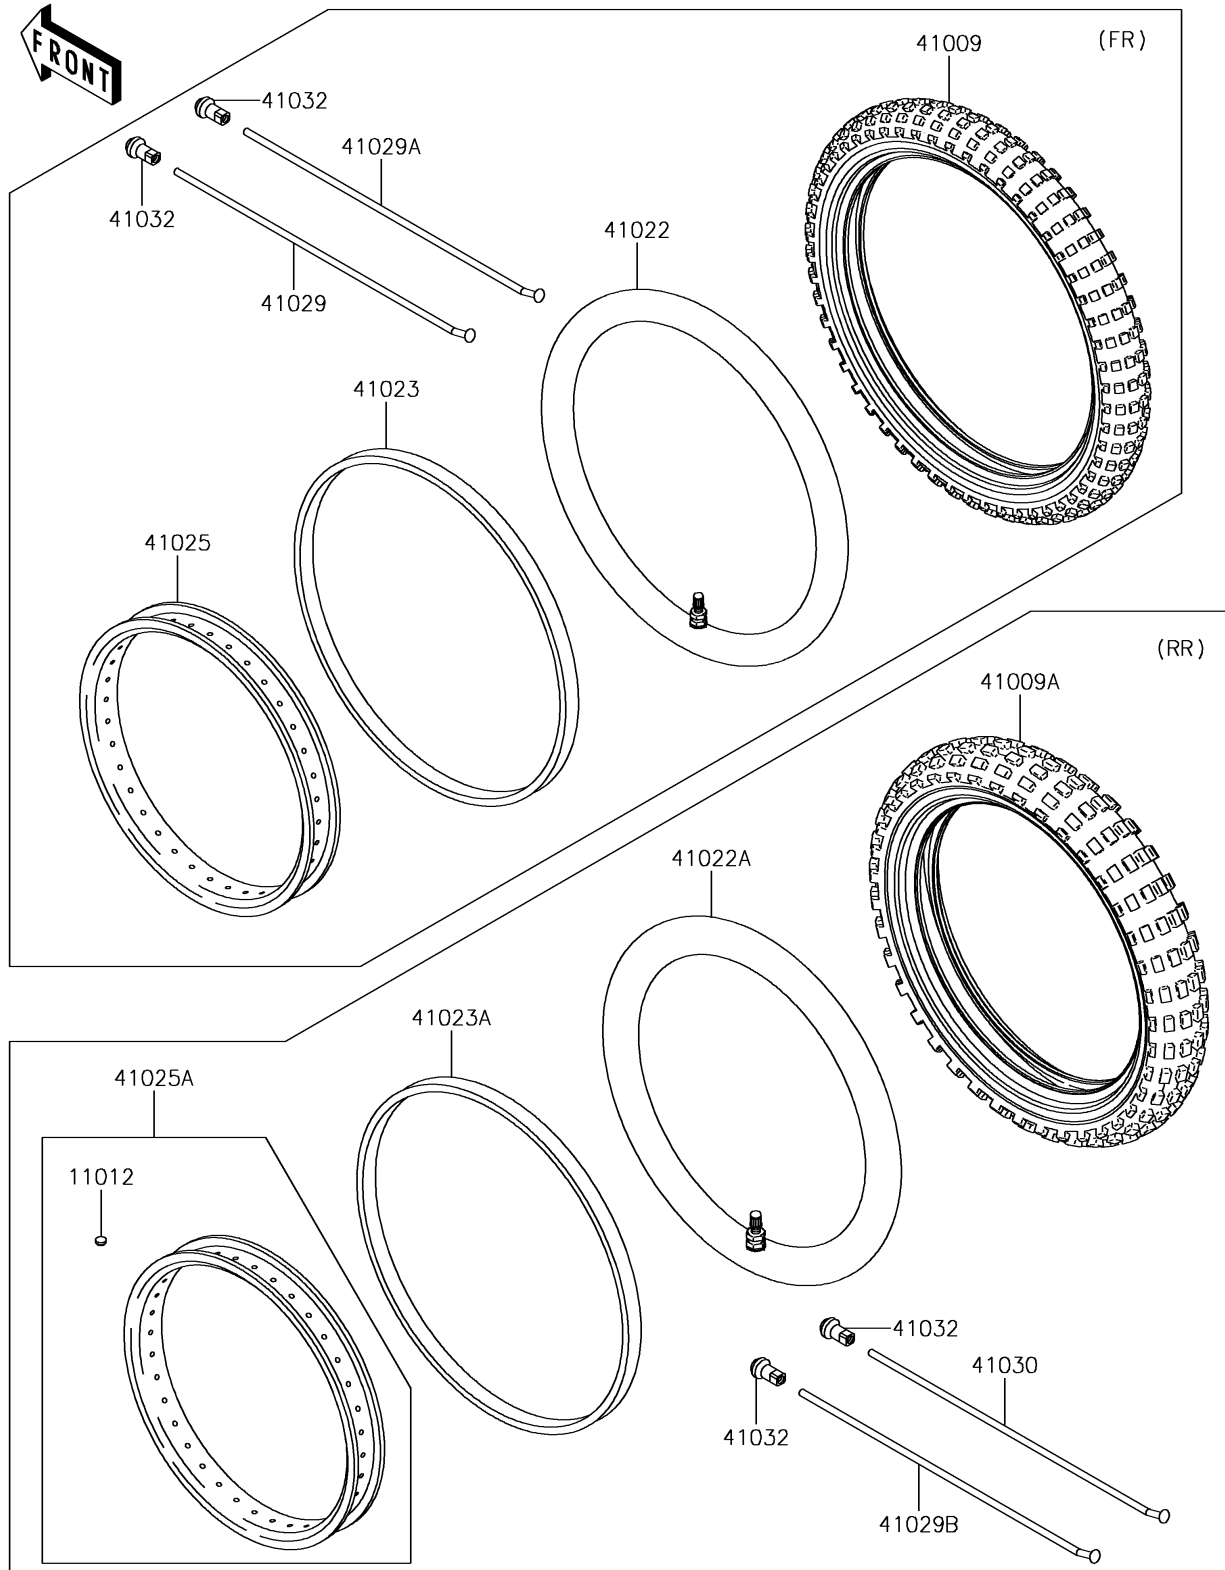

2016 KLX[®]110

PARTS DIAGRAM

Wheels/Tires

F2210

2016 KLX[®]110

PARTS LIST

Wheels/Tires

ITEM NAME

PART NUMBER

QUANTITY
