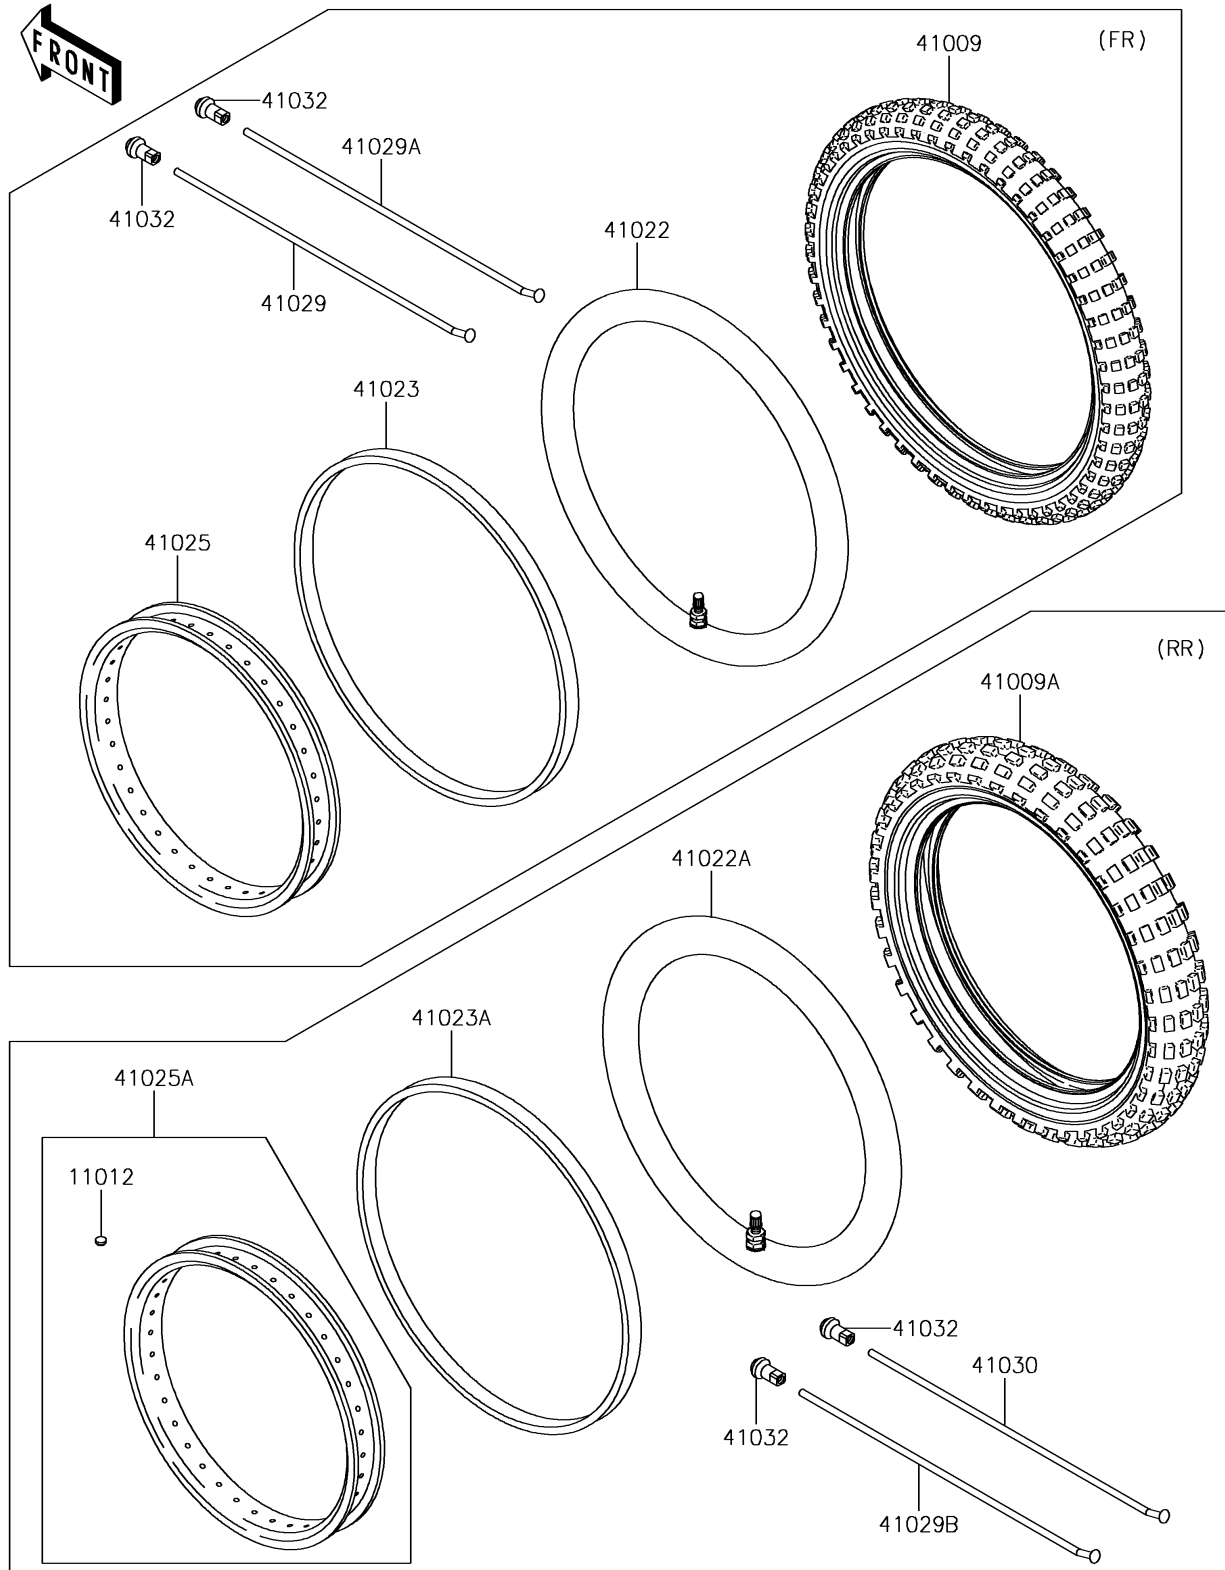

## PARTS DIAGRAM

### Wheels/Tires

F2210

## PARTS LIST

### Wheels/Tires

ITEM NAME	PART NUMBER	QUANTITY
CAP,BEAD STOPPER (Ref # 11012)	11012-1916	1
TIRE,FR,2.50-14 4PR,GS-45F(IRC) (Ref # 41009)	41009-0231	1
TIRE,RR,3.00-12 4PR,GS-45F(IRC) (Ref # 41009A)	41009-0232	1
TUBE-TIRE,FR,2.50-14(IRC) (Ref # 41022)	41022-0037	1
TUBE-TIRE,RR,3.00-12(IRC) (Ref # 41022A)	41022-0038	1
BAND-RIM,FR,2.50-14(IRC) (Ref # 41023)	41023-0021	1
BAND-RIM,RR,3.00-12(IRC) (Ref # 41023A)	41023-0022	1
RIM,FR,1.40X14 (Ref # 41025)	41025-0391	1
RIM,RR,1.60X12 (Ref # 41025A)	41025-0393	1
SPOKE-INNER,FR,144MMX118D (Ref # 41029)	41029-1067	16
SPOKE-INNER,FR,133.5MMX97D (Ref # 41029A)	41029-1068	16
SPOKE-INNER,RR,98MMX105.5D (Ref # 41029B)	41029-1329	18
SPOKE-OUTER,RR,98MMX77.5D (Ref # 41030)	41030-1182	18
NIPPLE-SPOKE (Ref # 41032)	41032-0009	68