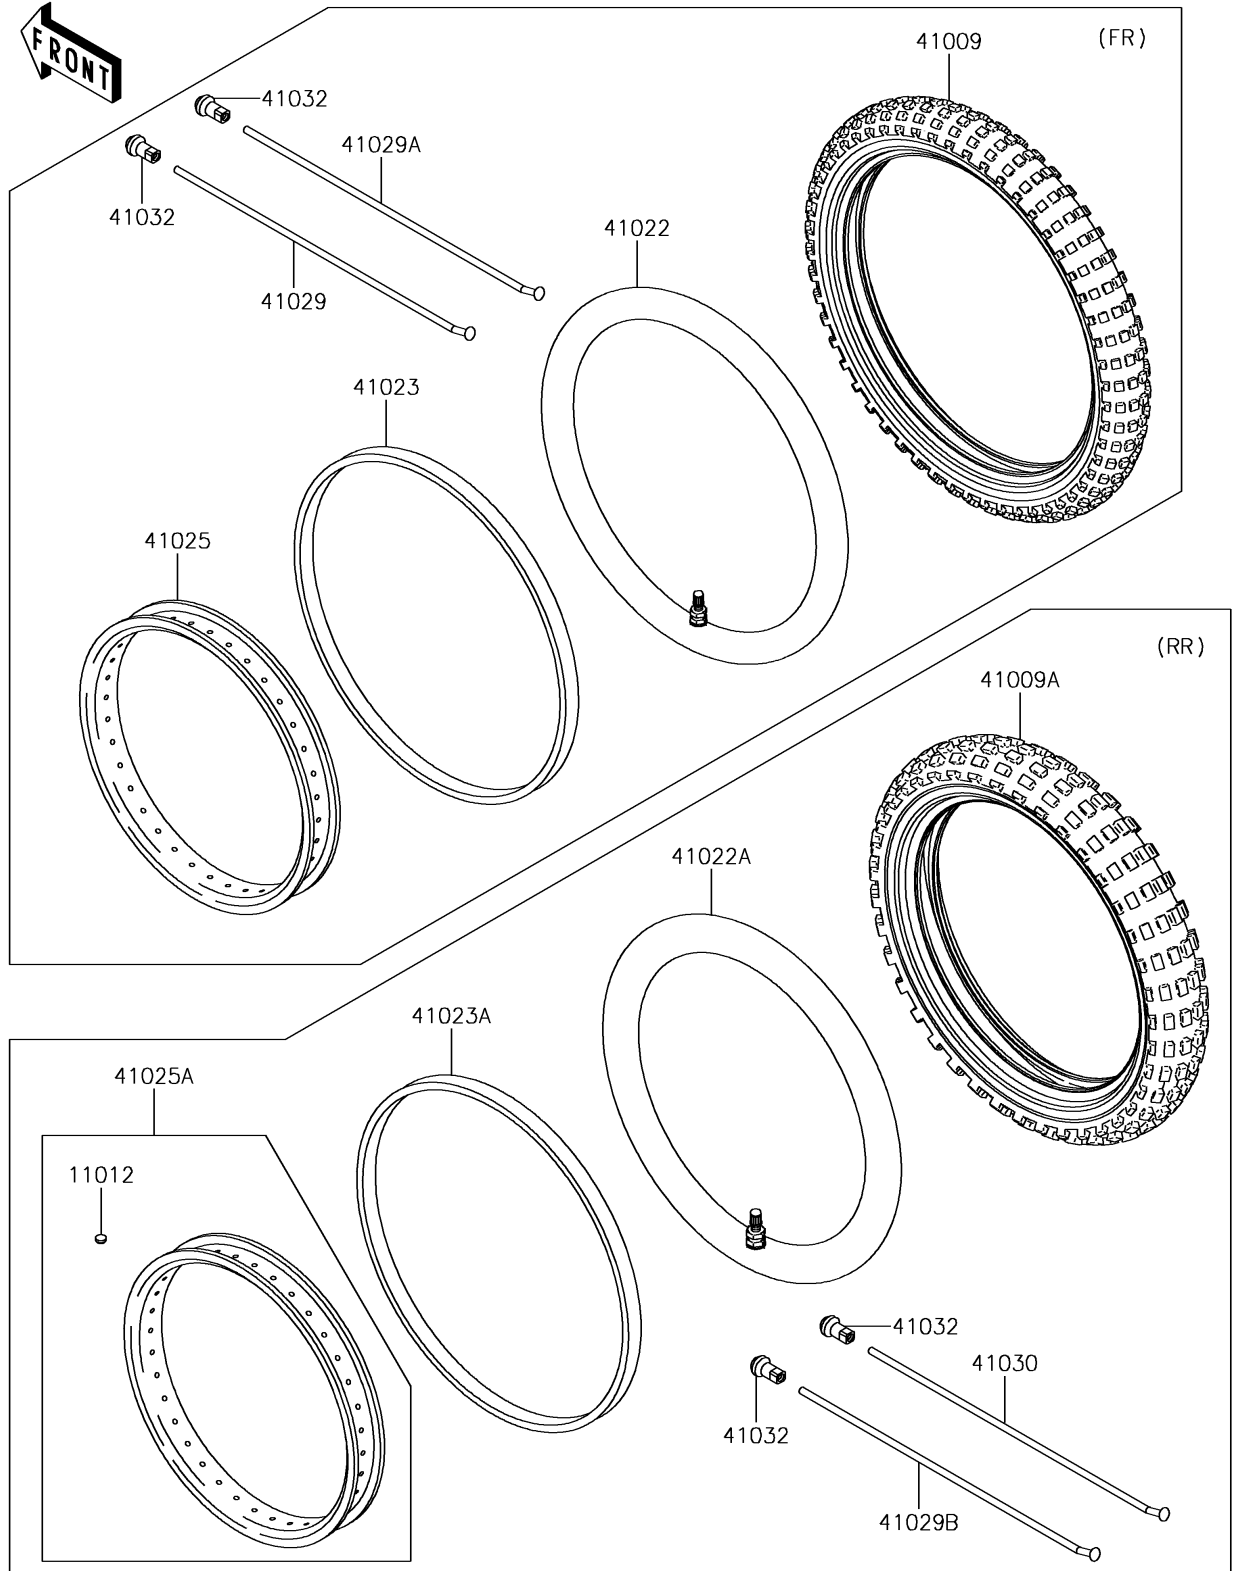

## PARTS DIAGRAM

### Wheels/Tires

F2210

## PARTS LIST

### Wheels/Tires

ITEM NAME	PART NUMBER	QUANTITY
CAP,BEAD STOPPER (Ref # 11012)	11012-1916	1
TIRE,FR,2.50-14 4PR,GS-45F(IRC) (Ref # 41009)	41009-0231	1
TIRE,RR,3.00-12 4PR,GS-45F(IRC) (Ref # 41009A)	41009-0232	1
TUBE-TIRE,FR,2.50-14(IRC) (Ref # 41022)	41022-0037	1
TUBE-TIRE,RR,3.00-12(IRC) (Ref # 41022A)	41022-0038	1
BAND-RIM,FR,2.50-14(IRC) (Ref # 41023)	41023-0021	1
BAND-RIM,RR,3.00-12(IRC) (Ref # 41023A)	41023-0022	1
RIM,FR,1.40X14 (Ref # 41025)	41025-0391	1
RIM,RR,1.60X12 (Ref # 41025A)	41025-0393	1
SPOKE-INNER,FR,144MMX118D (Ref # 41029)	41029-1067	16
SPOKE-INNER,FR,133.5MMX97D (Ref # 41029A)	41029-1068	16
SPOKE-INNER,RR,98MMX105.5D (Ref # 41029B)	41029-1329	18
SPOKE-OUTER,RR,98MMX77.5D (Ref # 41030)	41030-1182	18
NIPPLE-SPOKE (Ref # 41032)	41032-0009	68