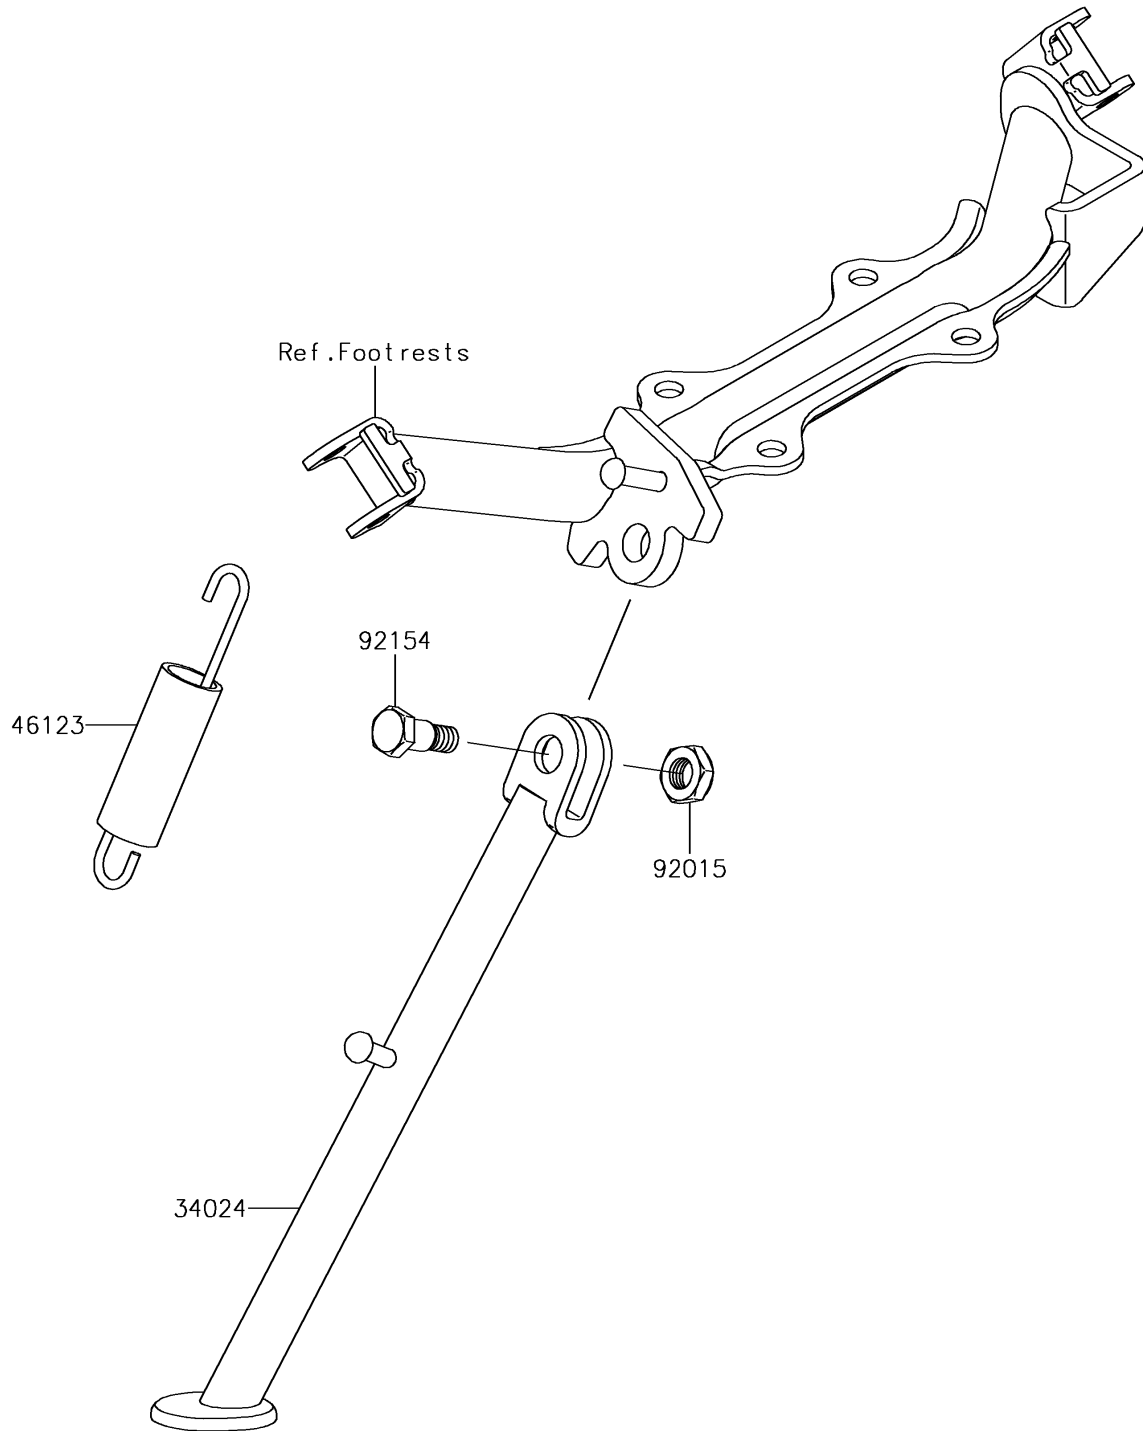

2016 KLX[®]110

PARTS DIAGRAM

Stand(s)

F2190

2016 KLX[®]110

PARTS LIST

Stand(s)

ITEM NAME

PART NUMBER

QUANTITY
