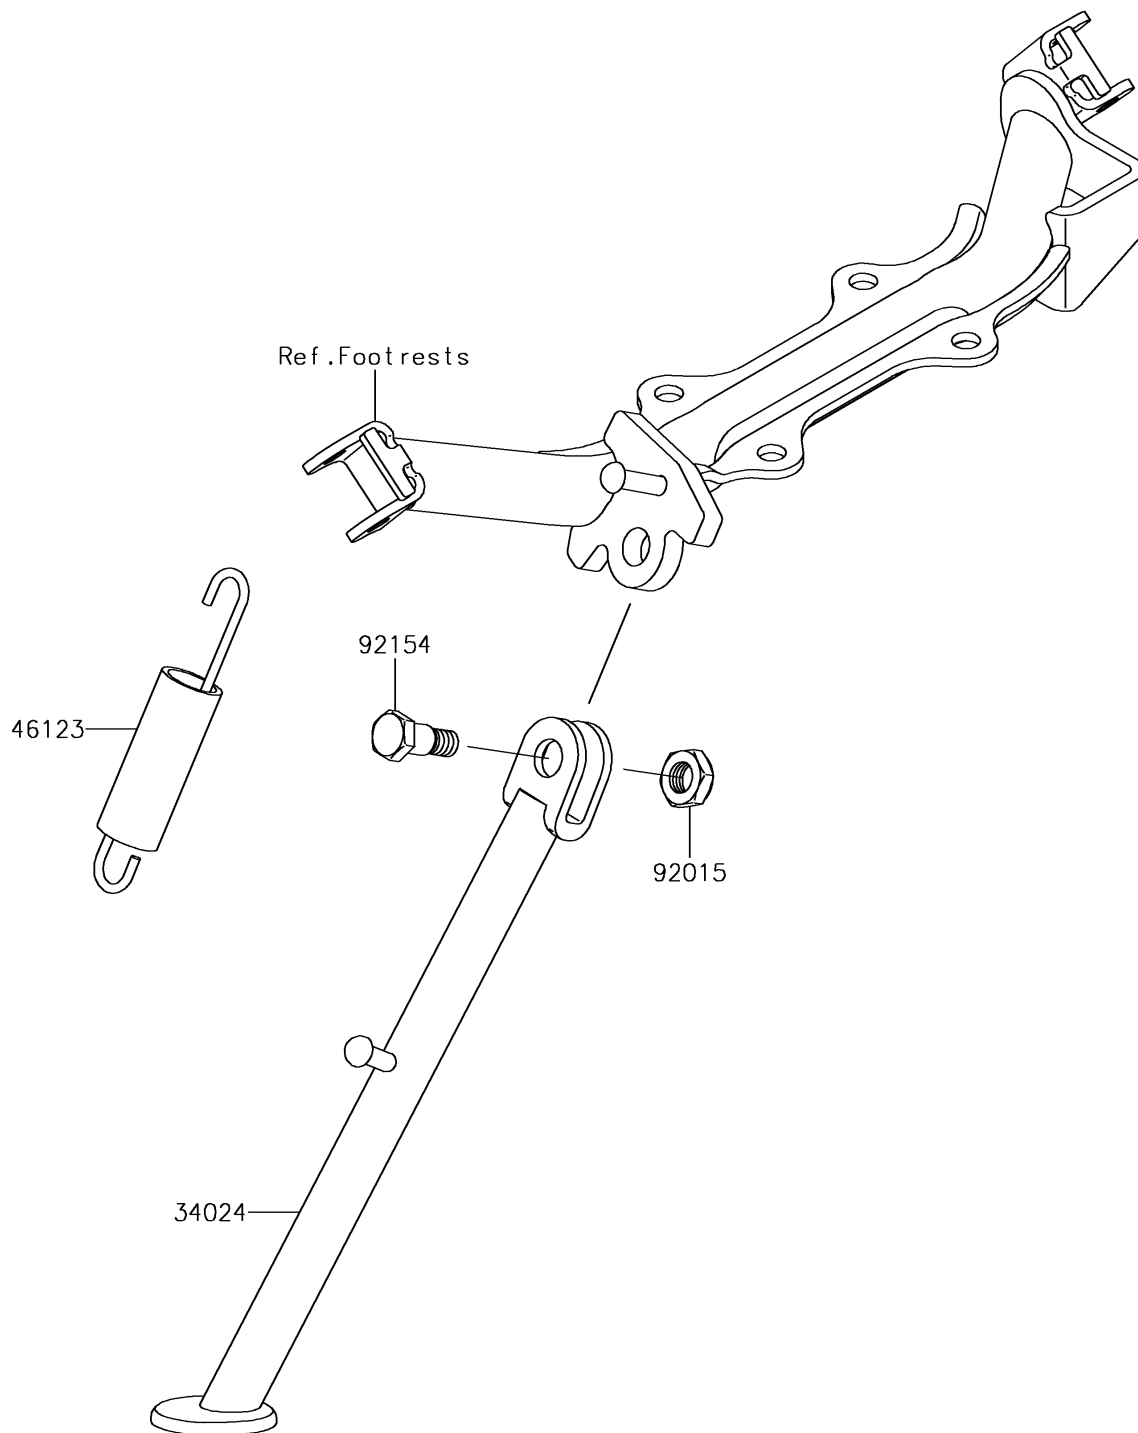

2015 KLX[®]110

PARTS DIAGRAM

Stand(s)

Kawasaki

Let the Good Times Roll[®]

F2190

2015 KLX[®]110

PARTS LIST

Stand(s)

ITEM NAME	PART NUMBER	QUANTITY
STAND-SIDE,P.SILVER (Ref # 34024)	34024-0084-458	1
SPRING-COMP,STAND (Ref # 46123)	46123-1059	1
NUT,LOCK,10MM,BLACK (Ref # 92015)	92015-1188	1
BOLT,SIDE STAND (Ref # 92154)	92154-0976	1