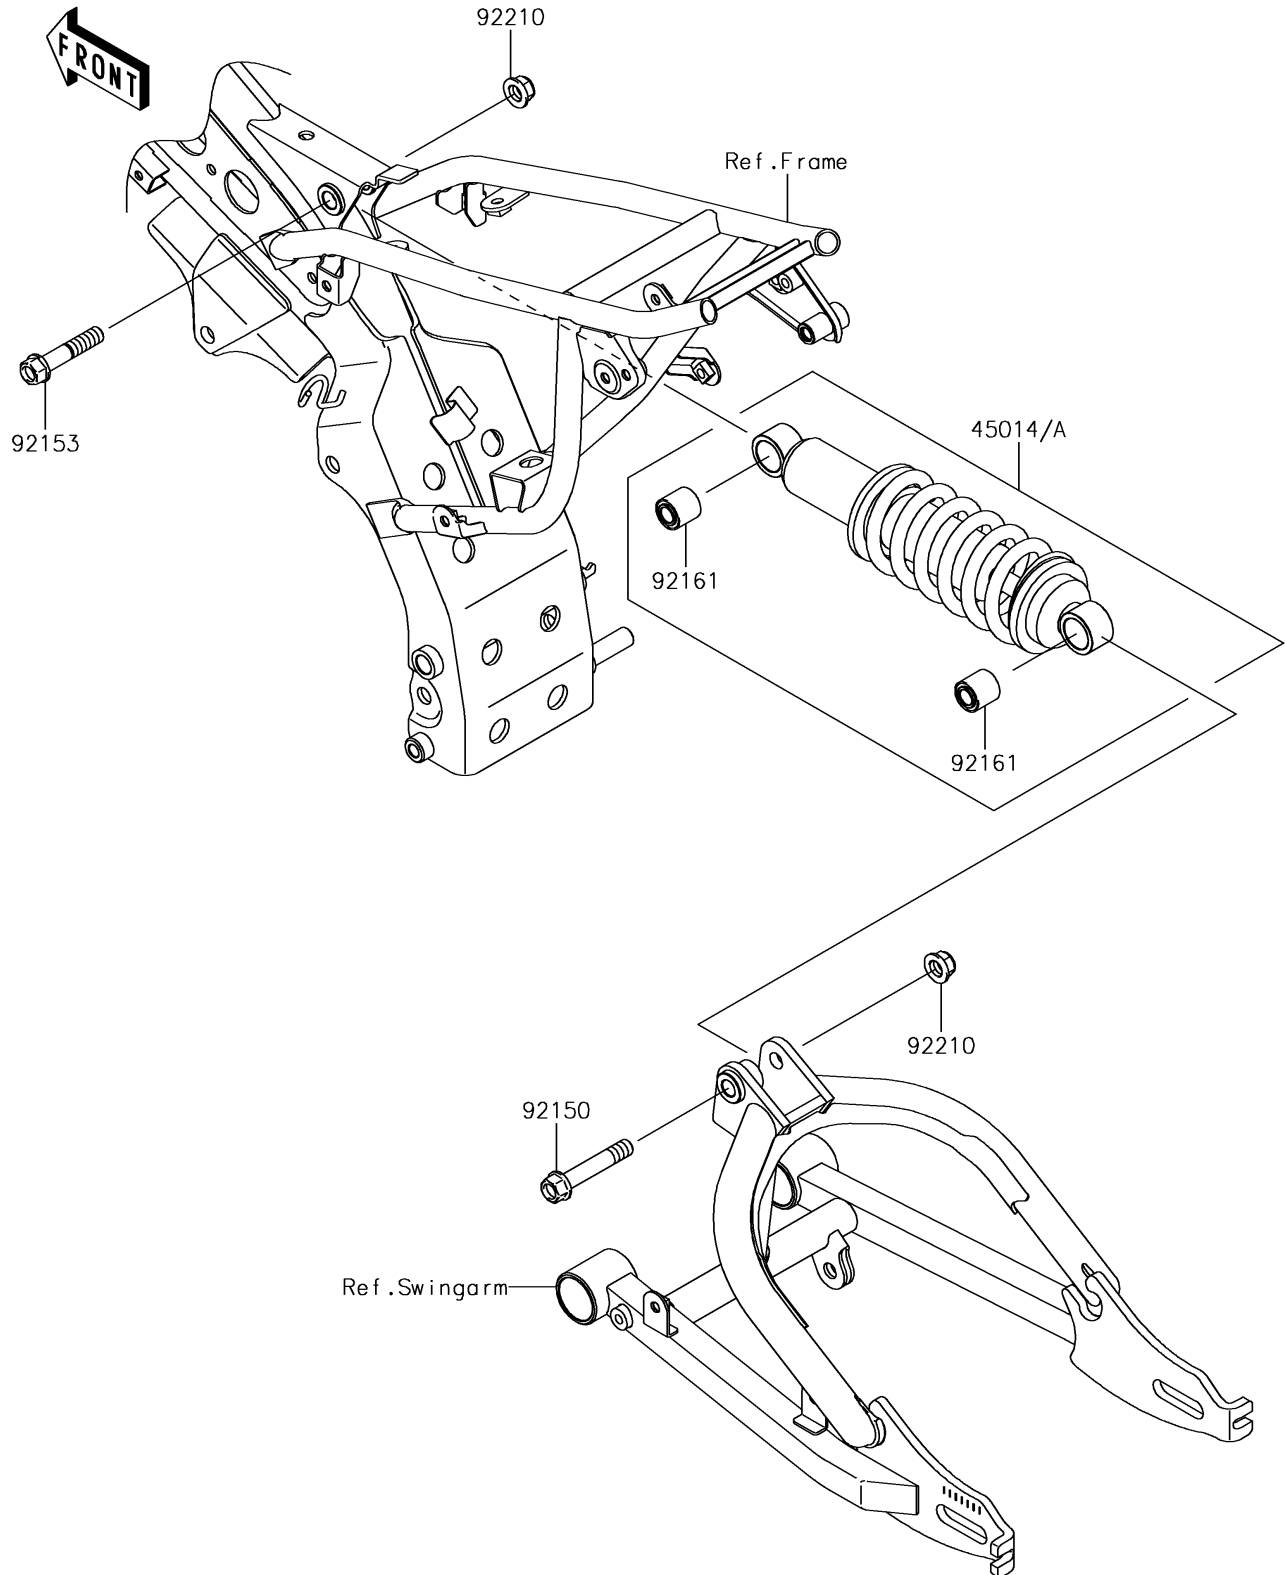

2016 KLX[®]110

PARTS DIAGRAM

Suspension/Shock Absorber

F2151

2016 KLX[®]110

PARTS LIST

Suspension/Shock Absorber

ITEM NAME

PART NUMBER

QUANTITY
