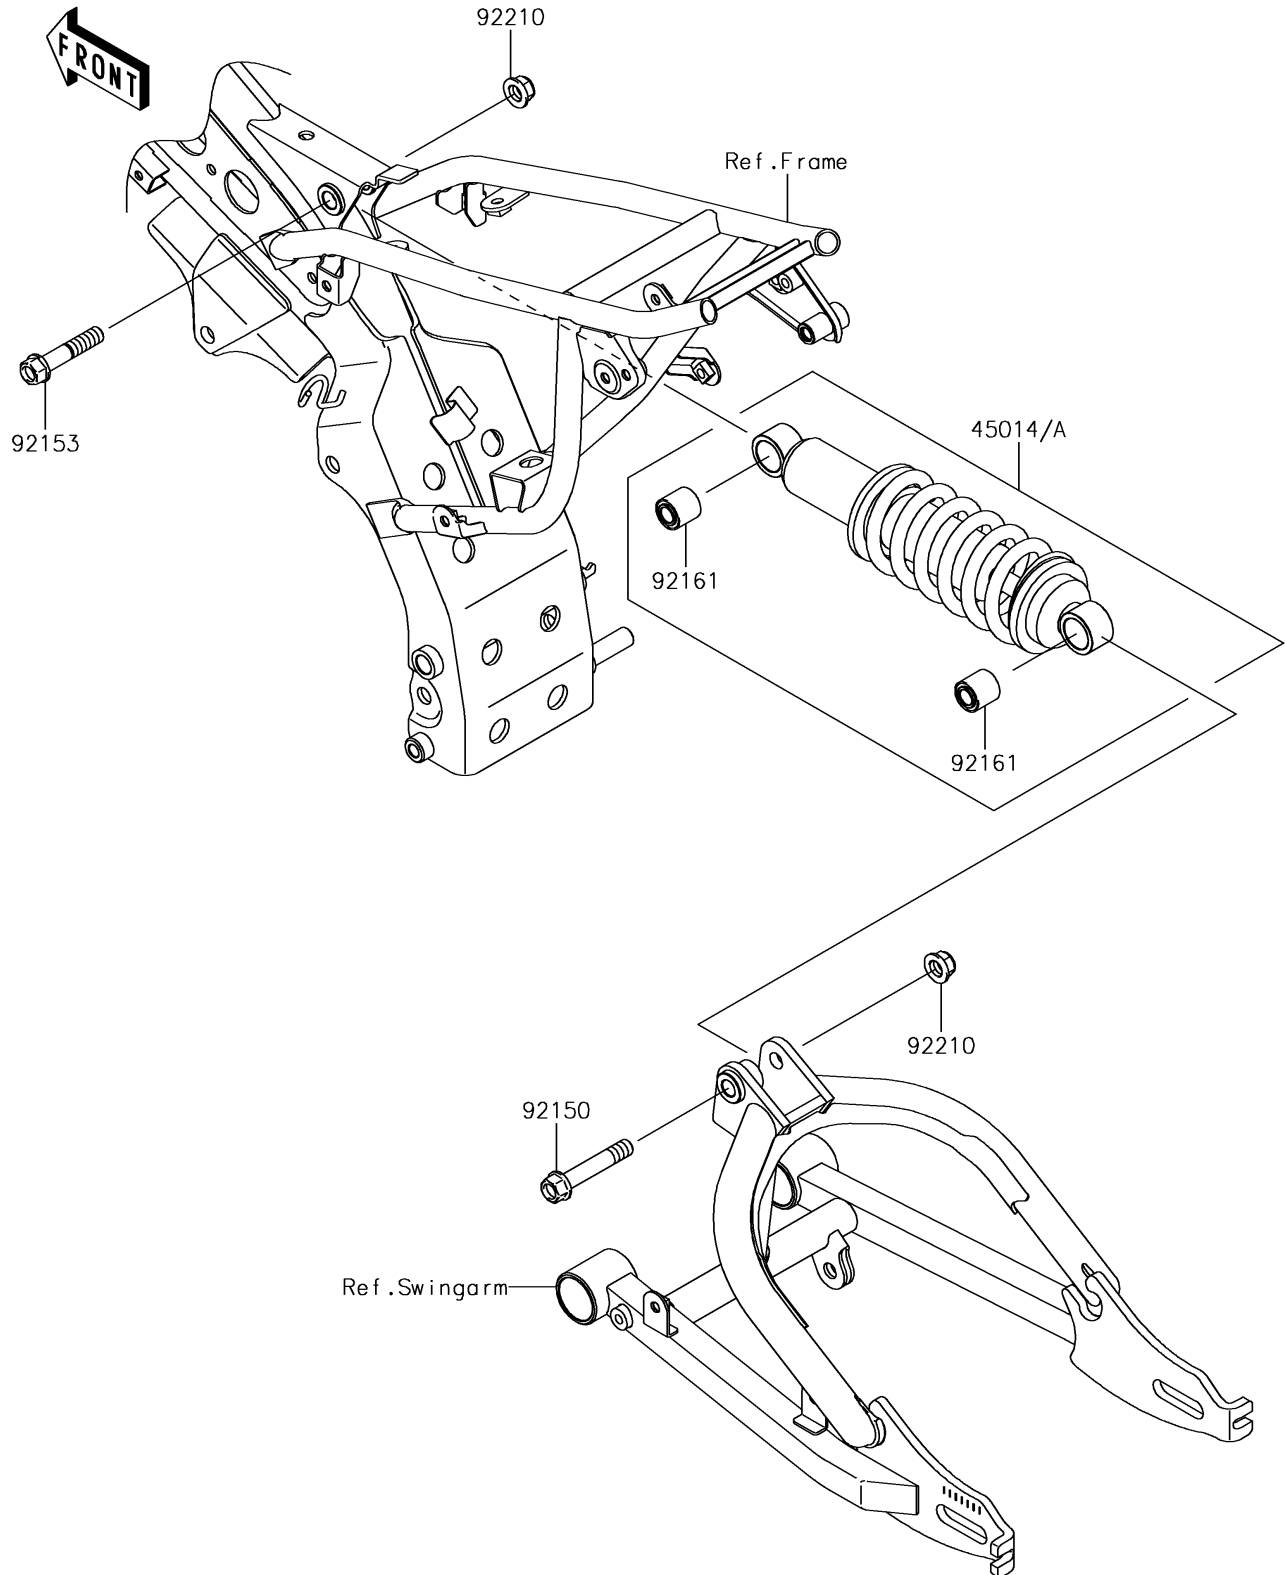

2018 KLX[®]110

PARTS DIAGRAM

Suspension/Shock Absorber

F2151

2018 KLX[®]110

PARTS LIST

Suspension/Shock Absorber

ITEM NAME

PART NUMBER

QUANTITY
