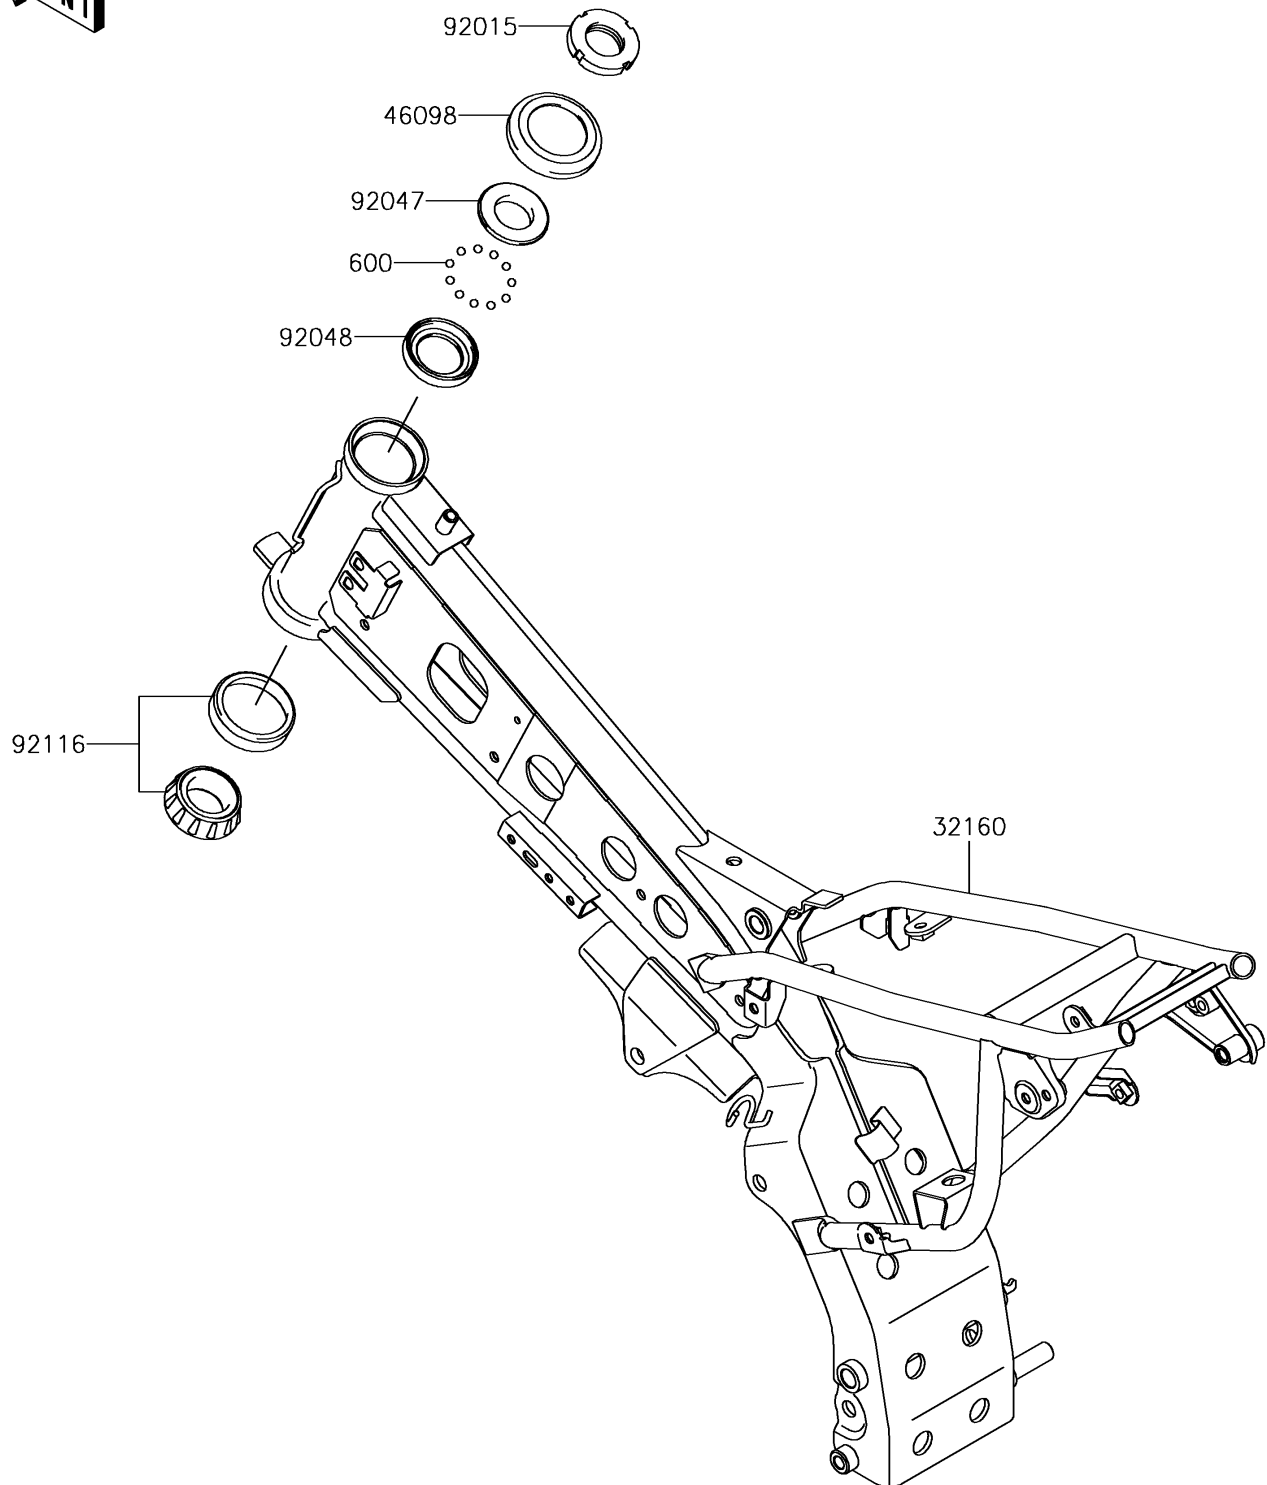

2019 KLX®110

PARTS DIAGRAM

Frame

F2120