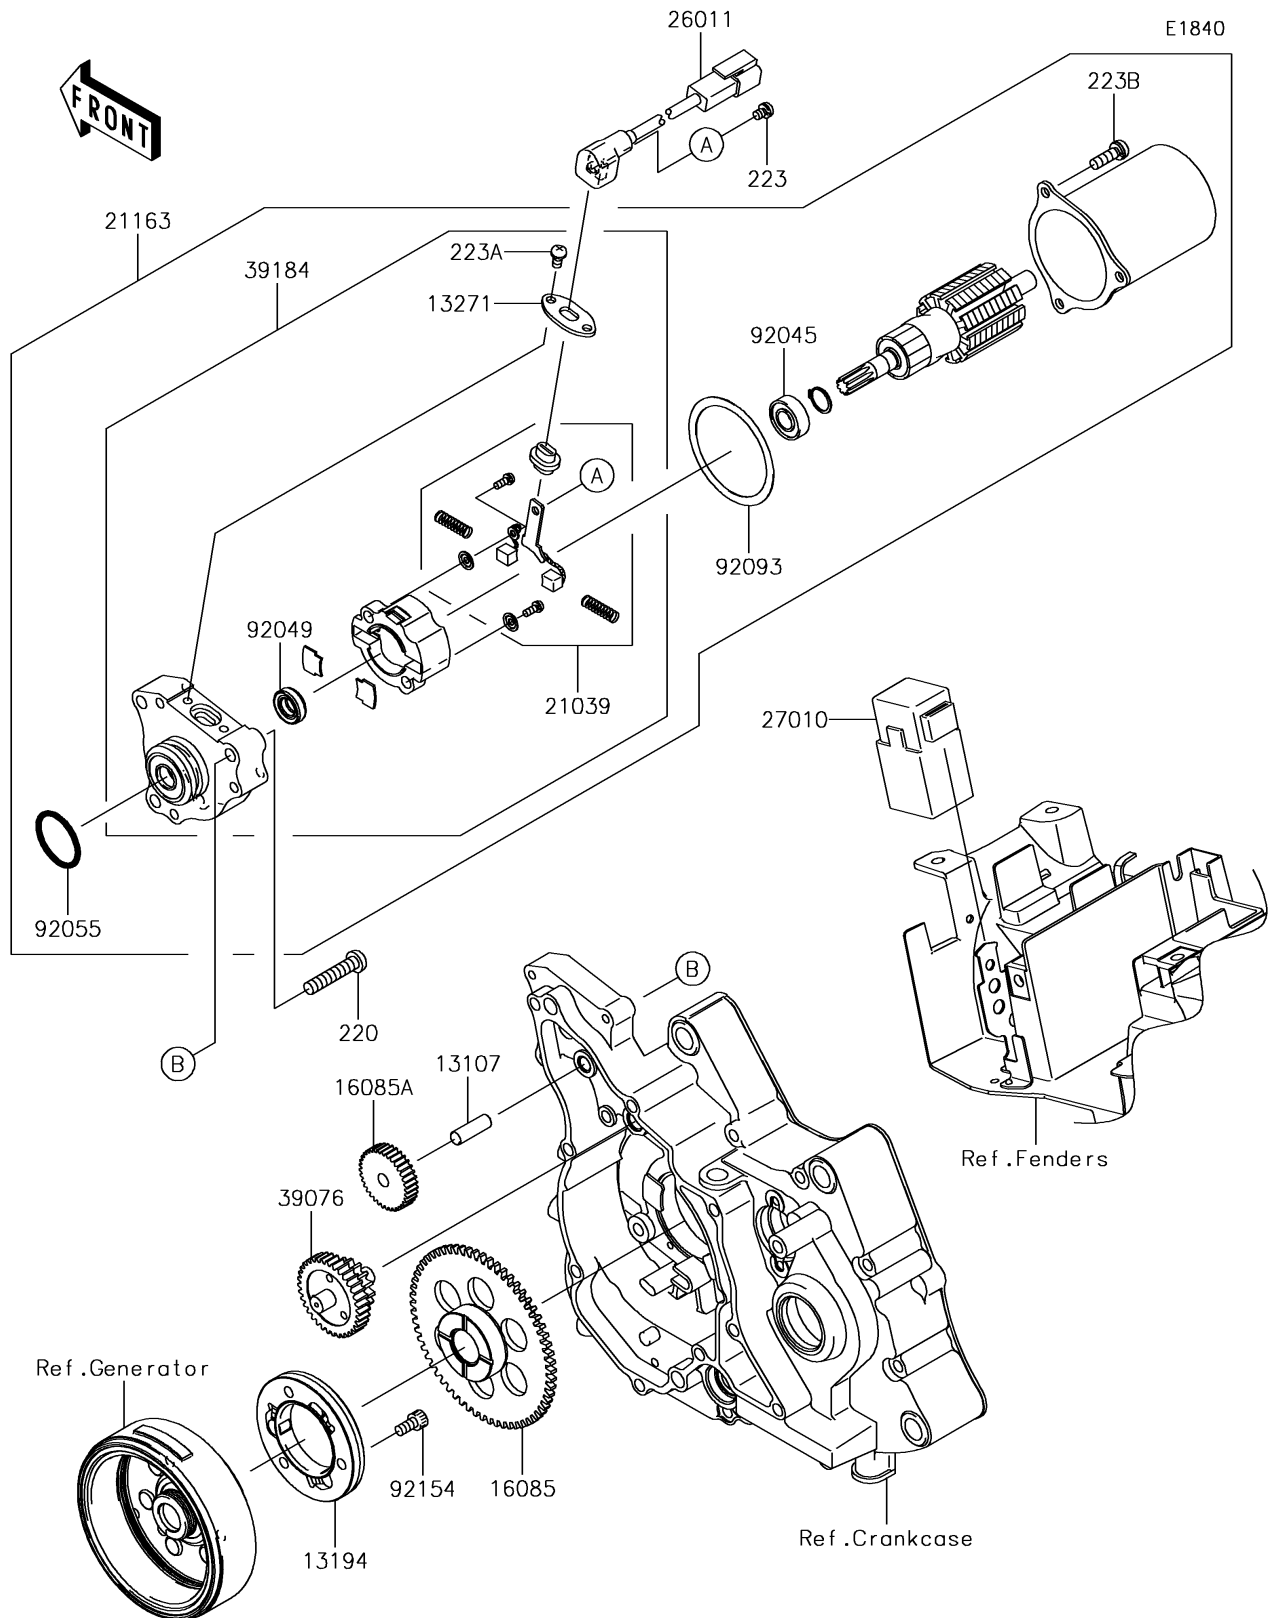

2016 KLX[®]110

PARTS DIAGRAM

Starter Motor

2016 KLX[®]110

PARTS LIST

Starter Motor

ITEM NAME

PART NUMBER

QUANTITY
