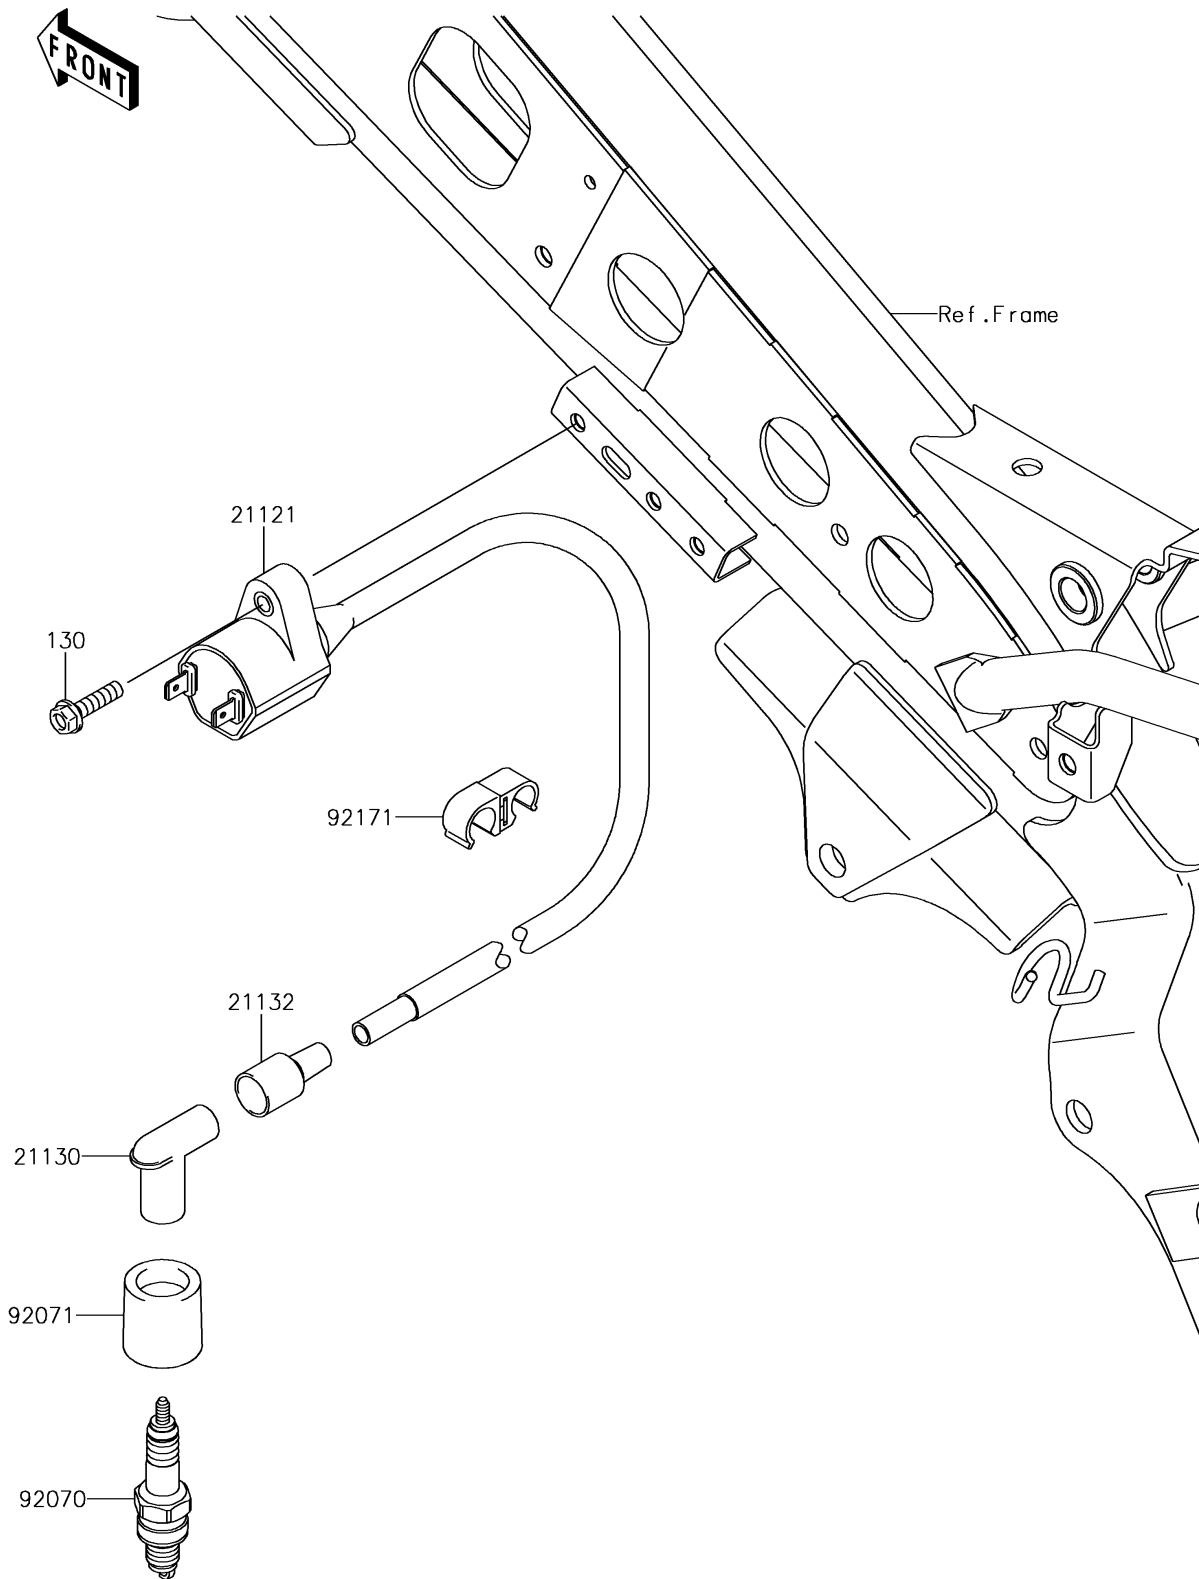

2016 KLX[®]110

PARTS DIAGRAM

Ignition System

Kawasaki

Let the Good Times Roll[®]

E1830

2016 KLX[®]110

PARTS LIST

Ignition System

ITEM NAME

PART NUMBER

QUANTITY
