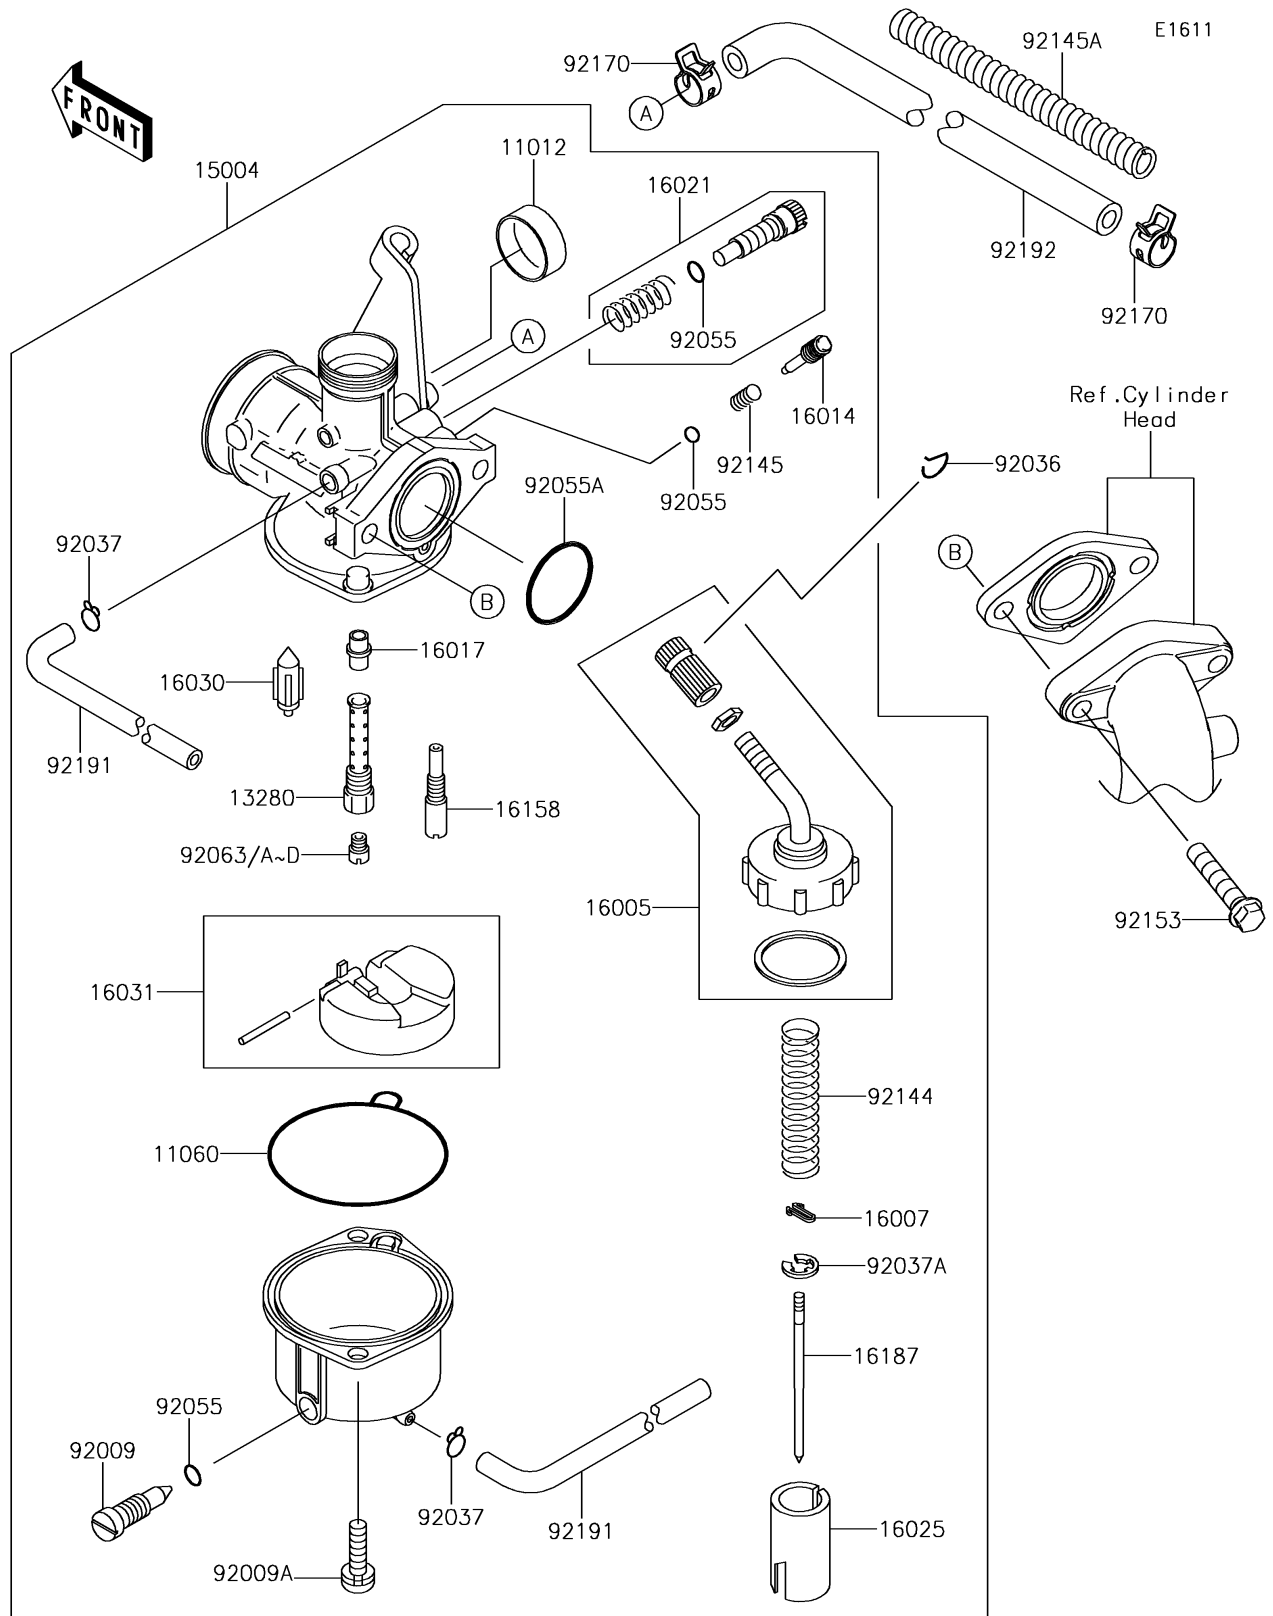

2017 KLX[®]110

PARTS DIAGRAM

Carburetor

2017 KLX[®]110

PARTS LIST

Carburetor

Kawasaki

Let the Good Times Roll[®]

ITEM NAME

PART NUMBER

QUANTITY
