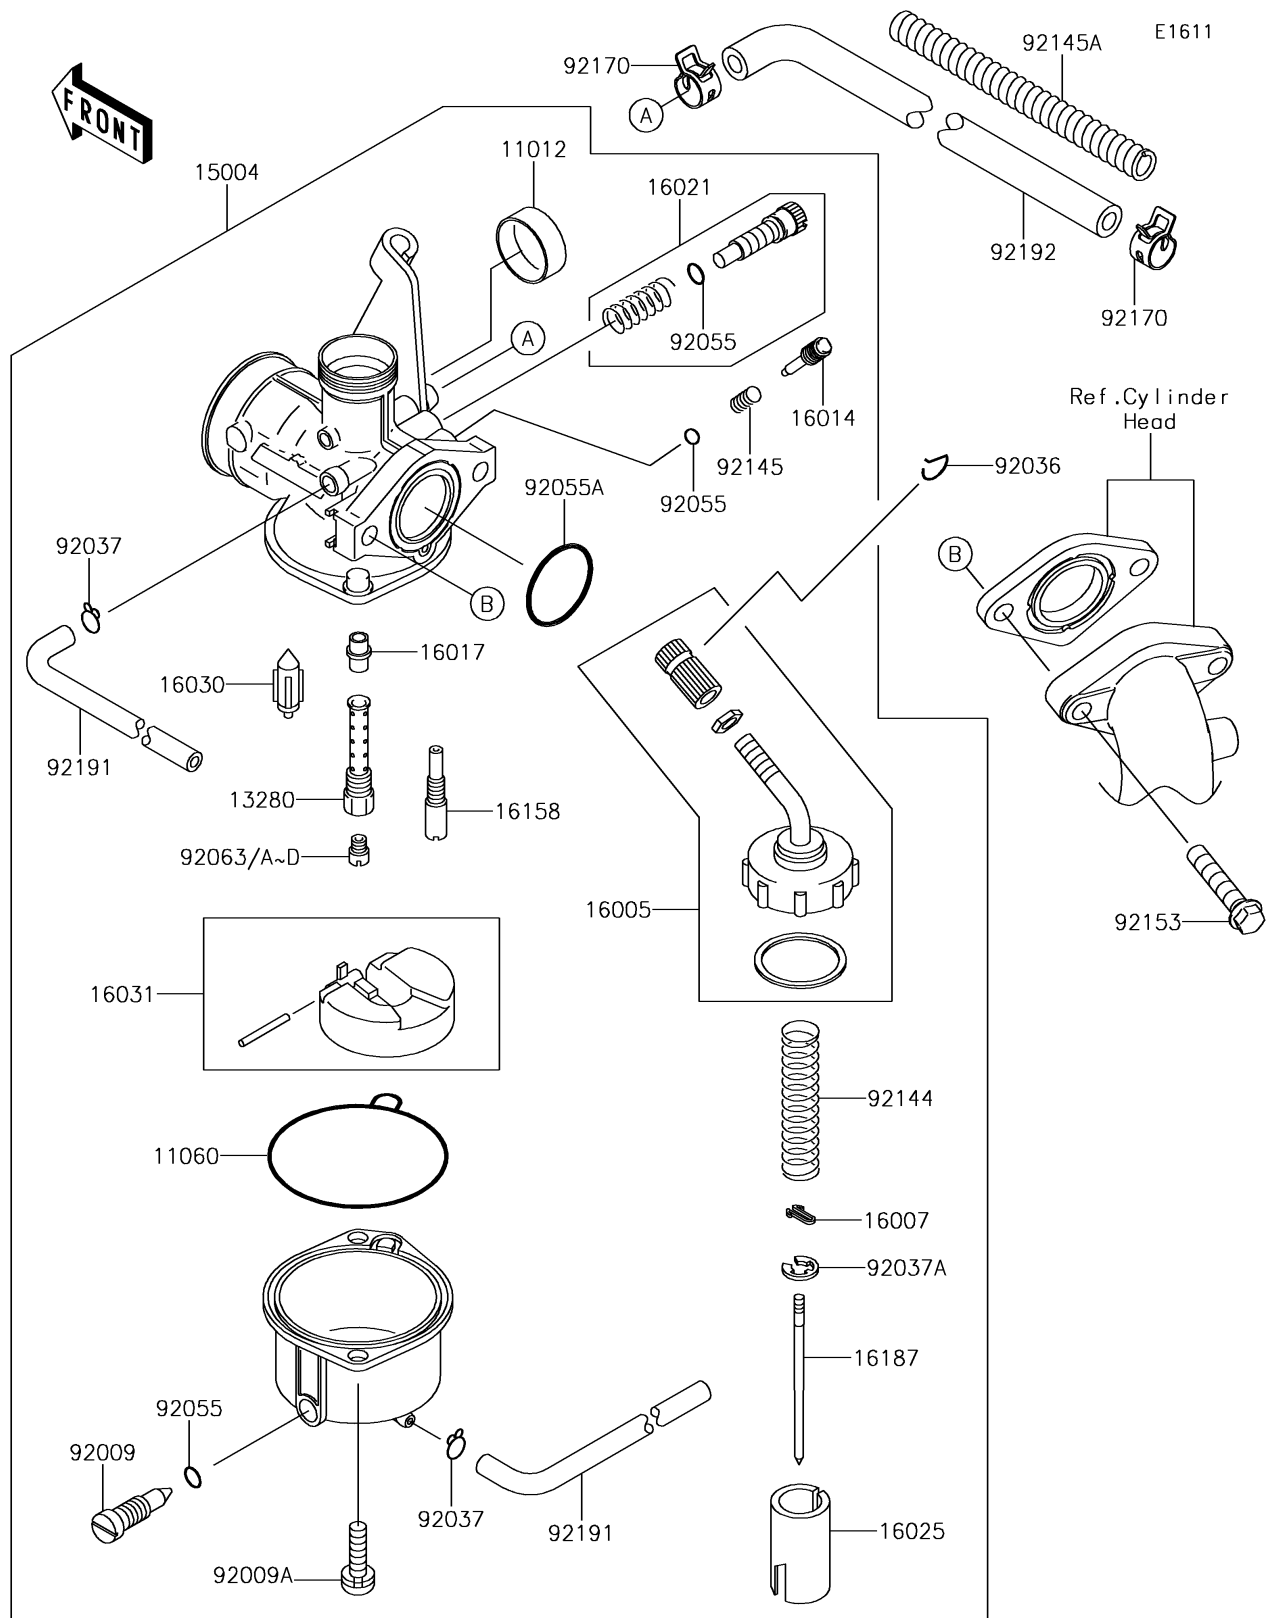

2016 KLX[®]110

PARTS DIAGRAM

Carburetor

2016 KLX[®]110

PARTS LIST

Carburetor

ITEM NAME	PART NUMBER	QUANTITY
CAP,CHOKE (Ref # 11012)	11012-1940	1
GASKET,FLOAT CHAMBER (Ref # 11060)	11060-1700	1
HOLDER,NEEDLE JET (Ref # 13280)	13280-0359	1
CARBURETOR-ASSY,PB18 (Ref # 15004)	15004-0065	1
TOP-CHAMBER (Ref # 16005)	16005-1091	1
SEAT-SPRING (Ref # 16007)	16007-1103	1
SCREW-PILOT AIR (Ref # 16014)	16014-0011	1
JET-NEEDLE (Ref # 16017)	16017-1434	1
SCREW-THROTTLE STOP (Ref # 16021)	16021-1241	1
VALVE-THROTTLE,CA3.0 (Ref # 16025)	16025-1209	1
VALVE-FLOAT,FLOAT (Ref # 16030)	16030-0002	1
FLOAT (Ref # 16031)	16031-1088	1
JET-SLOW,#40 (Ref # 16158)	16158-0005	1
NEEDLE-JET,NCFA (Ref # 16187)	16187-1228	1
SCREW,DRAIN (Ref # 92009)	92009-1057	1
SCREW (Ref # 92009A)	92009-1750	2
RING-SNAP (Ref # 92036)	92036-018	1
CLAMP,TUBE (Ref # 92037)	92037-1142	2
CLAMP,JET NEEDLE (Ref # 92037A)	92037-1401	1
RING-O (Ref # 92055)	92055-1053	3
RING-O (Ref # 92055A)	92055-1541	1
JET-MAIN,#78 (Ref # 92063)	92063-1393	1
JET-MAIN,#72 (Ref # 92063A)	92063-1394	AR
JET-MAIN,#75 (Ref # 92063B)	92063-1395	AR
JET-MAIN,#80 (Ref # 92063C)	92063-1396	AR
JET-MAIN,#82 (Ref # 92063D)	92063-1397	AR
SPRING,THROTTLE (Ref # 92144)	92144-1875	1
SPRING (Ref # 92145)	92145-0004	1
SPRING,HOSE PROTECTOR (Ref # 92145A)	92145-1481	1

2016 KLX[®]110

PARTS LIST

Carburetor

ITEM NAME	PART NUMBER	QUANTITY
BOLT,FLANGED-SMALL,6X28 (Ref # 92153)	92153-1309	2
CLAMP (Ref # 92170)	92170-1872	2
TUBE,3.5X6.5X418 (Ref # 92191)	92191-1735	2
TUBE,5.8X10.8X277 (Ref # 92192)	92192-0583	1