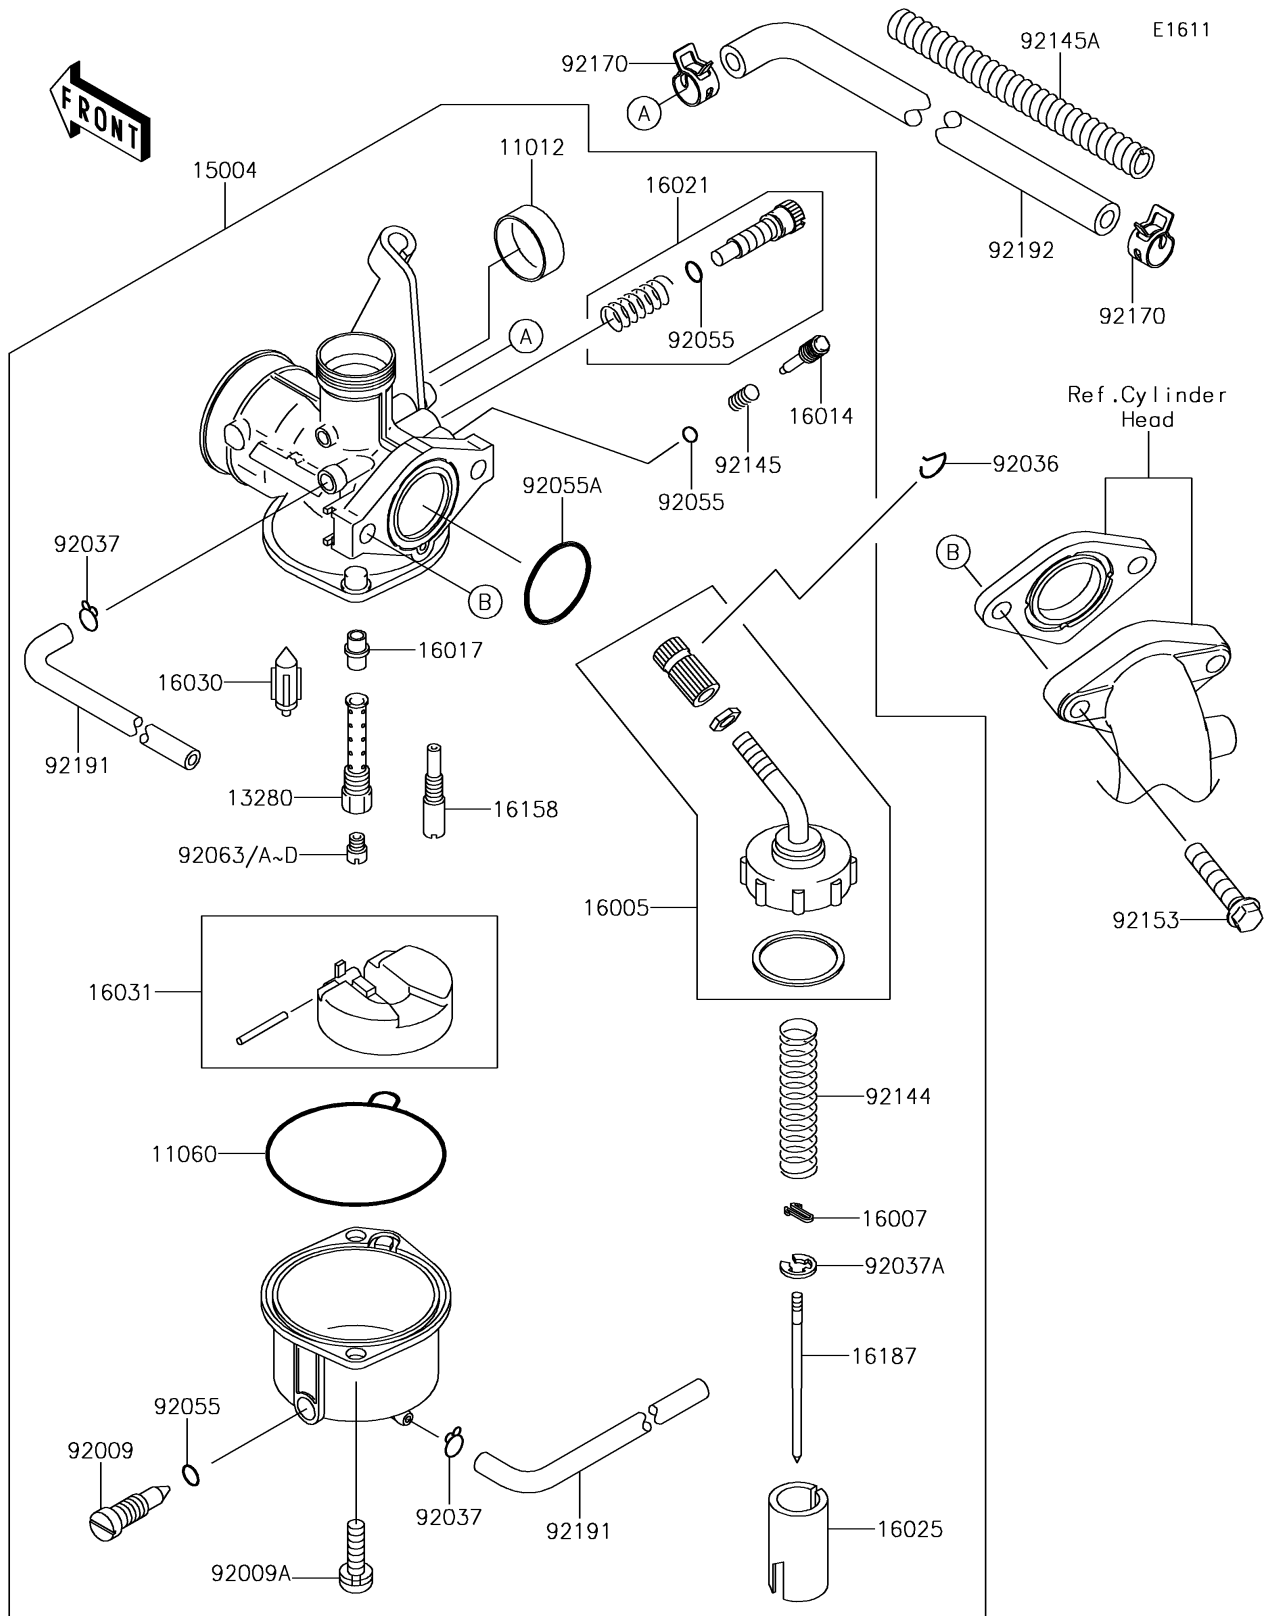

2018 KLX®110

PARTS DIAGRAM

Carburetor