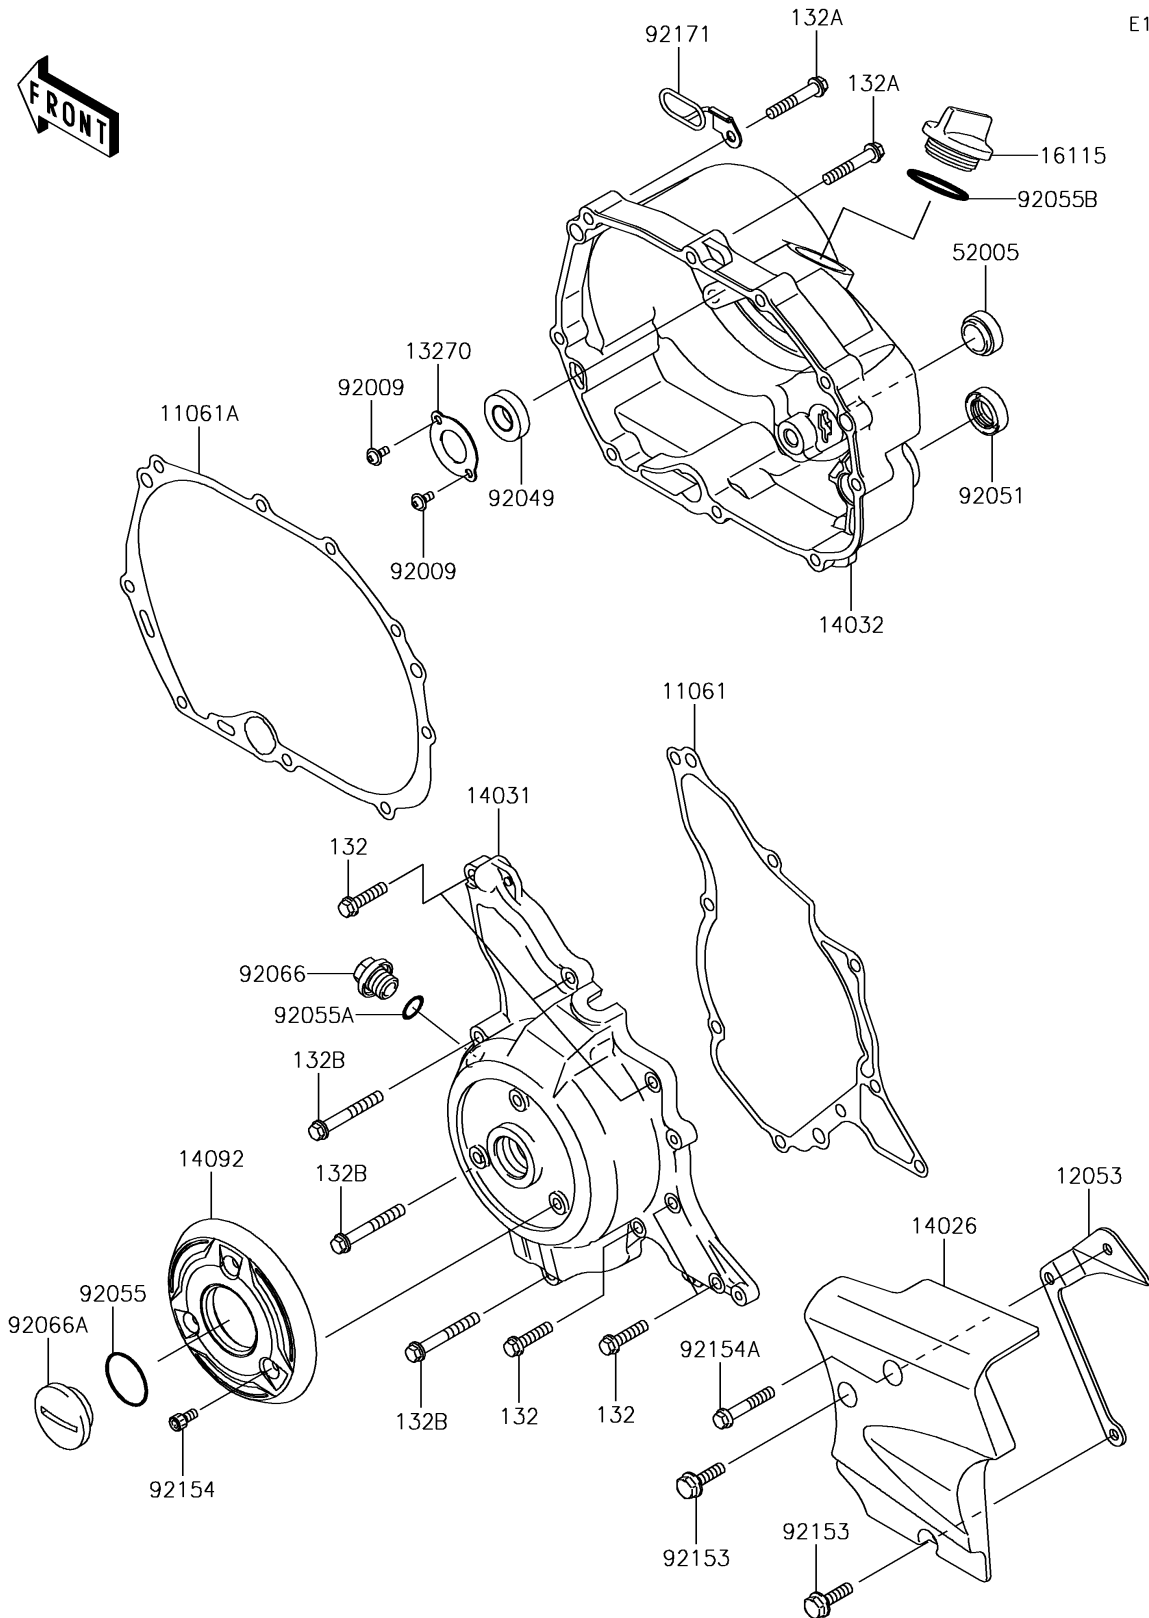

2016 KLX[®]110

PARTS DIAGRAM

Engine Cover(s)

E1431

2016 KLX[®]110

PARTS LIST

Engine Cover(s)

ITEM NAME

PART NUMBER

QUANTITY
