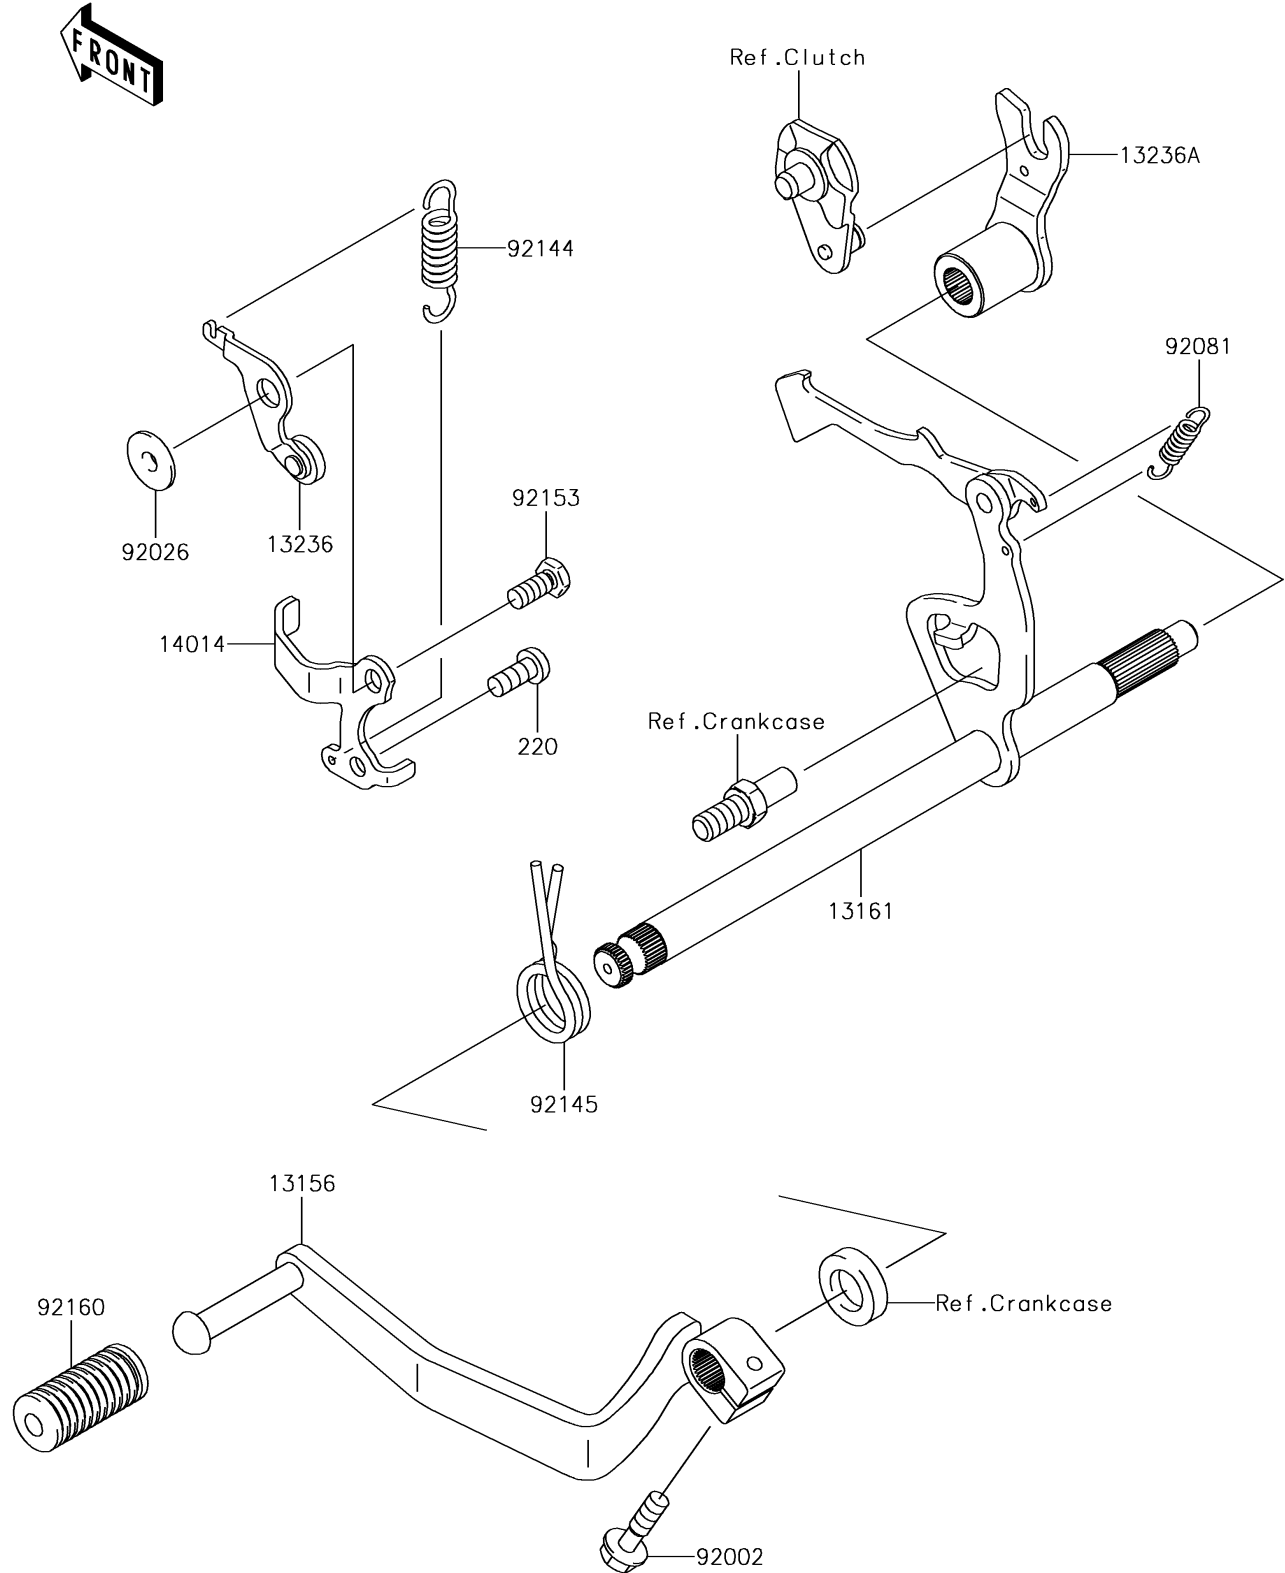

2015 KLX[®]110

PARTS DIAGRAM

Gear Change Mechanism

E1370

2015 KLX[®]110

PARTS LIST

Gear Change Mechanism

ITEM NAME	PART NUMBER	QUANTITY
LEVER-CHANGE (Ref # 13156)	13156-0144	1
LEVER-COMP-CHANGE SHAFT (Ref # 13161)	13161-0019	1
LEVER-COMP,POSITION (Ref # 13236)	13236-1256	1
LEVER-COMP (Ref # 13236A)	13236-1288	1
PLATE-POSITION (Ref # 14014)	14014-0037	1
SCREW-PAN-CROS,6X14 (Ref # 220)	220AA0614	1
BOLT,6X20 (Ref # 92002)	92002-1237	1
SPACER (Ref # 92026)	92026-1217	1
SPRING,CHANGE LEVER (Ref # 92081)	92081-076	1
SPRING (Ref # 92144)	92144-1590	1
SPRING (Ref # 92145)	92145-0757	1
BOLT,6X14 (Ref # 92153)	92153-0571	1
DAMPER,CHANGE PEDAL (Ref # 92160)	92160-1036	1