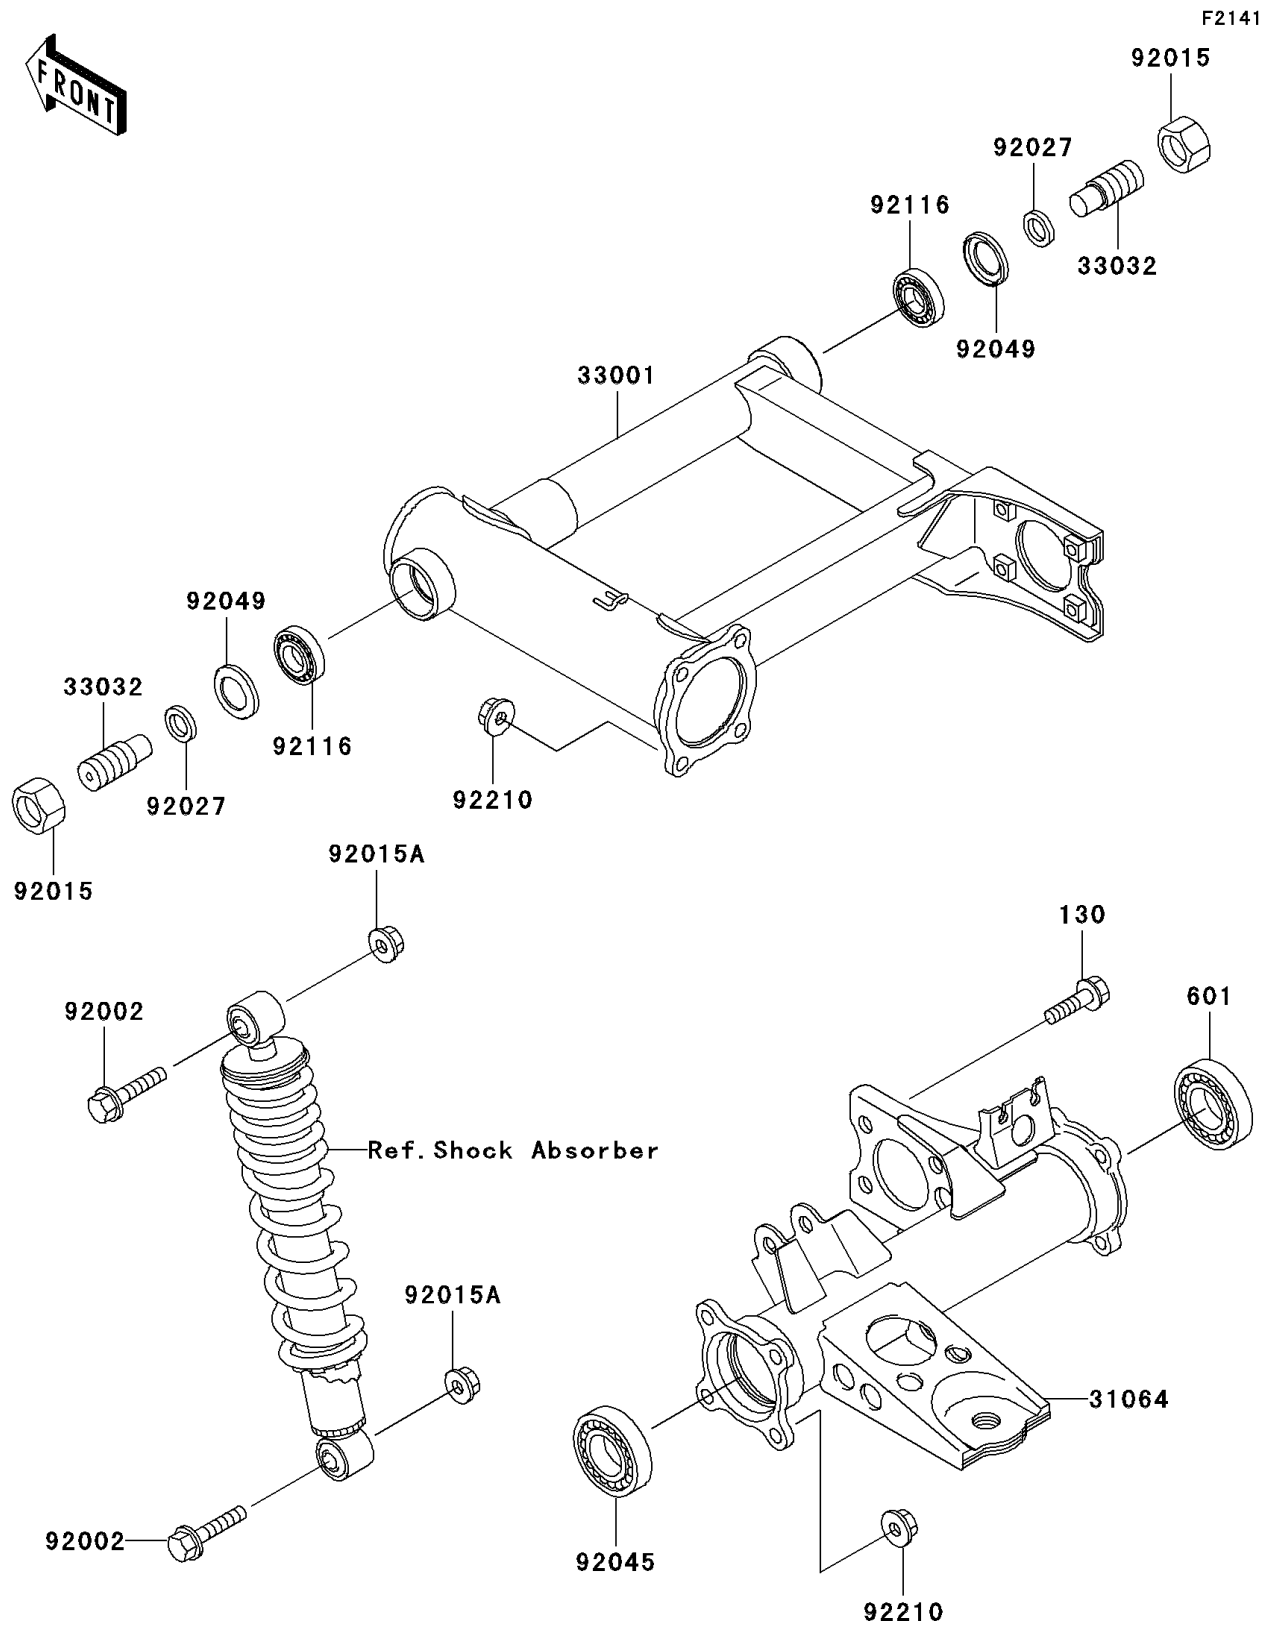

2002 Prairie 300

PARTS DIAGRAM

Swingarm

2002 Prairie 300

PARTS LIST

Swingarm

ITEM NAME

PART NUMBER

QUANTITY
