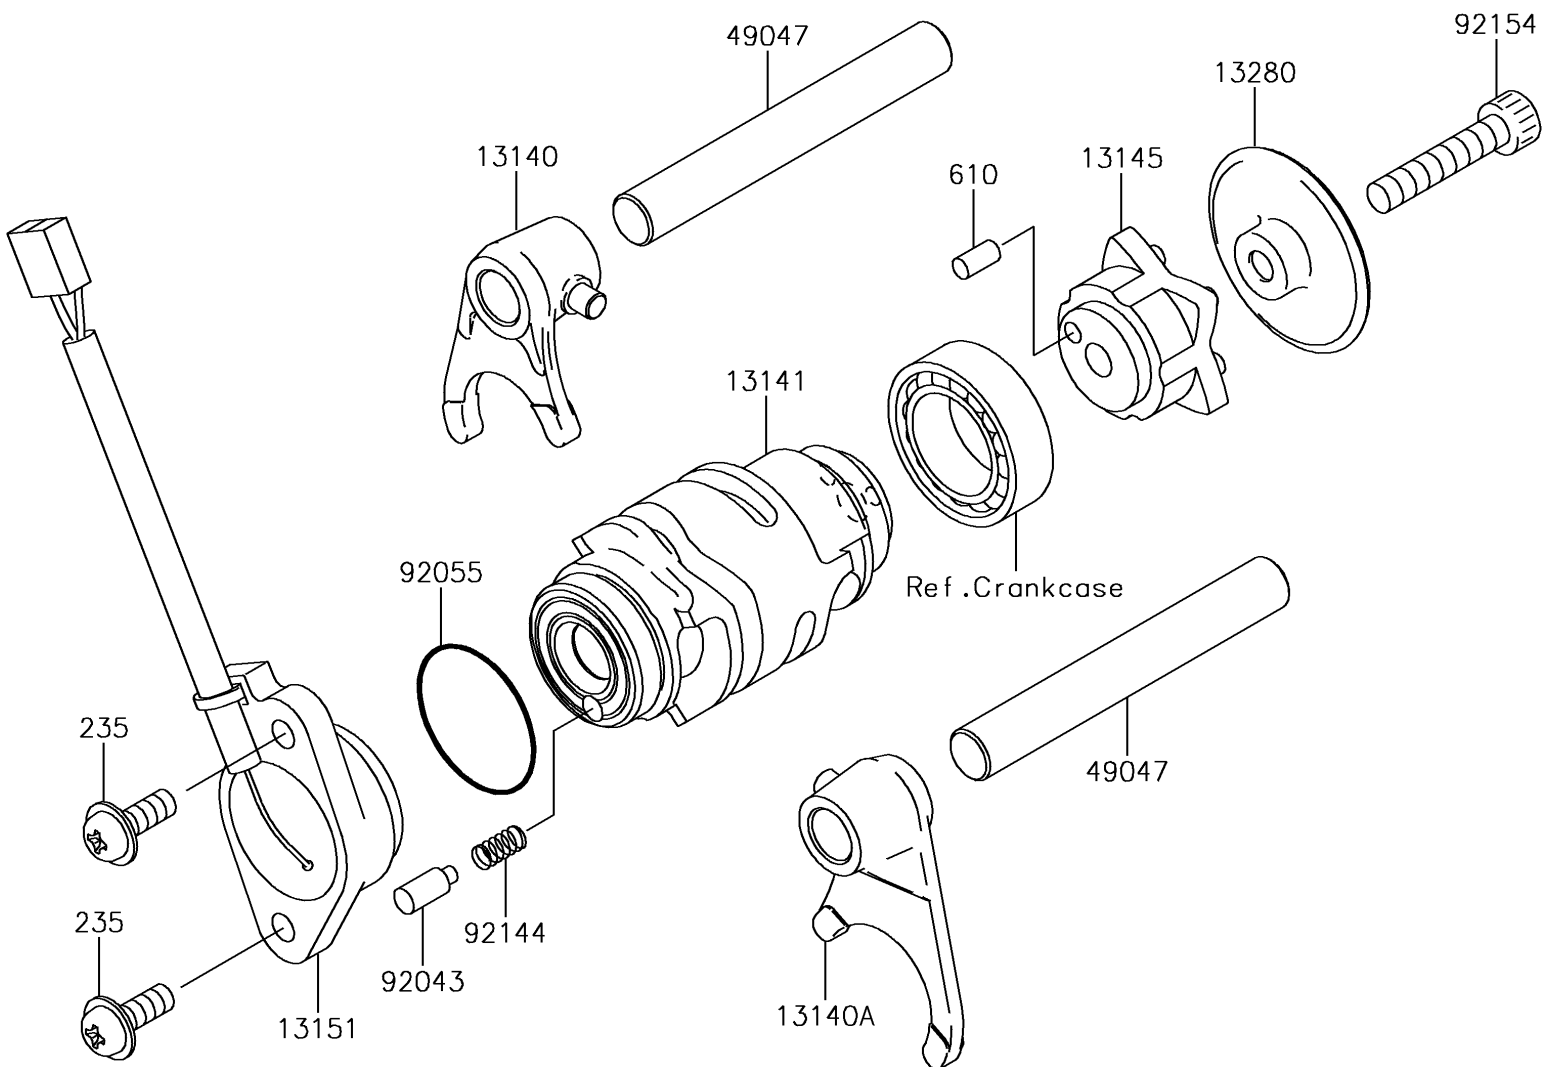

2016 KLX[®]110

PARTS DIAGRAM

Gear Change Drum/Shift Fork(s)

E1362

2016 KLX[®]110

PARTS LIST

Gear Change Drum/Shift Fork(s)

ITEM NAME

PART NUMBER

QUANTITY
