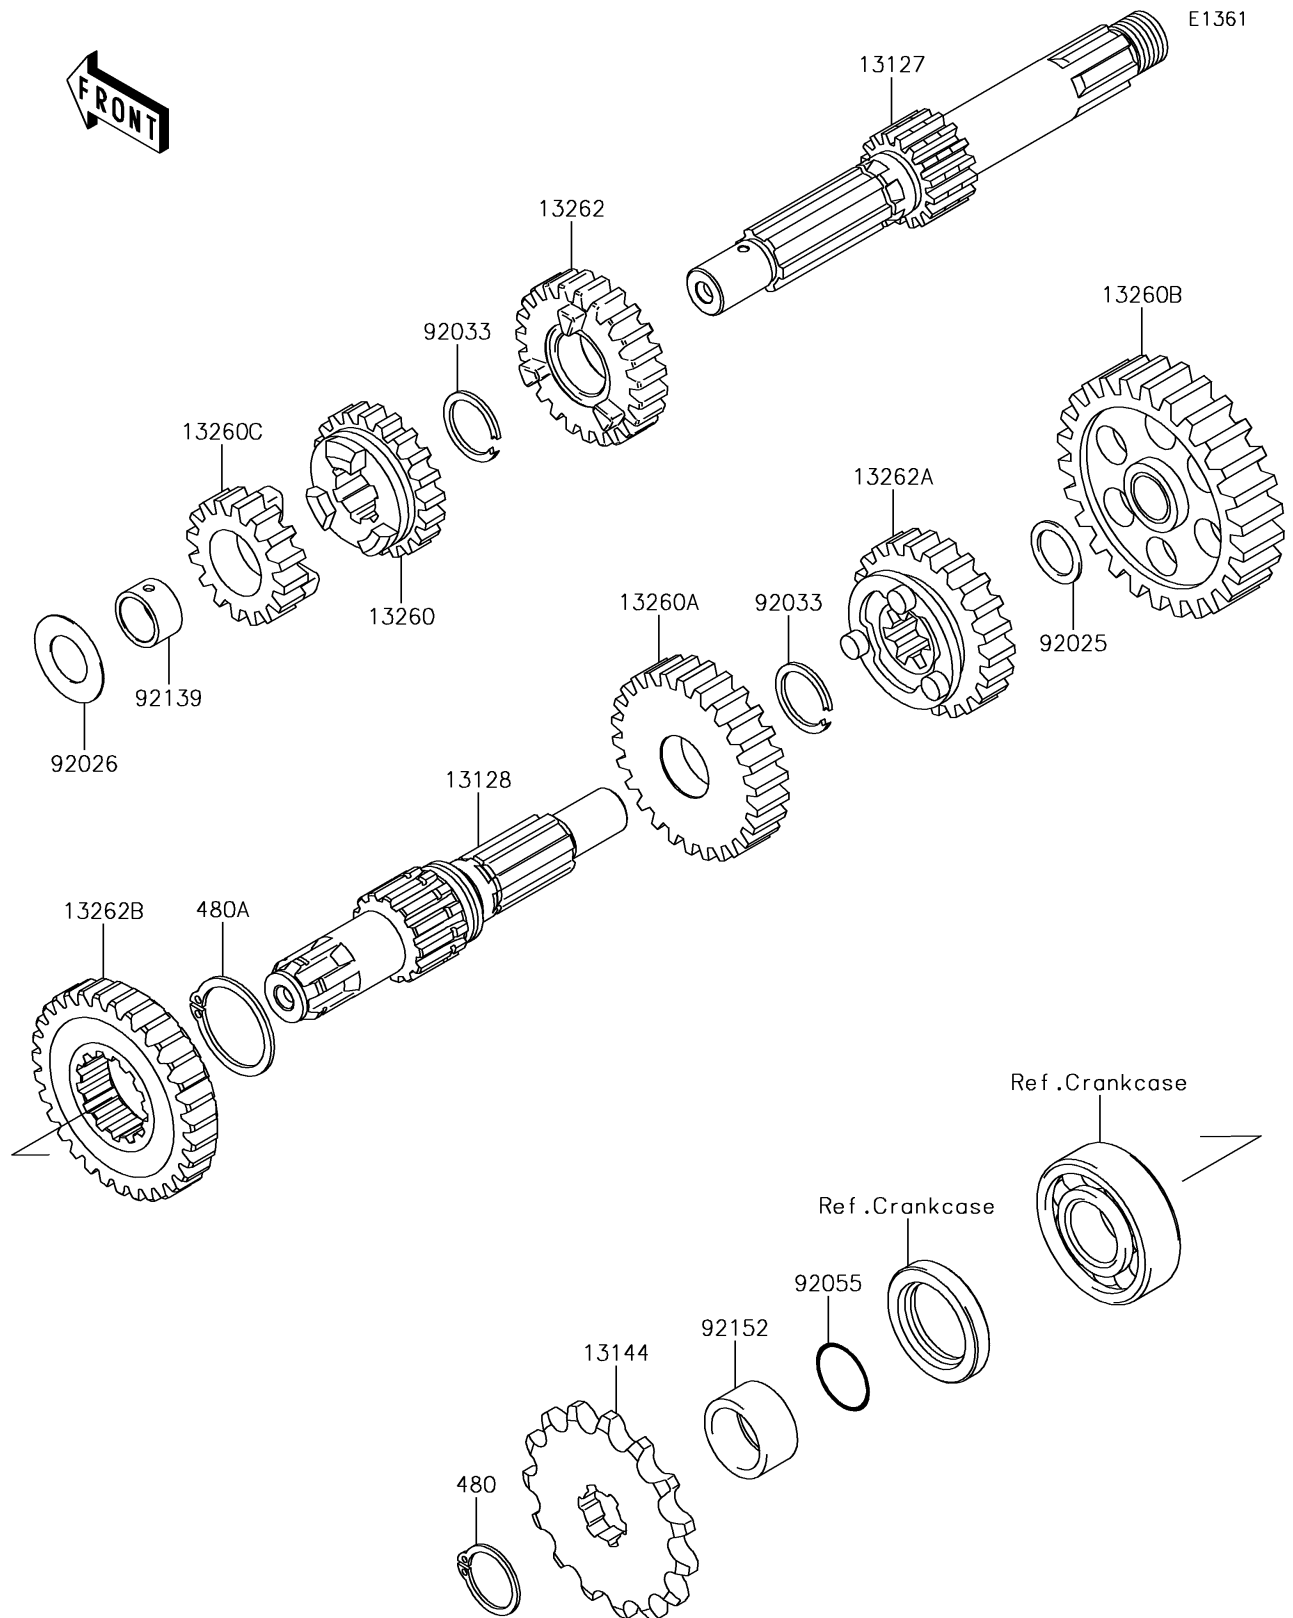

2015 KLX®110

PARTS DIAGRAM

Transmission