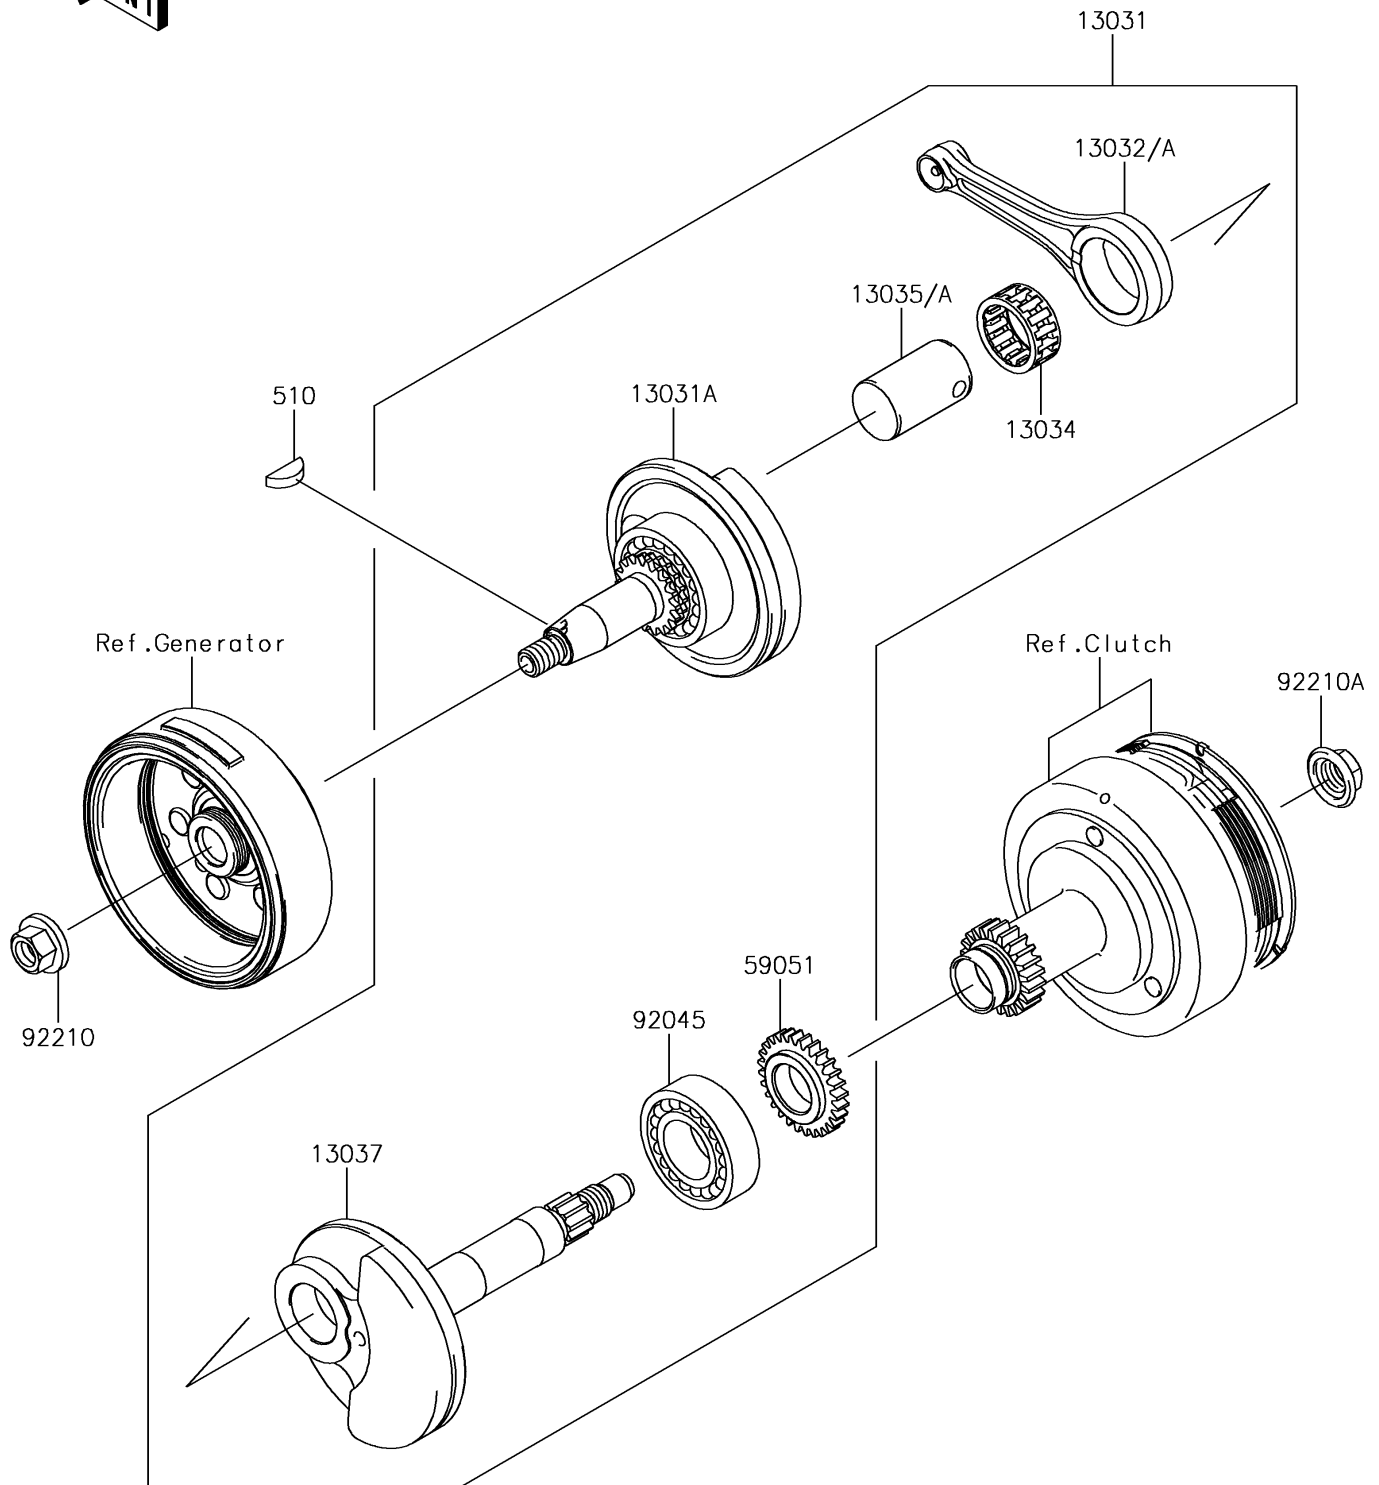

2016 KLX[®]110

PARTS DIAGRAM

Crankshaft

E1321

2016 KLX[®]110

PARTS LIST

Crankshaft

Kawasaki

Let the Good Times Roll[®]

ITEM NAME

PART NUMBER

QUANTITY
