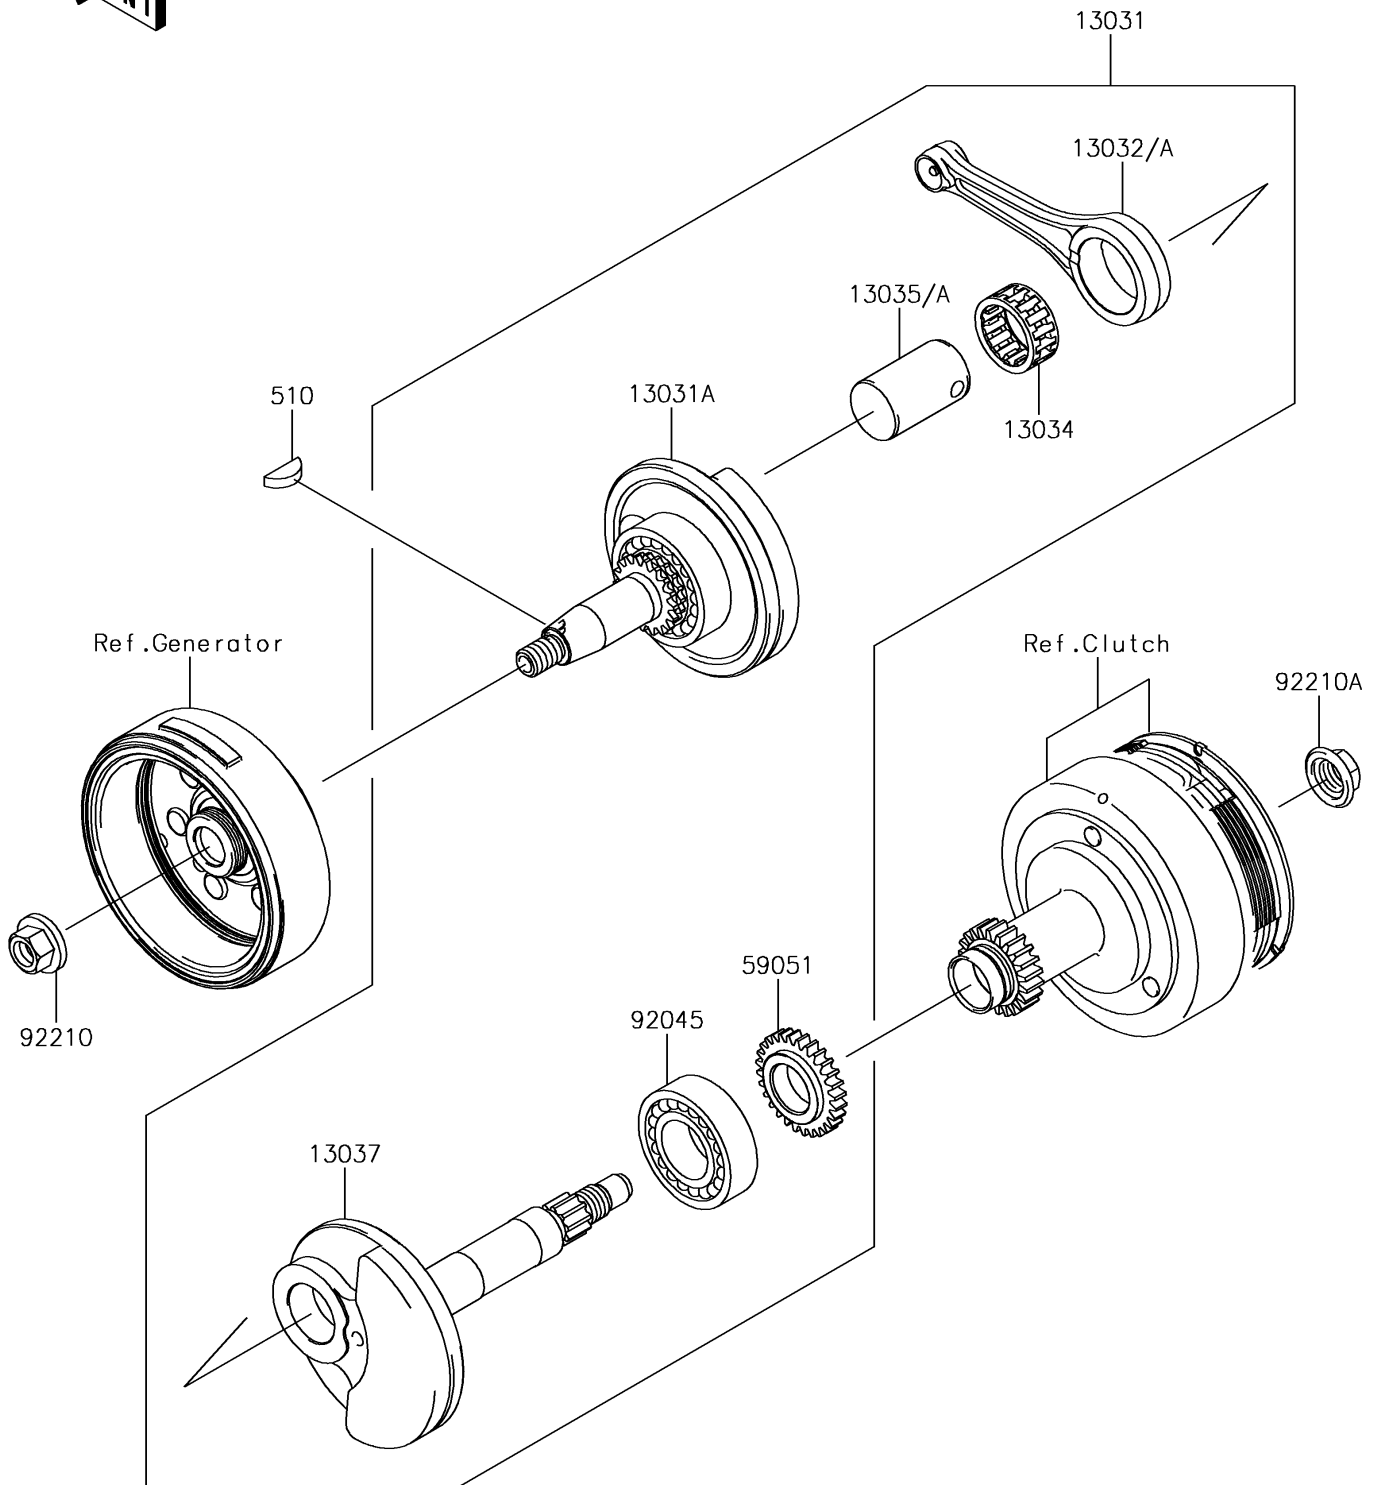

2018 KLX[®]110

PARTS DIAGRAM

Crankshaft

E1321

2018 KLX[®]110

PARTS LIST

Crankshaft

Kawasaki

Let the Good Times Roll[®]

ITEM NAME	PART NUMBER	QUANTITY
CRANKSHAFT-COMP (Ref # 13031)	13031-0721	1
CRANKSHAFT-COMP,LH (Ref # 13031A)	13031-0722	1
ROD-CONNECTING (Ref # 13032A)	13032-0749	1
BEARING-BIG END,KT 263314EGC06 (Ref # 13034)	13034-0010	1
PIN-CRANK (Ref # 13035)	13035-0030	1
CRANKSHAFT,RH (Ref # 13037)	13037-0128	1
KEY-WOODRUFF (Ref # 510)	510A3200	1
GEAR-SPUR (Ref # 59051)	59051-1402	1
BEARING-BALL,TMB205CJR2C2 (Ref # 92045)	92045-0771	1
NUT,12MM (Ref # 92210)	92210-0176	1
NUT,14MM (Ref # 92210A)	92210-1374	1