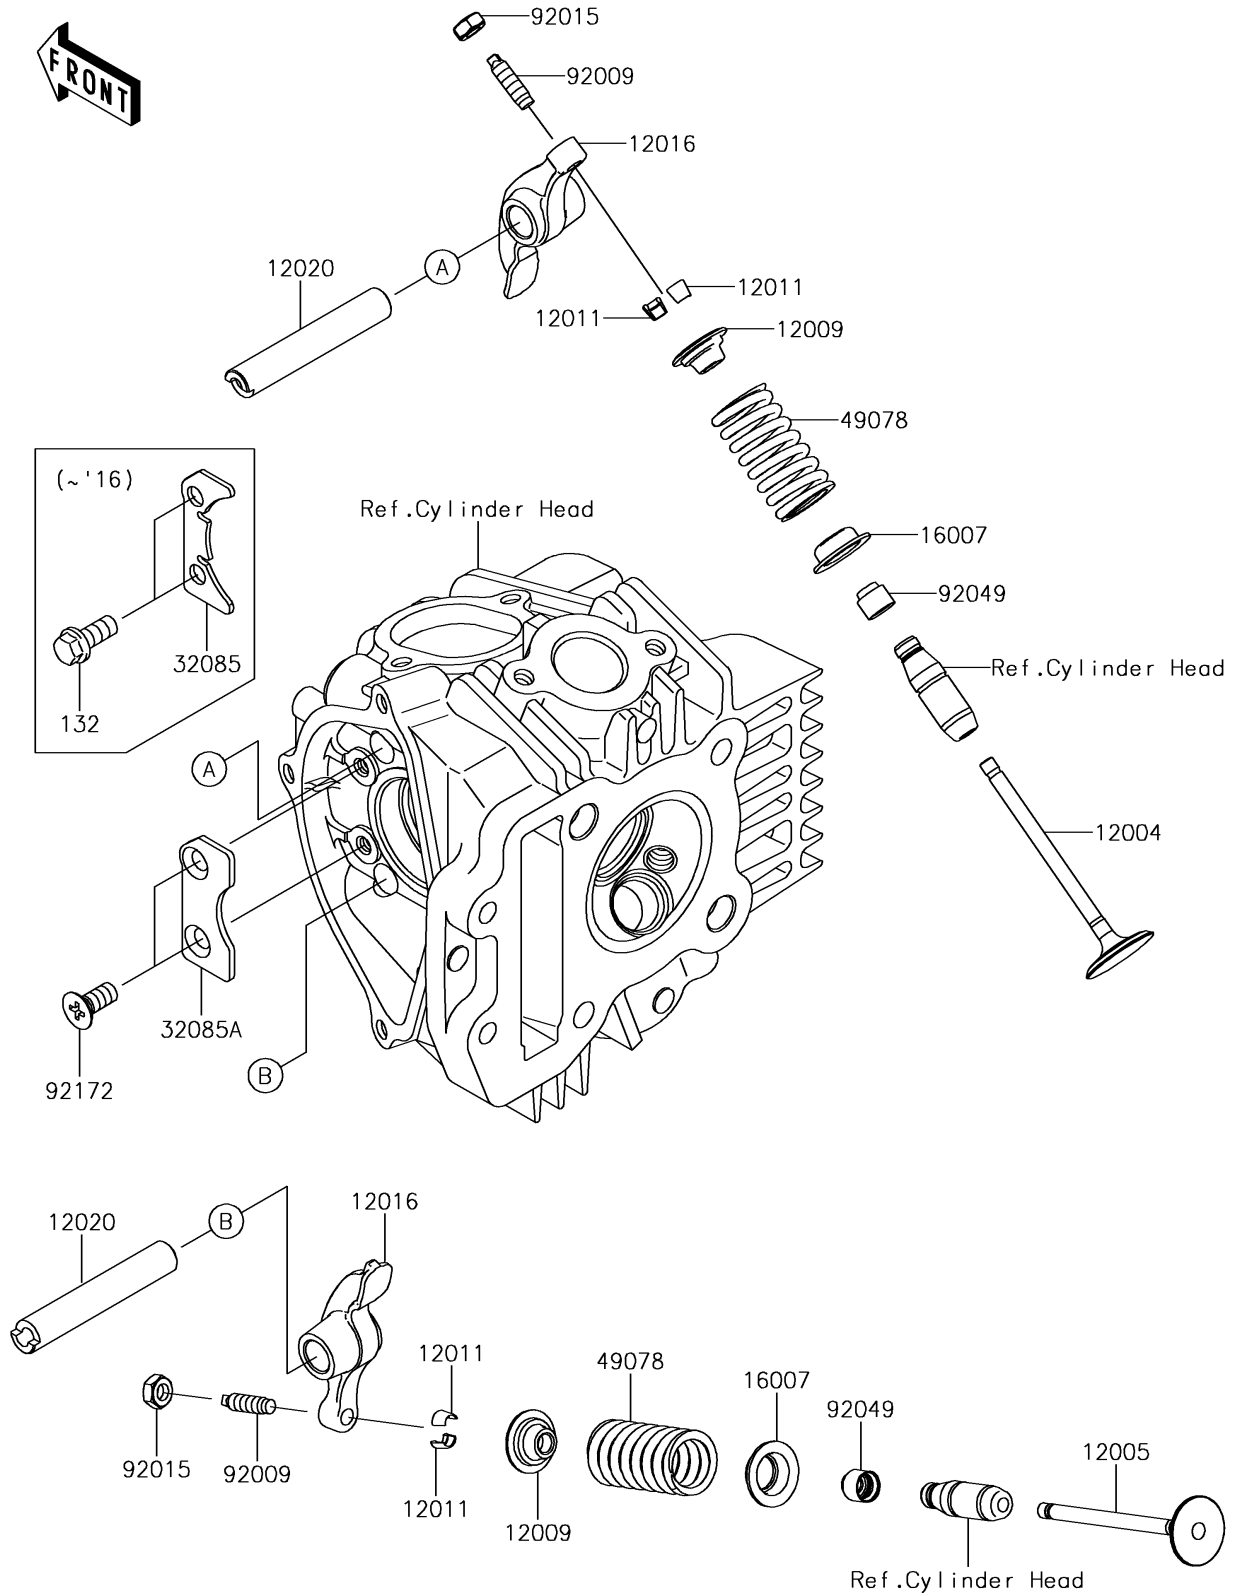

2018 KLX[®]110

PARTS DIAGRAM

Valve(s)

E1210

2018 KLX[®]110

PARTS LIST

Valve(s)

Kawasaki

Let the Good Times Roll[®]

ITEM NAME

PART NUMBER

QUANTITY
