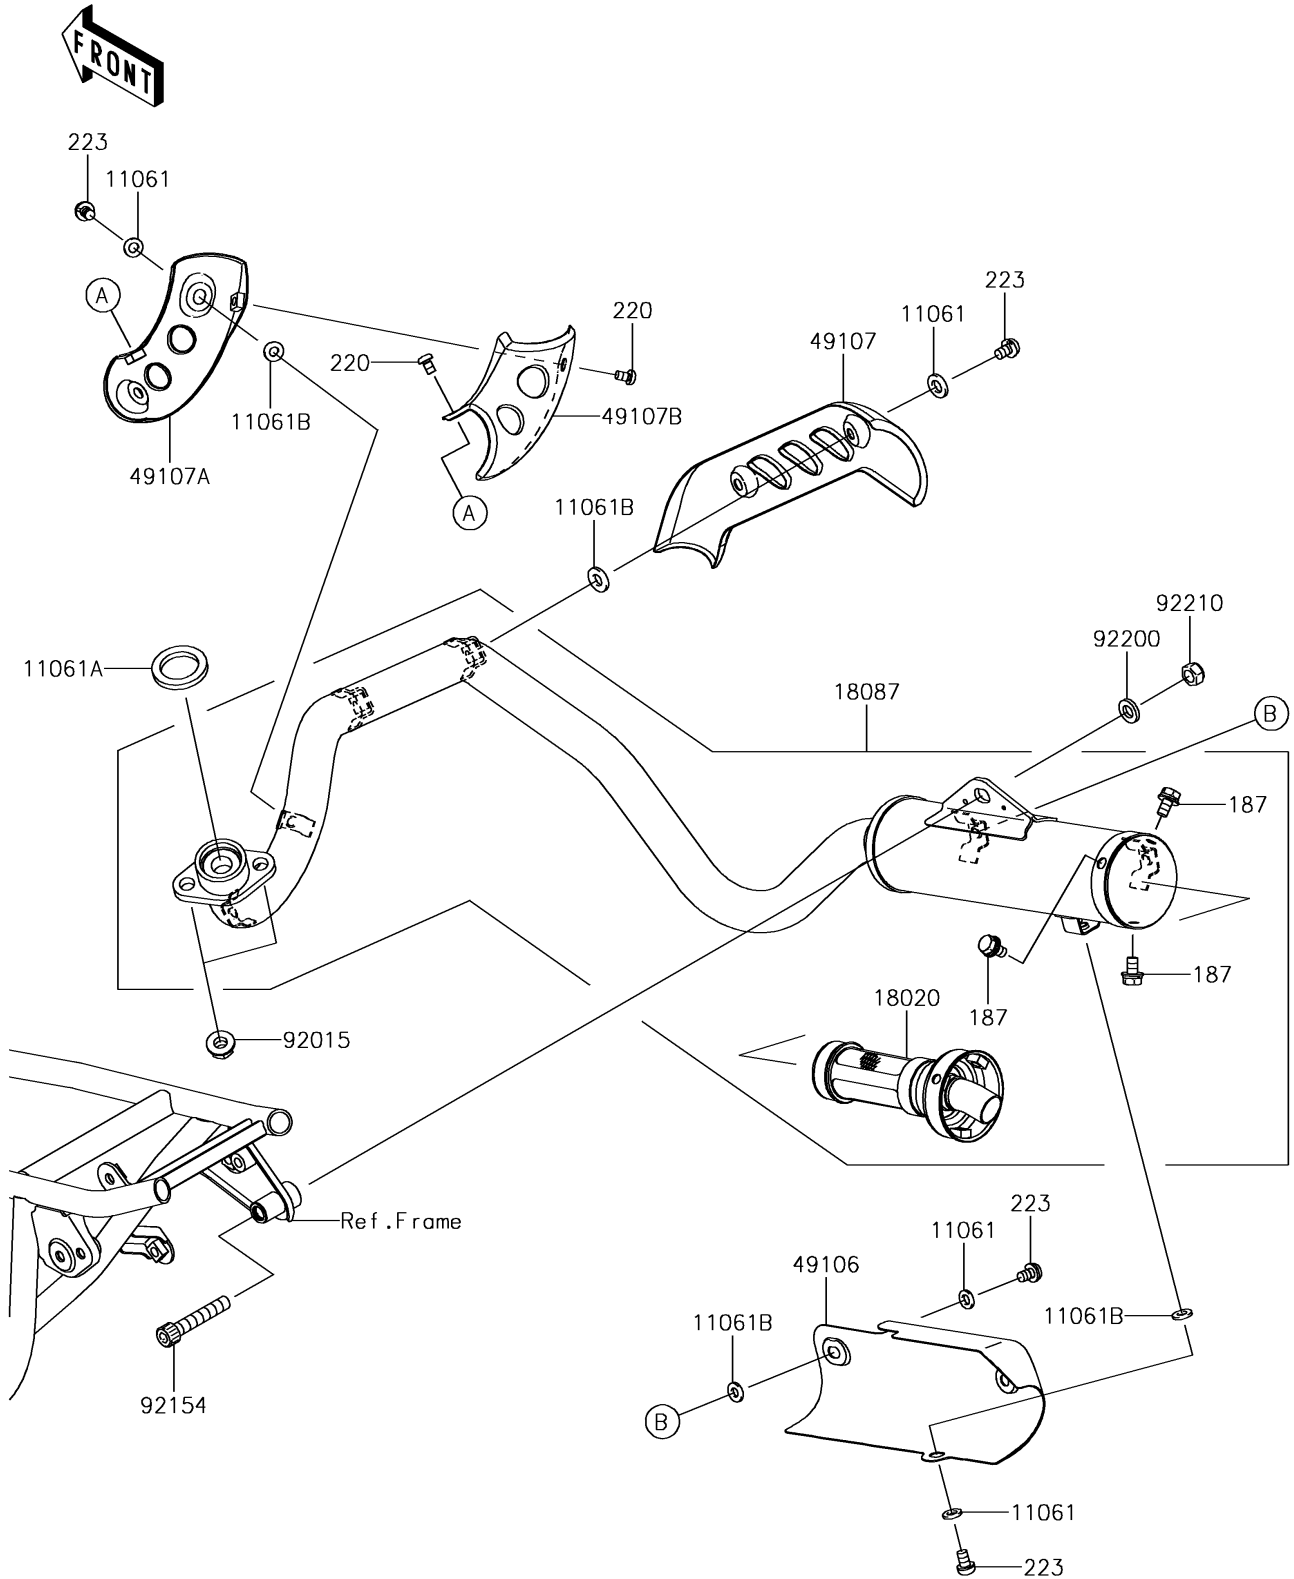

2015 KLX[®]110

PARTS DIAGRAM

Muffler(s)

E1140

2015 KLX[®]110

PARTS LIST

Muffler(s)

ITEM NAME	PART NUMBER	QUANTITY
GASKET,6.2X11.5X1.5 (Ref # 11061)	11061-0372	7
GASKET,EXHAUST PIPE (Ref # 11061A)	11061-1112	1
GASKET,5.8X12X1.5 (Ref # 11061B)	11061-1148	7
BAFFLE (Ref # 18020)	18020-0084	1
MUFFLER (Ref # 18087)	18087-0266	1
BOLT-UPSET-WSP,6X12 (Ref # 187)	187AA0612	3
SCREW-PAN-CROS,5X8 (Ref # 220)	220AB0508	2
SCREW-PAN-WS-CROS,6X10 (Ref # 223)	223AB0610	7
COVER-MUFFLER (Ref # 49106)	49106-0094	1
COVER-EXHAUST PIPE (Ref # 49107)	49107-1213	1
COVER-EXHAUST PIPE (Ref # 49107A)	49107-1217	1
COVER-EXHAUST PIPE (Ref # 49107B)	49107-1221	1
NUT,8MM (Ref # 92015)	92015-1402	2
BOLT,SOCKET,8X45 (Ref # 92154)	92154-0361	1
WASHER,8.1X15X2.3 (Ref # 92200)	92200-0449	1
NUT,LOCK,8MM (Ref # 92210)	92210-0606	1