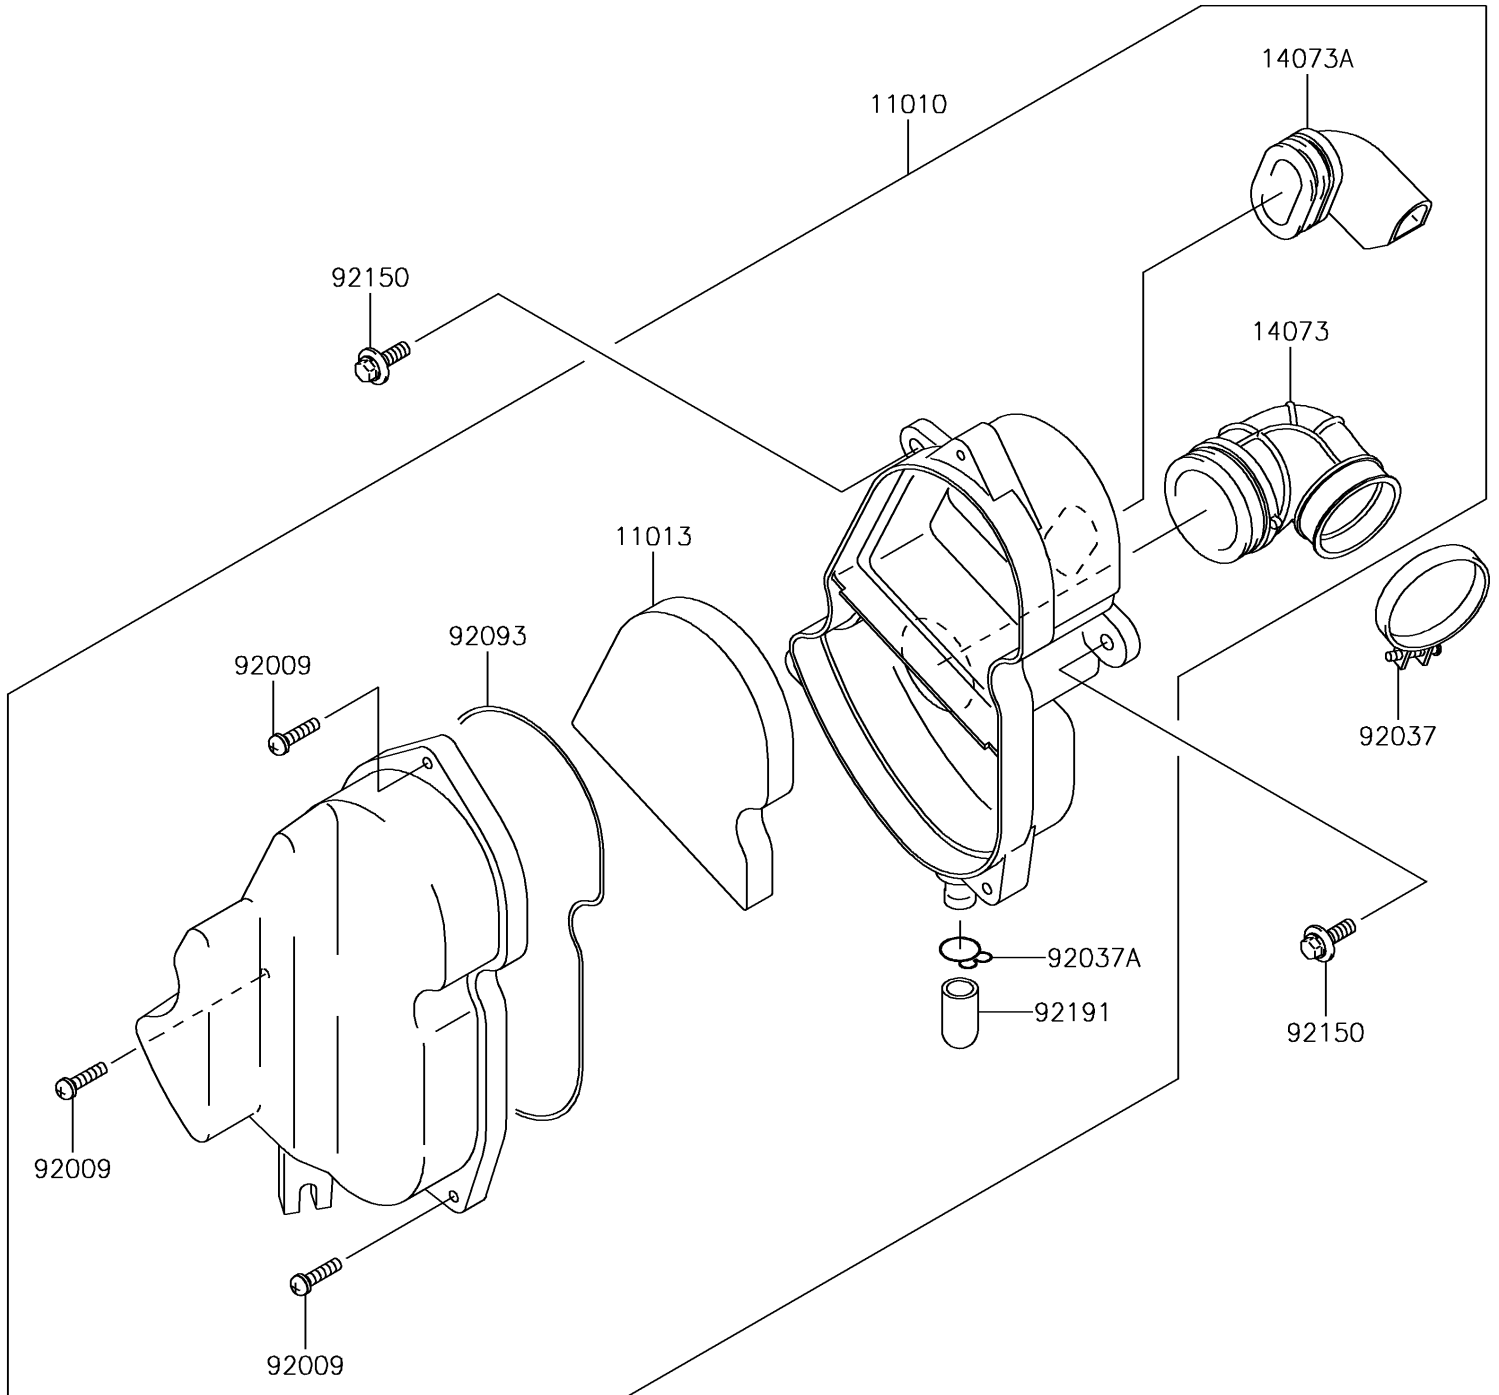

2016 KLX[®]110

PARTS DIAGRAM

Air Cleaner

E1130

2016 KLX[®]110

PARTS LIST

Air Cleaner

ITEM NAME

PART NUMBER

QUANTITY
