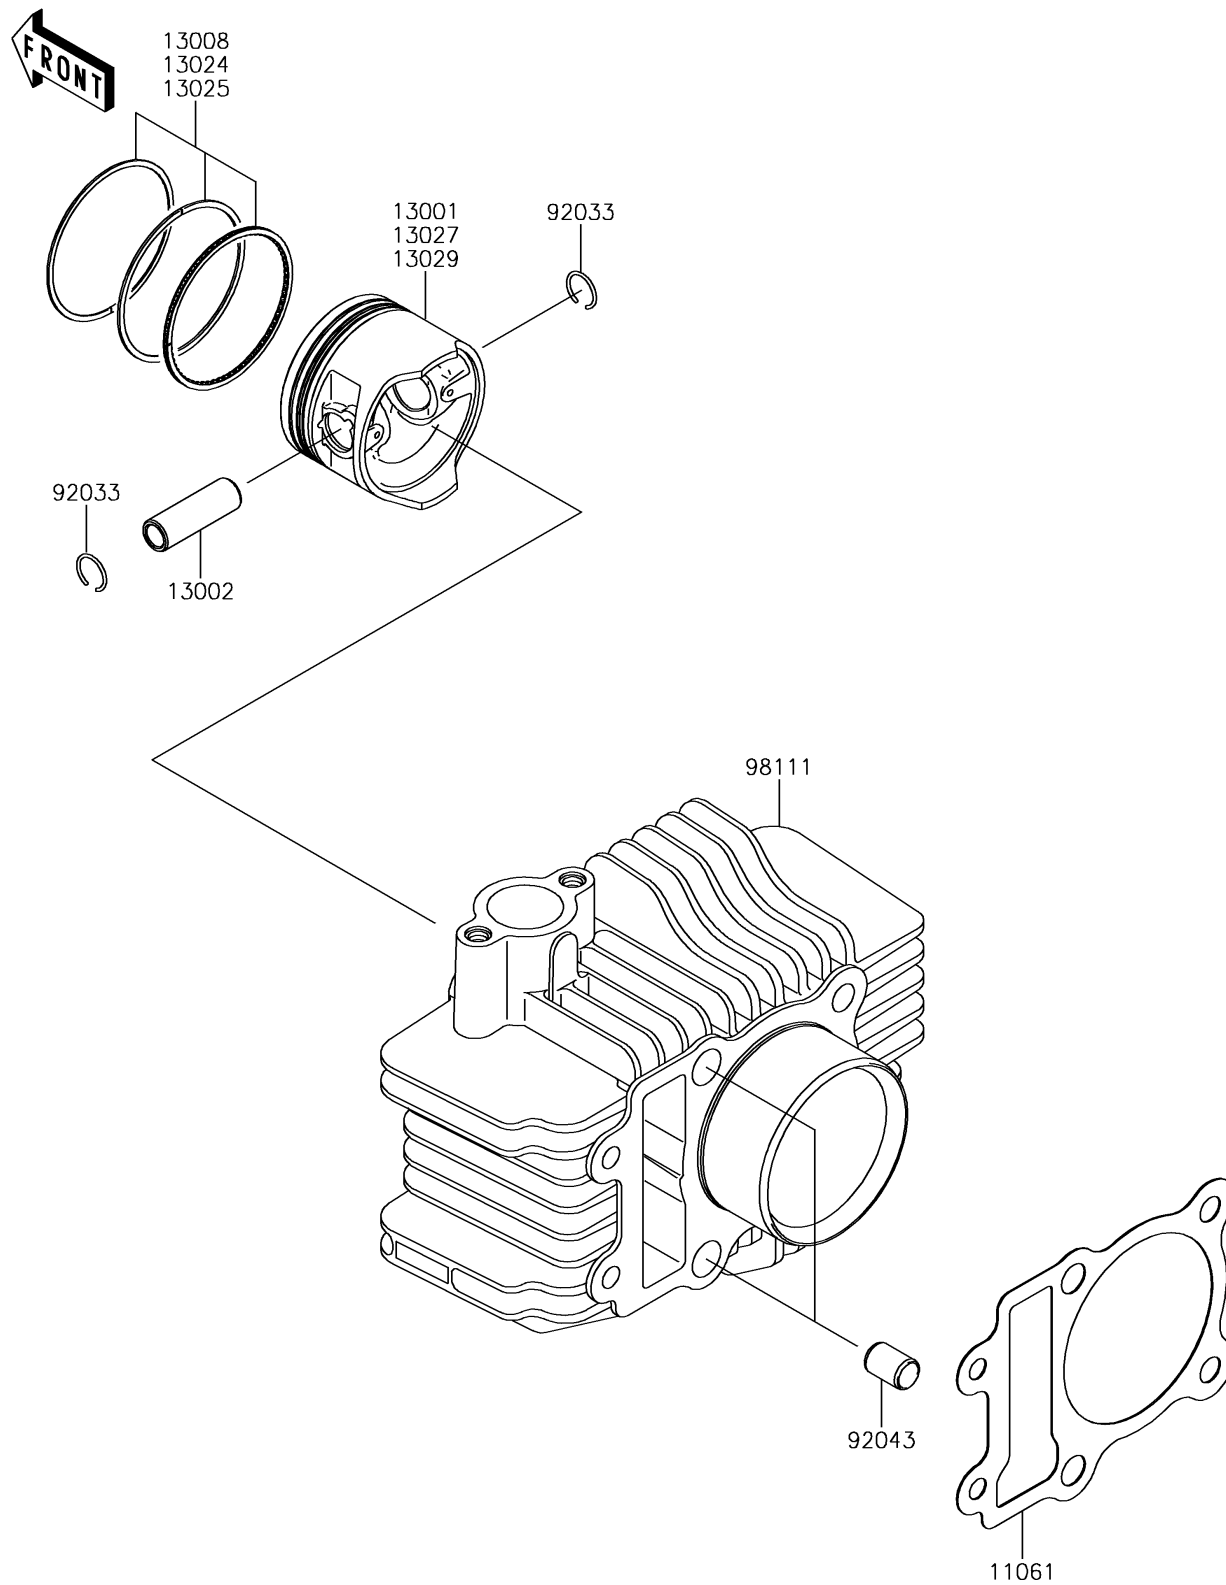

2015 KLX®110

PARTS DIAGRAM

Cylinder/Piston(s)

E1120