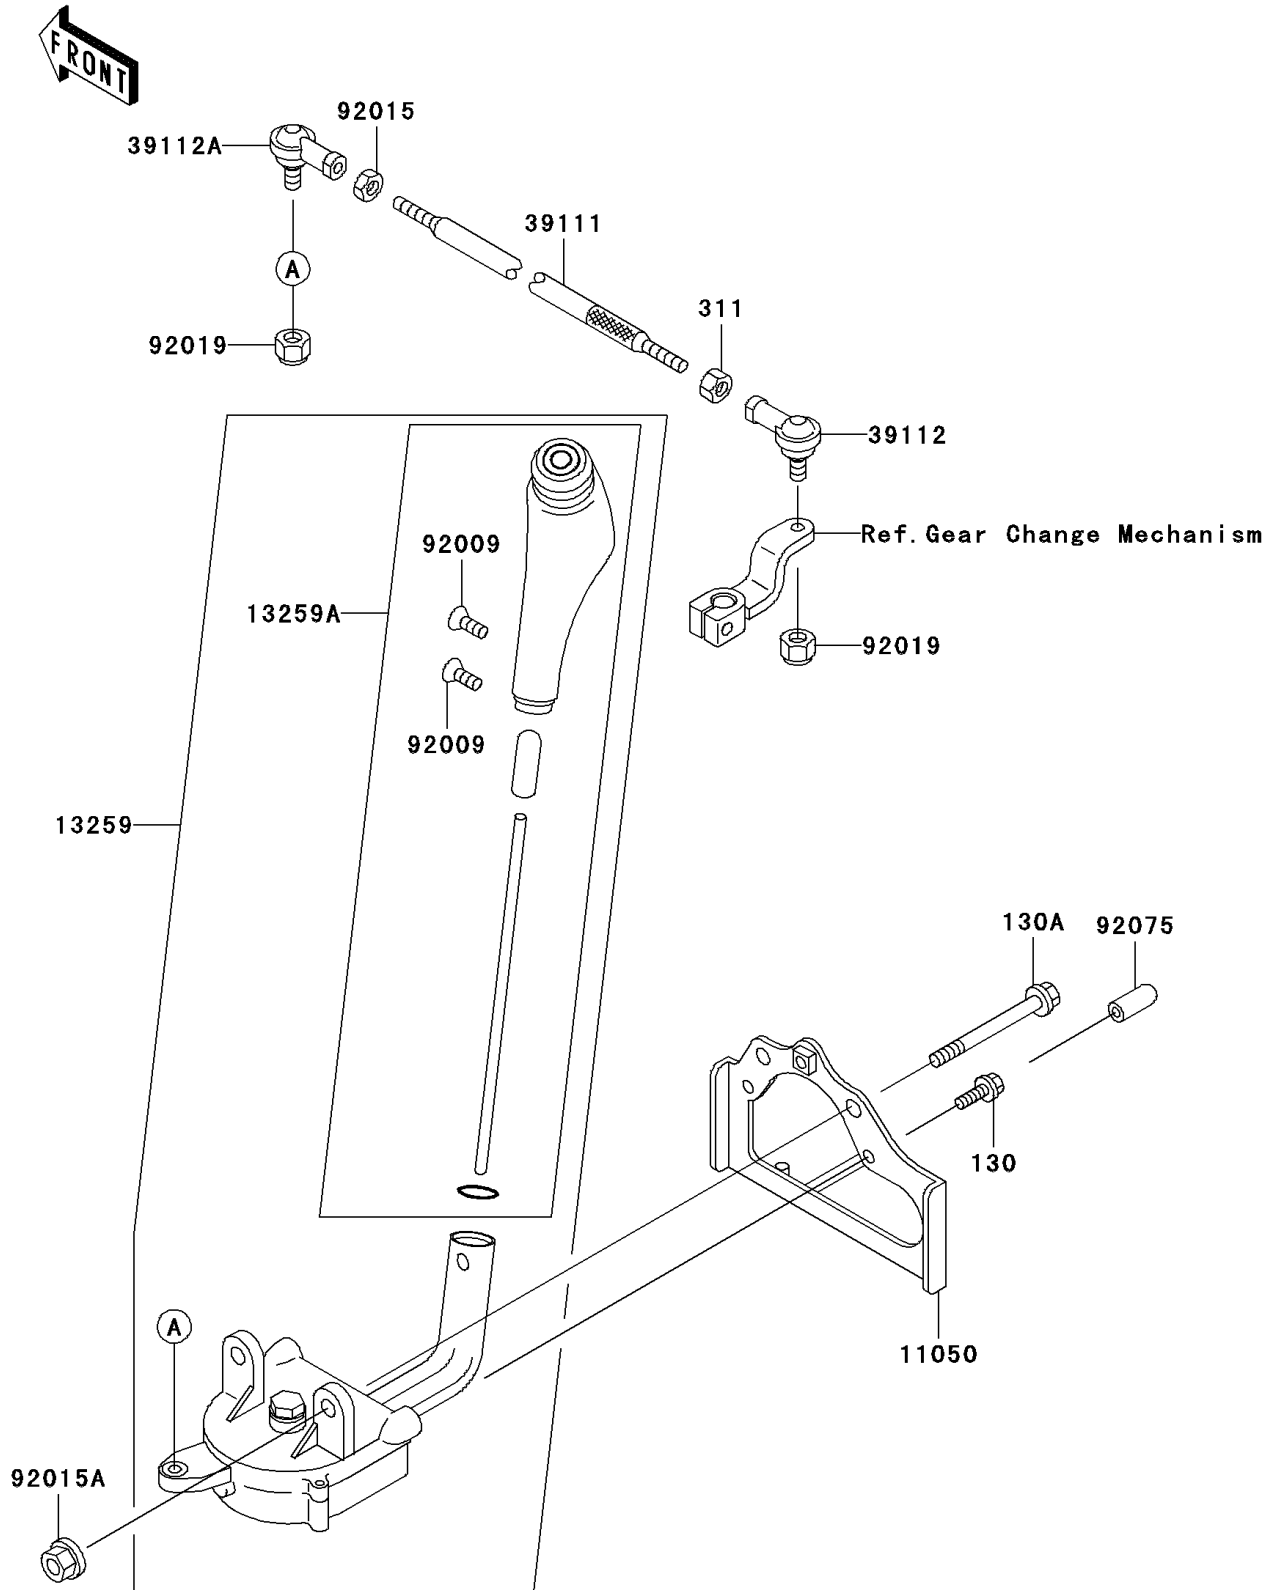

1999 Prairie 300

PARTS DIAGRAM

Control

E7110

1999 Prairie 300

PARTS LIST

Control

ITEM NAME

PART NUMBER

QUANTITY
