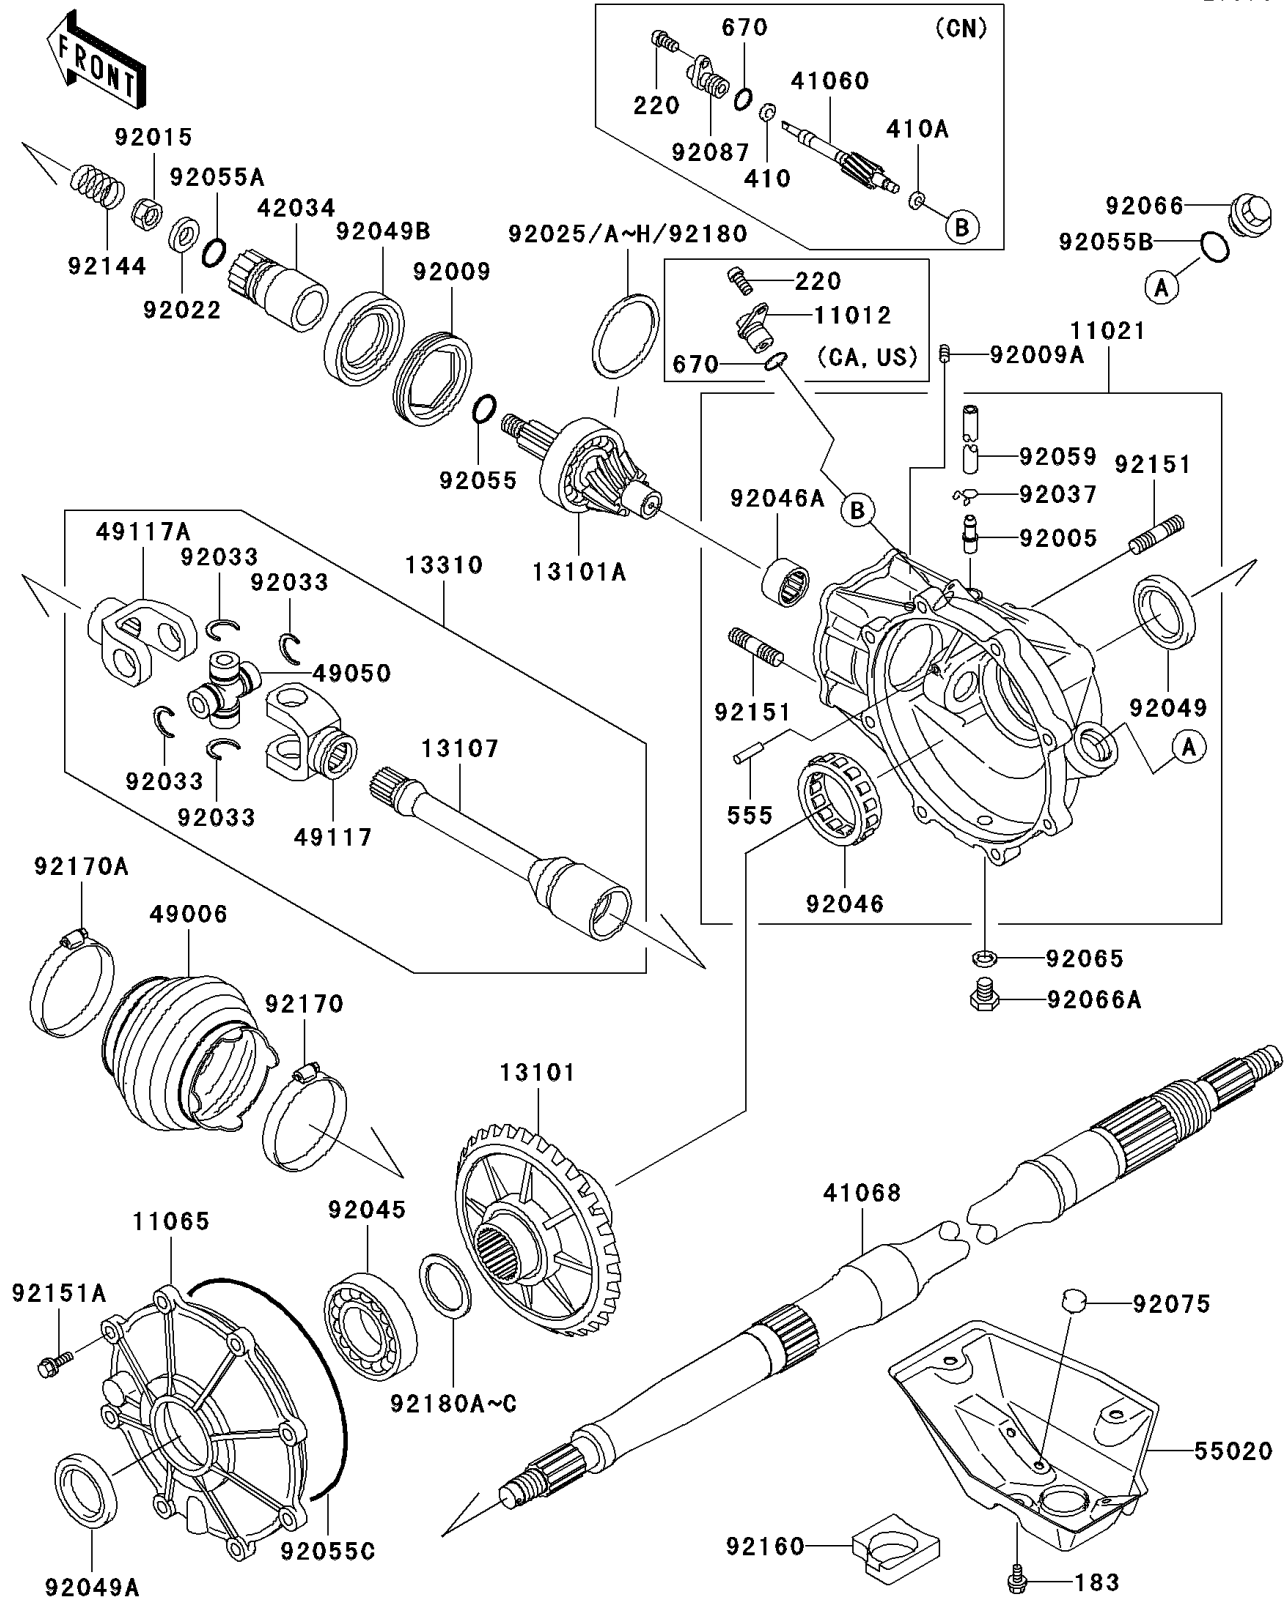

## PARTS DIAGRAM

### Drive Shaft

E3134

## PARTS LIST

### Drive Shaft

**Kawasaki**

Let the Good Times Roll®

**ITEM NAME**

**PART NUMBER**

**QUANTITY**

---