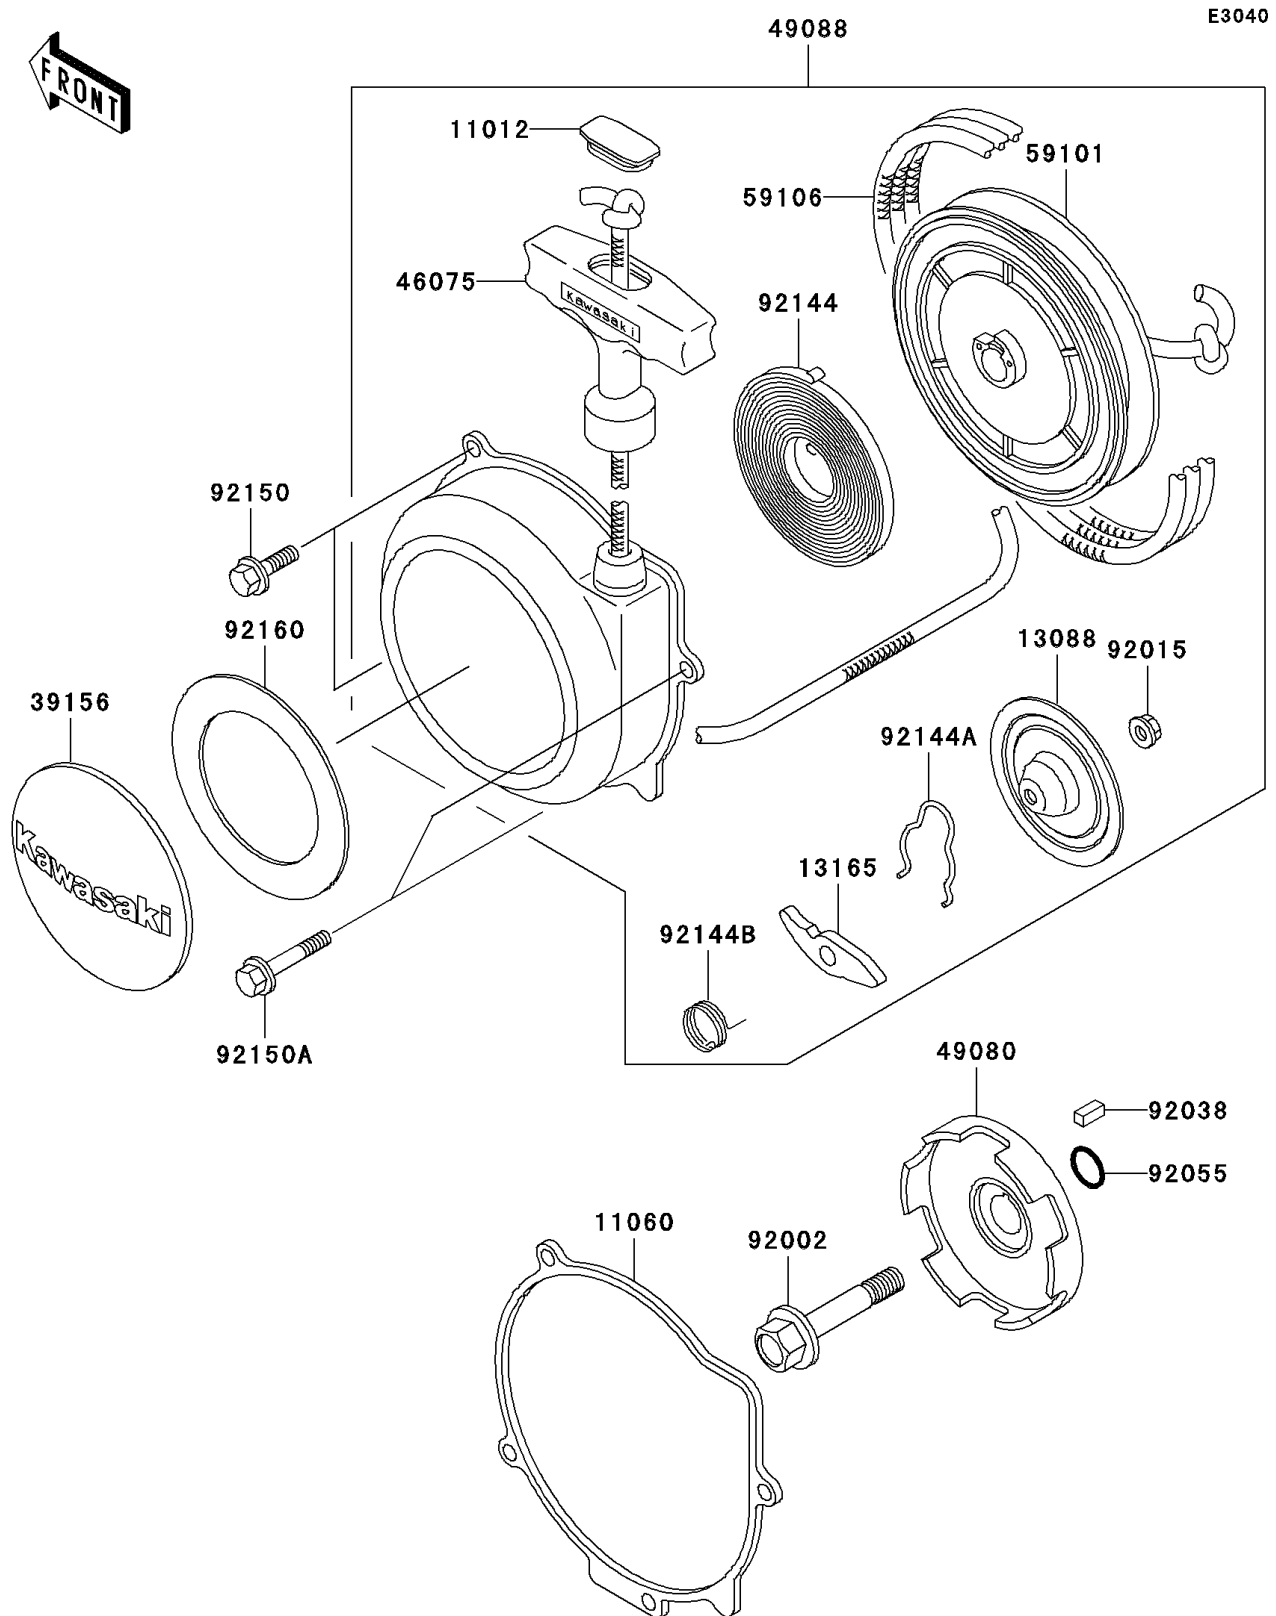

2002 Prairie 300

PARTS DIAGRAM

Recoil Starter

2002 Prairie 300

PARTS LIST

Recoil Starter

ITEM NAME

PART NUMBER

QUANTITY
