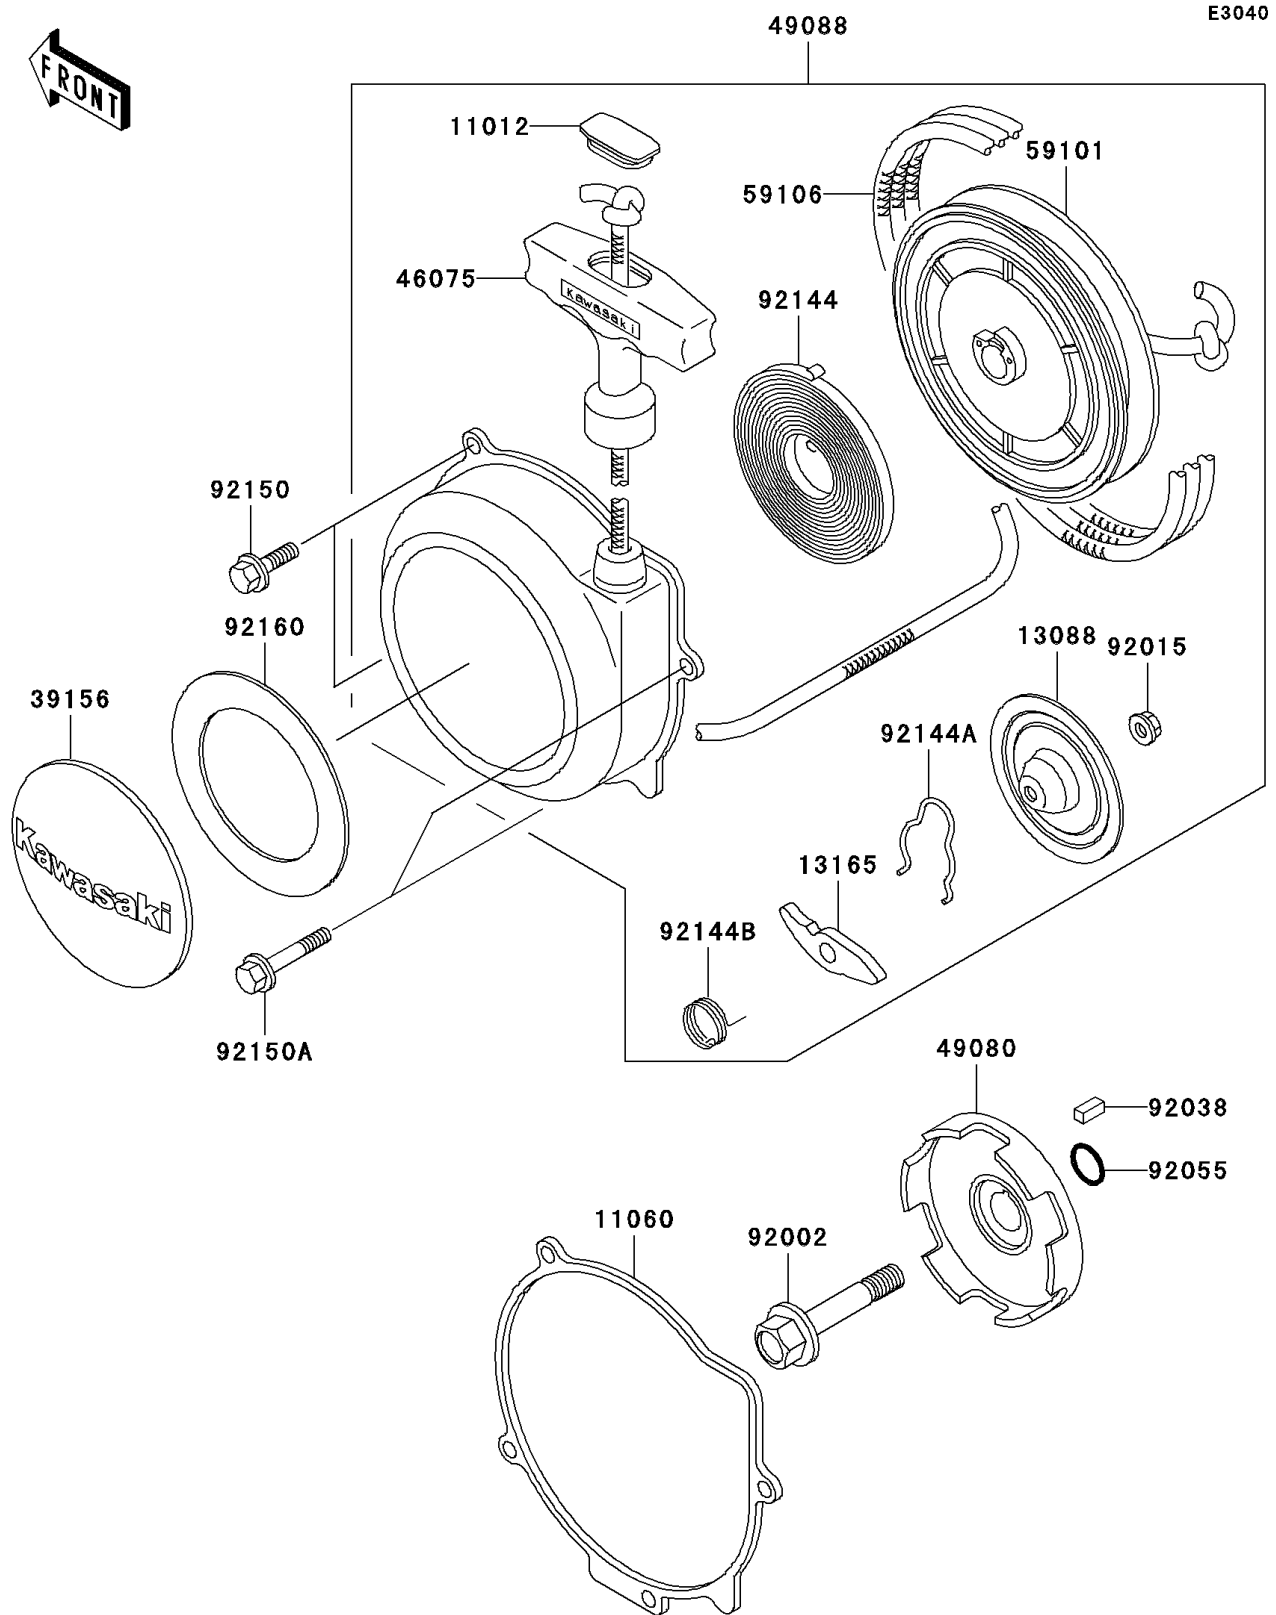

1999 Prairie 300

PARTS DIAGRAM

Recoil Starter

1999 Prairie 300

PARTS LIST

Recoil Starter

ITEM NAME

PART NUMBER

QUANTITY
