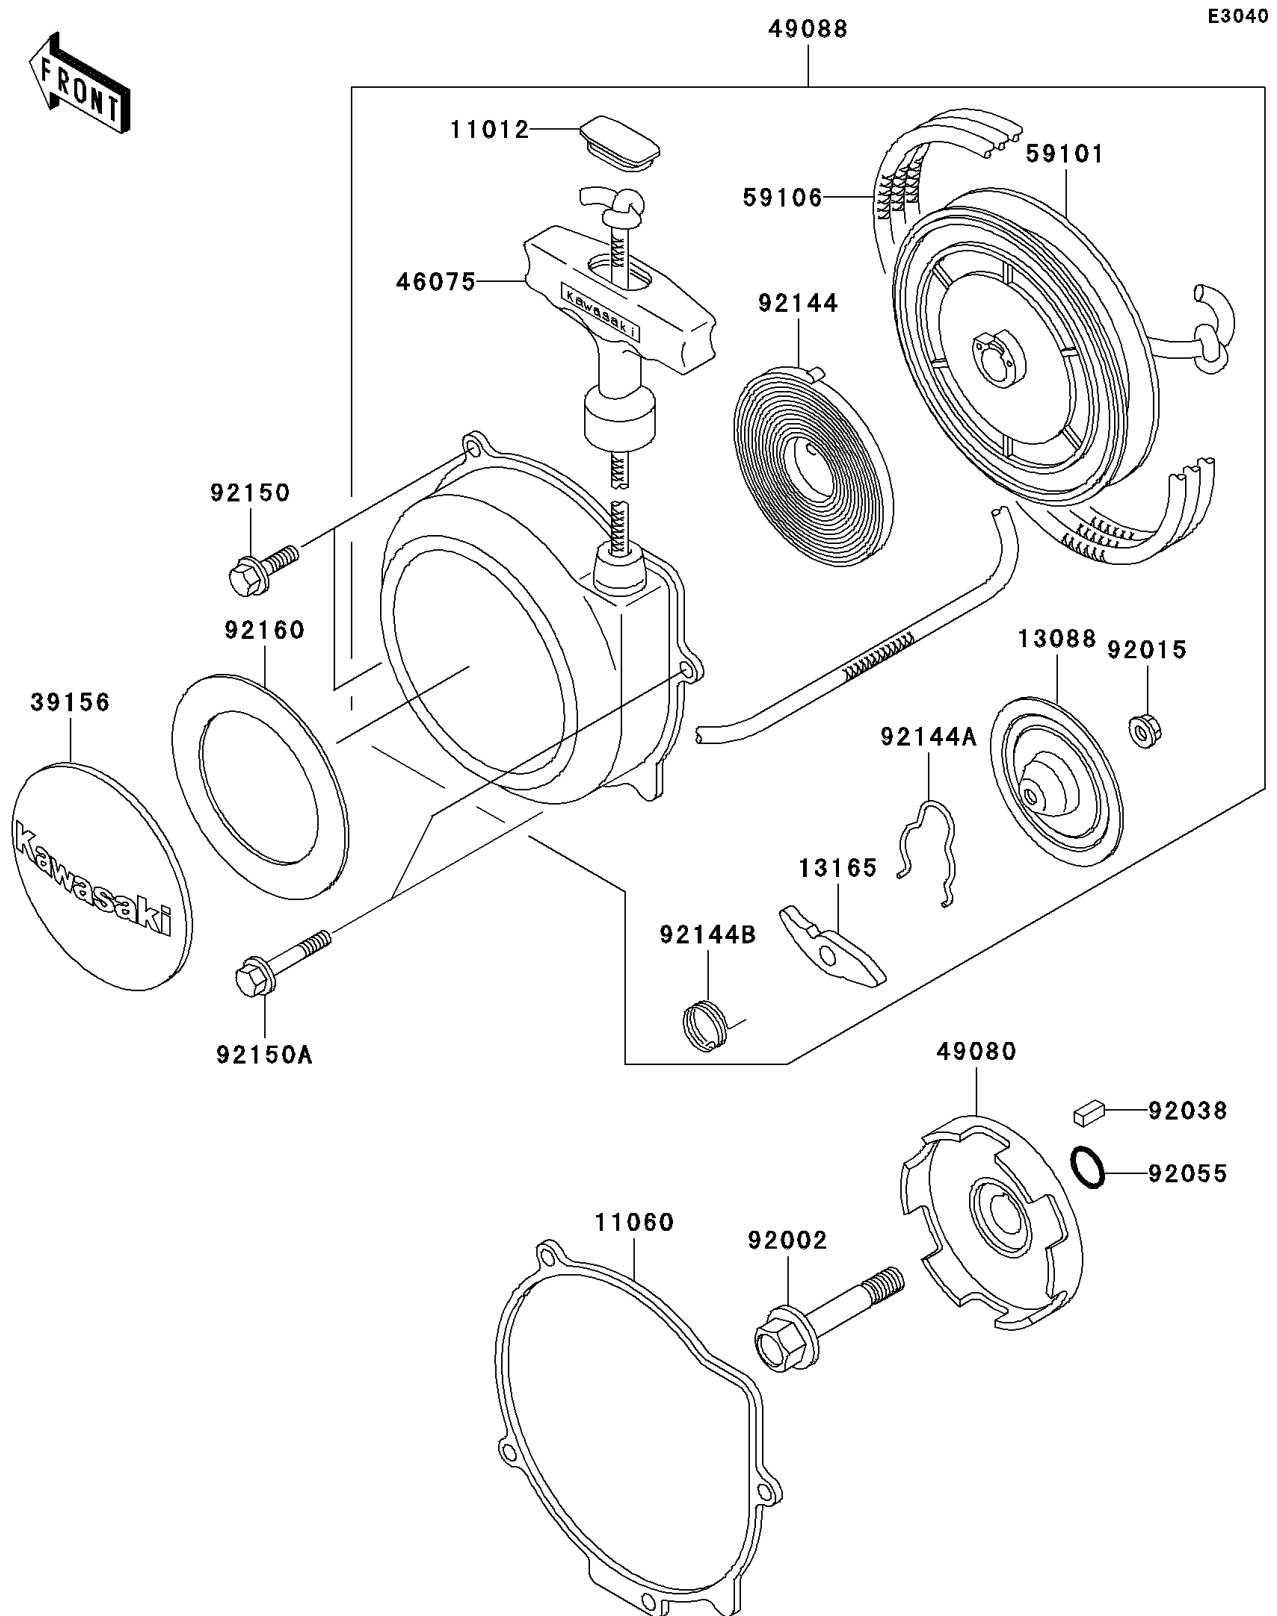

2001 Prairie 300

PARTS DIAGRAM

Recoil Starter

2001 Prairie 300

PARTS LIST

Recoil Starter

ITEM NAME

PART NUMBER

QUANTITY
