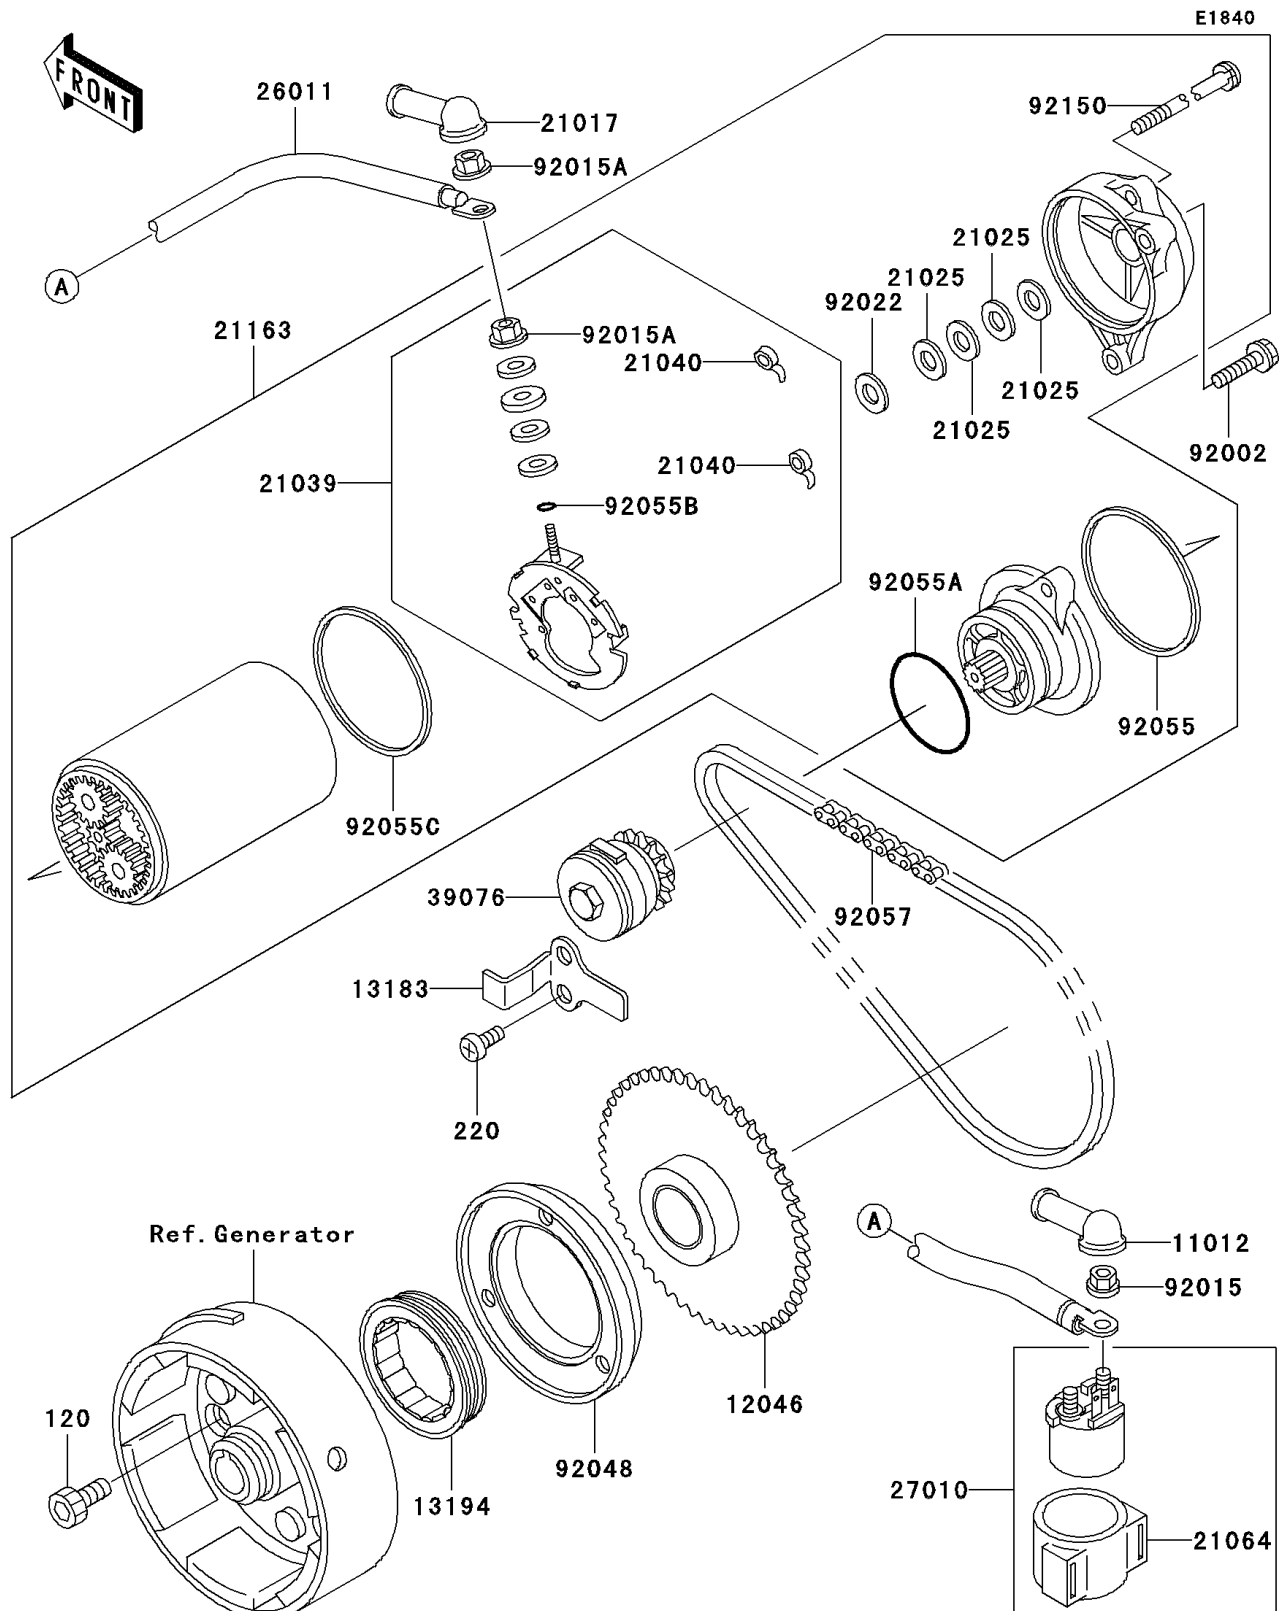

2002 Prairie 300

PARTS DIAGRAM

Starter Motor

2002 Prairie 300

PARTS LIST

Starter Motor

ITEM NAME

PART NUMBER

QUANTITY
