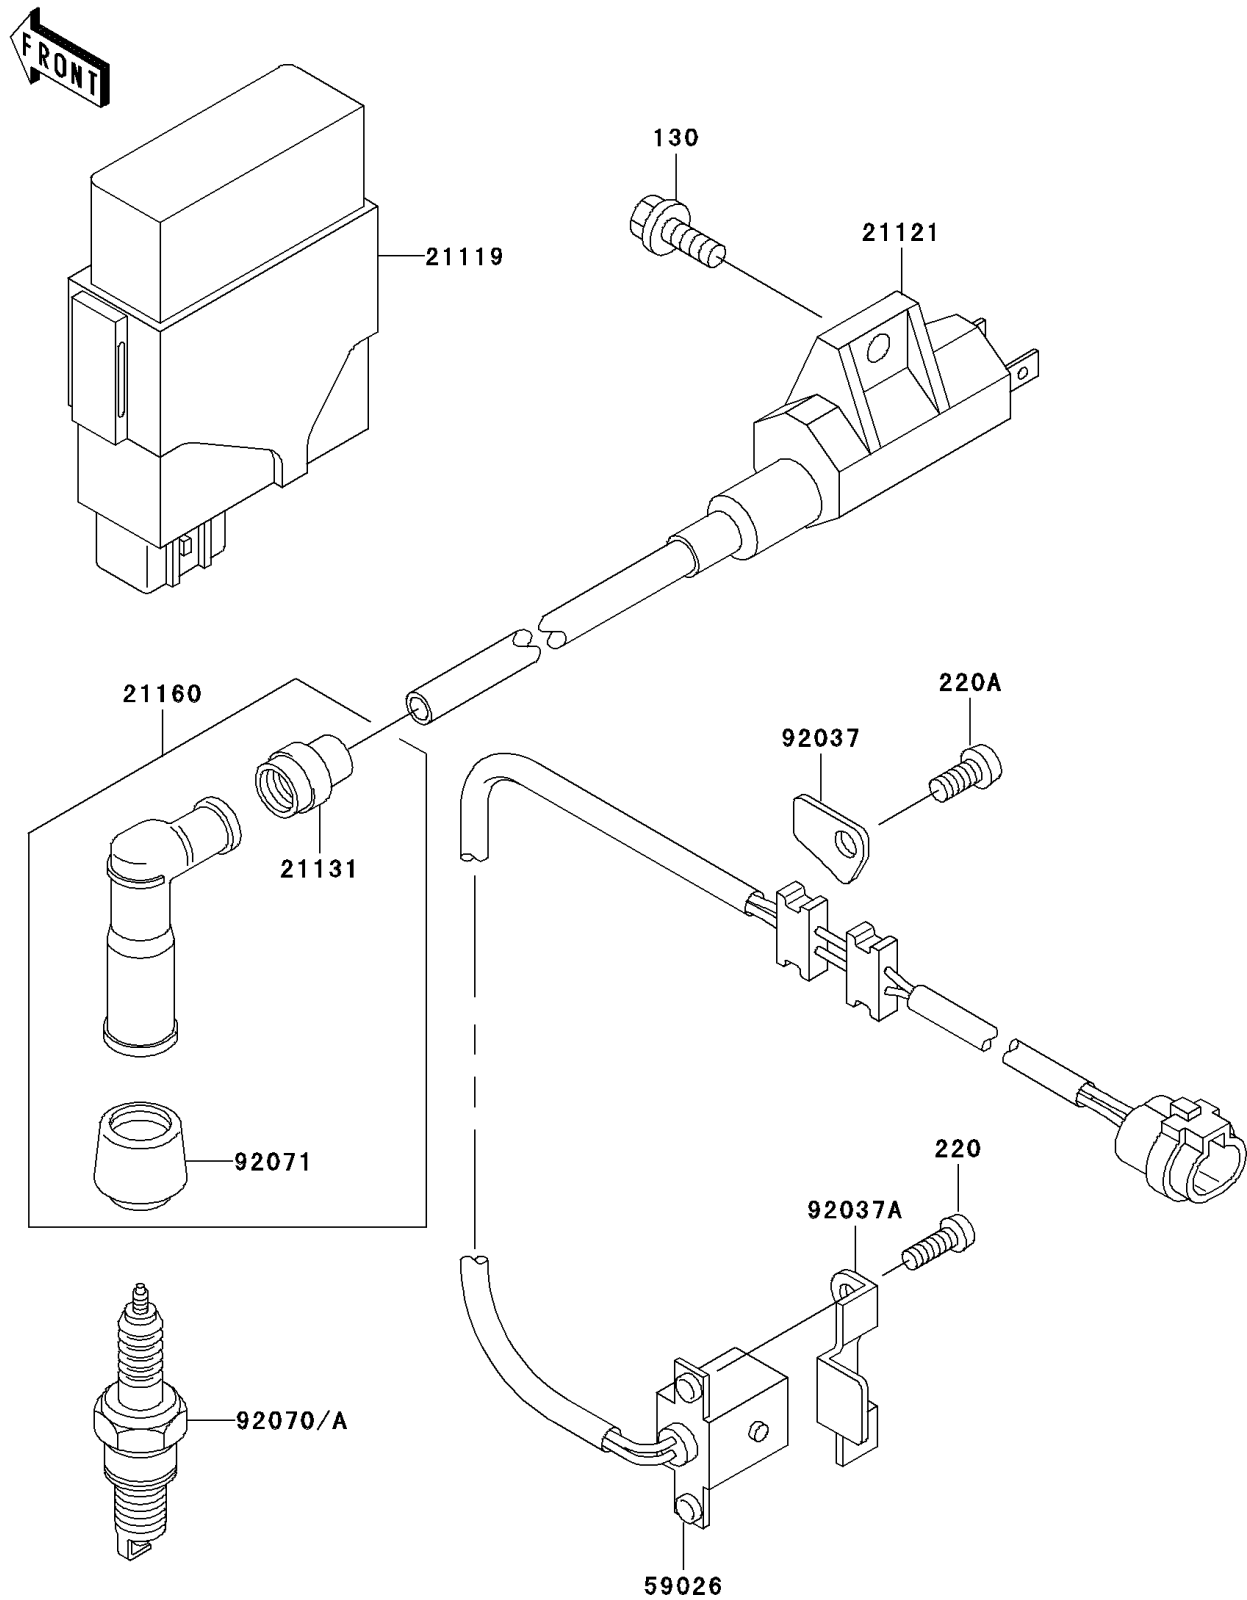

1999 Prairie 300

PARTS DIAGRAM

Ignition System

E1830

1999 Prairie 300

PARTS LIST

Ignition System

ITEM NAME

PART NUMBER

QUANTITY
