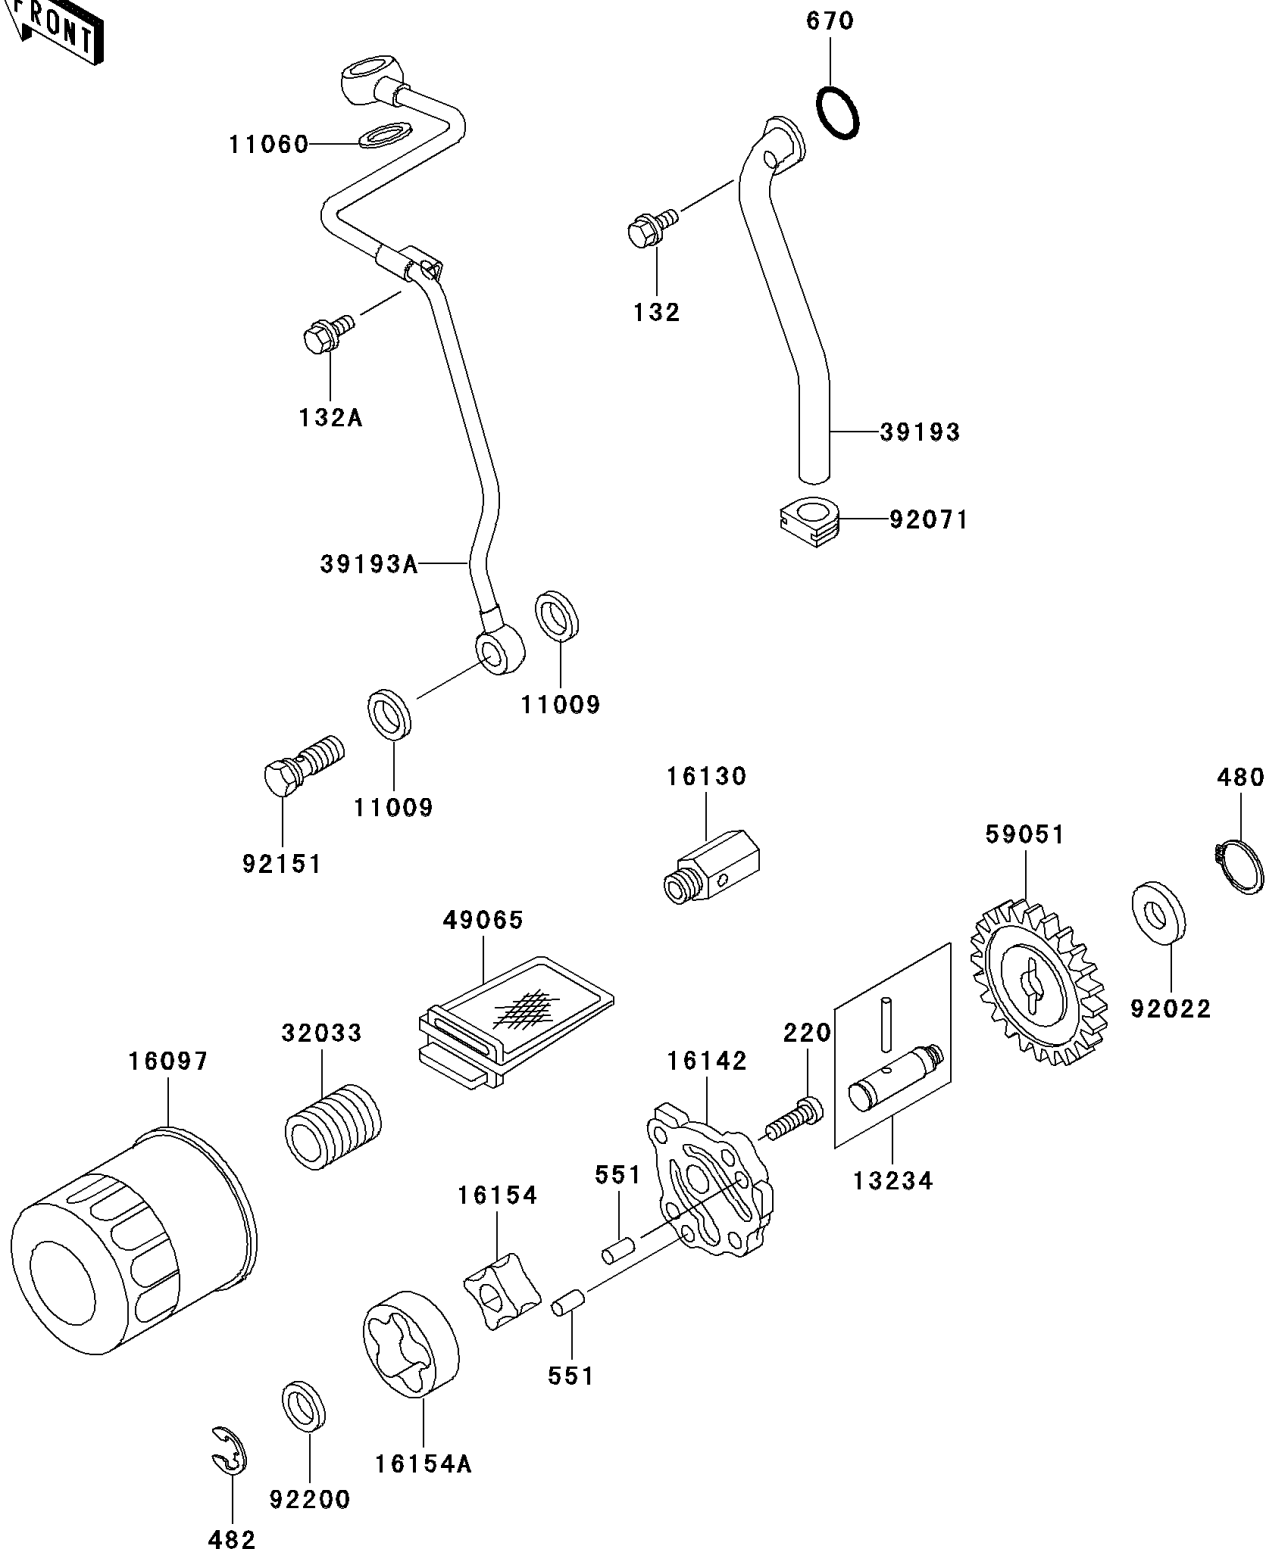

1999 Prairie 300

PARTS DIAGRAM

Oil Pump/Oil Filter

E1710

1999 Prairie 300

PARTS LIST

Oil Pump/Oil Filter

ITEM NAME

PART NUMBER

QUANTITY
