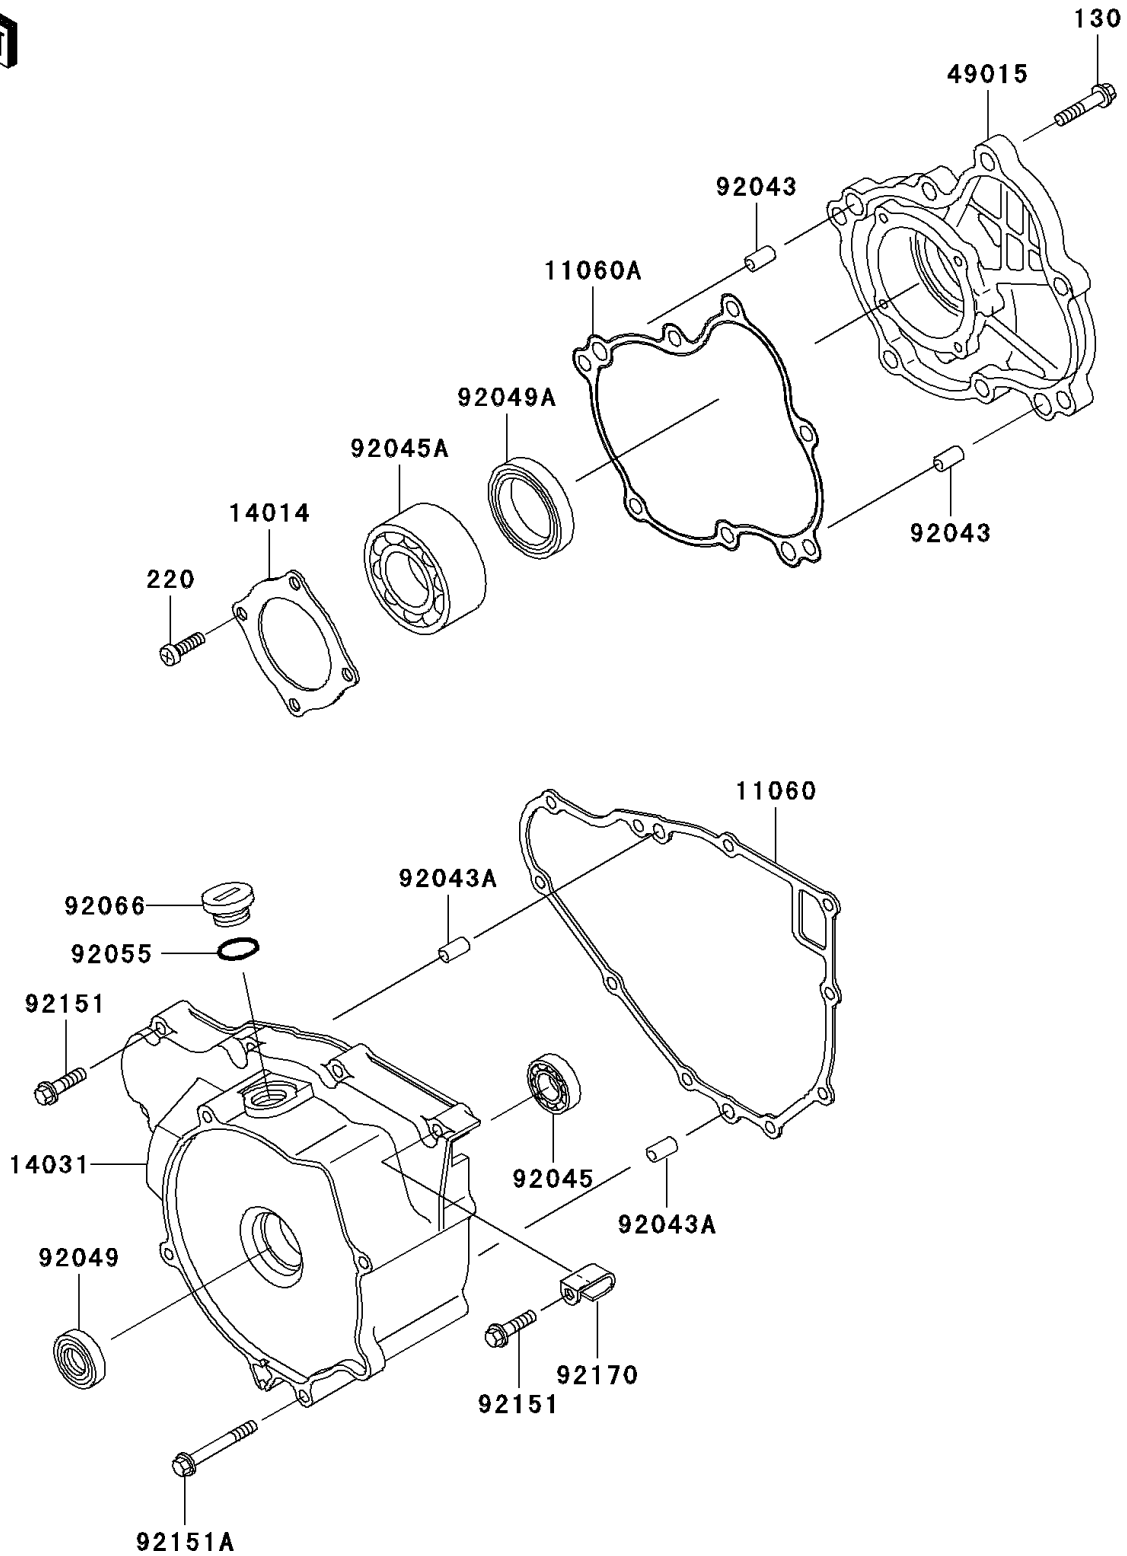

2002 Prairie 300

PARTS DIAGRAM

Engine Cover(s)

E1431

2002 Prairie 300

PARTS LIST

Engine Cover(s)

ITEM NAME

PART NUMBER

QUANTITY
