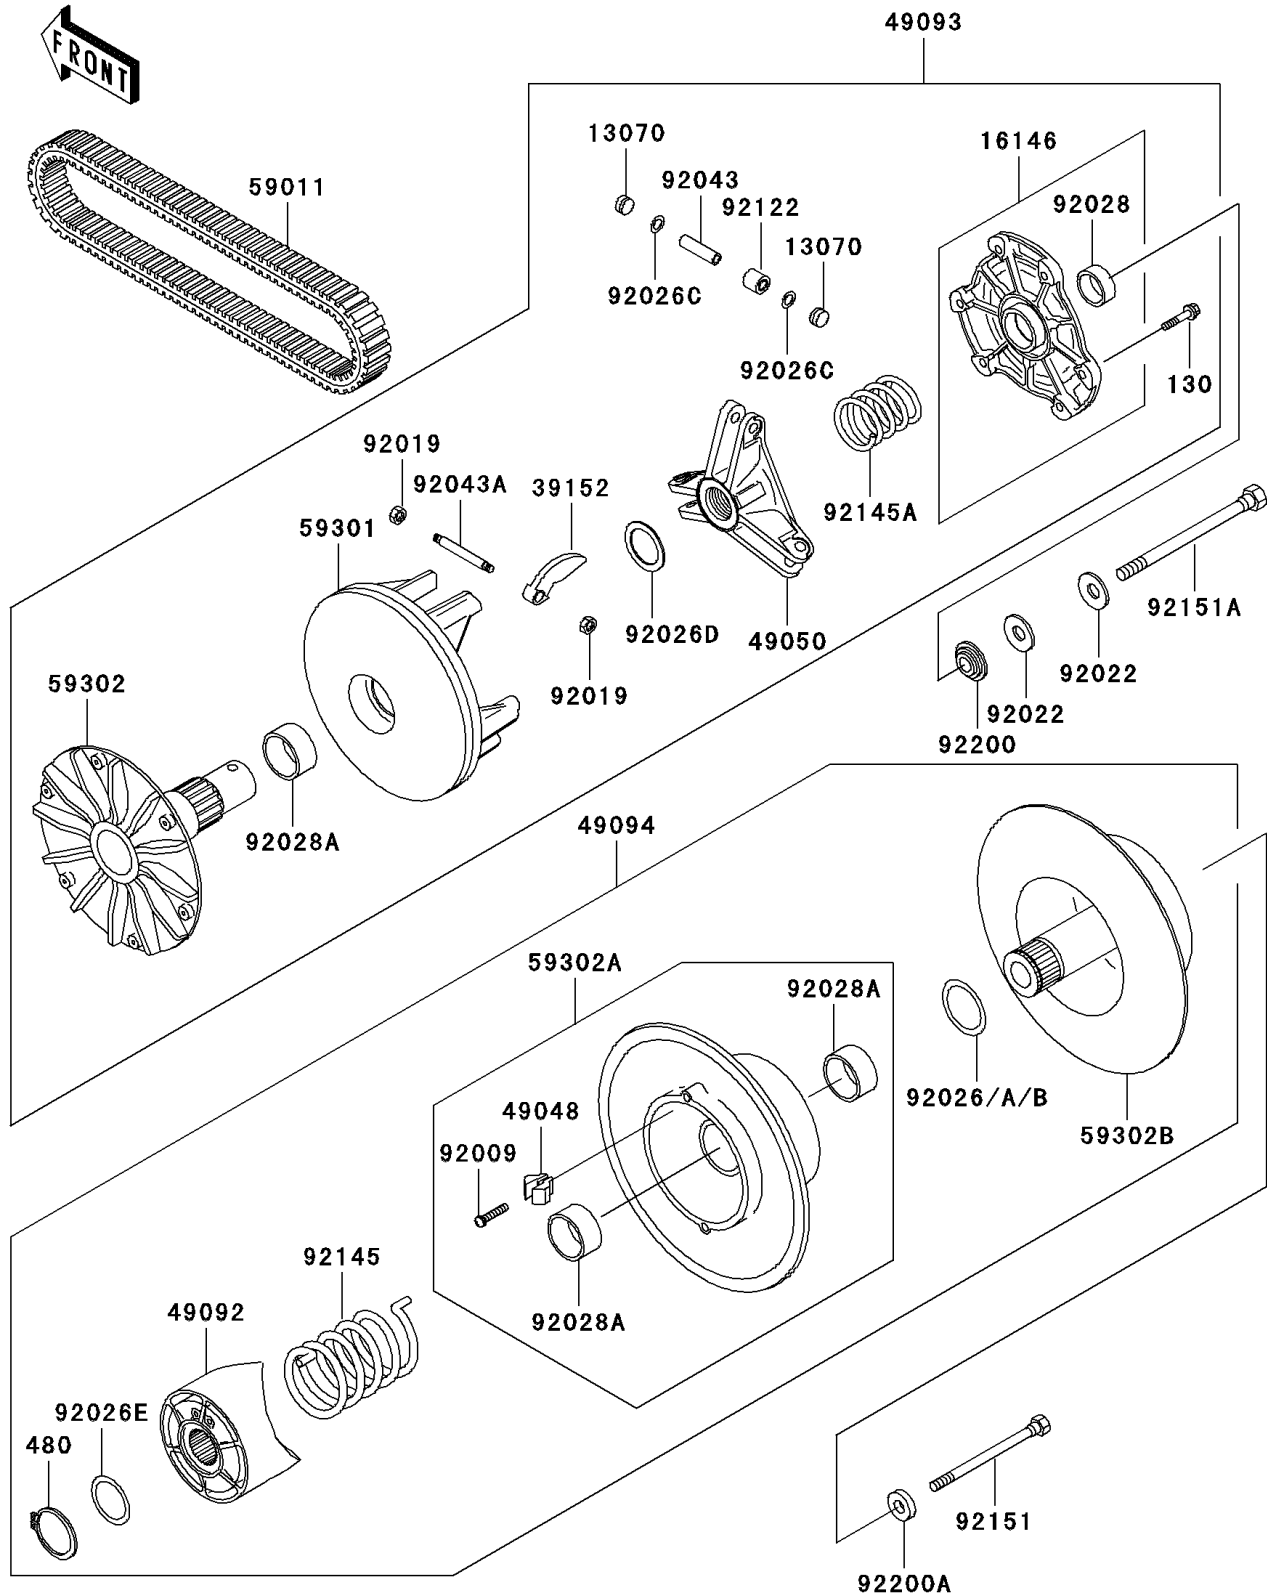

1999 Prairie 300

PARTS DIAGRAM

Drive Converter

E1391

1999 Prairie 300

PARTS LIST

Drive Converter

ITEM NAME

PART NUMBER

QUANTITY
