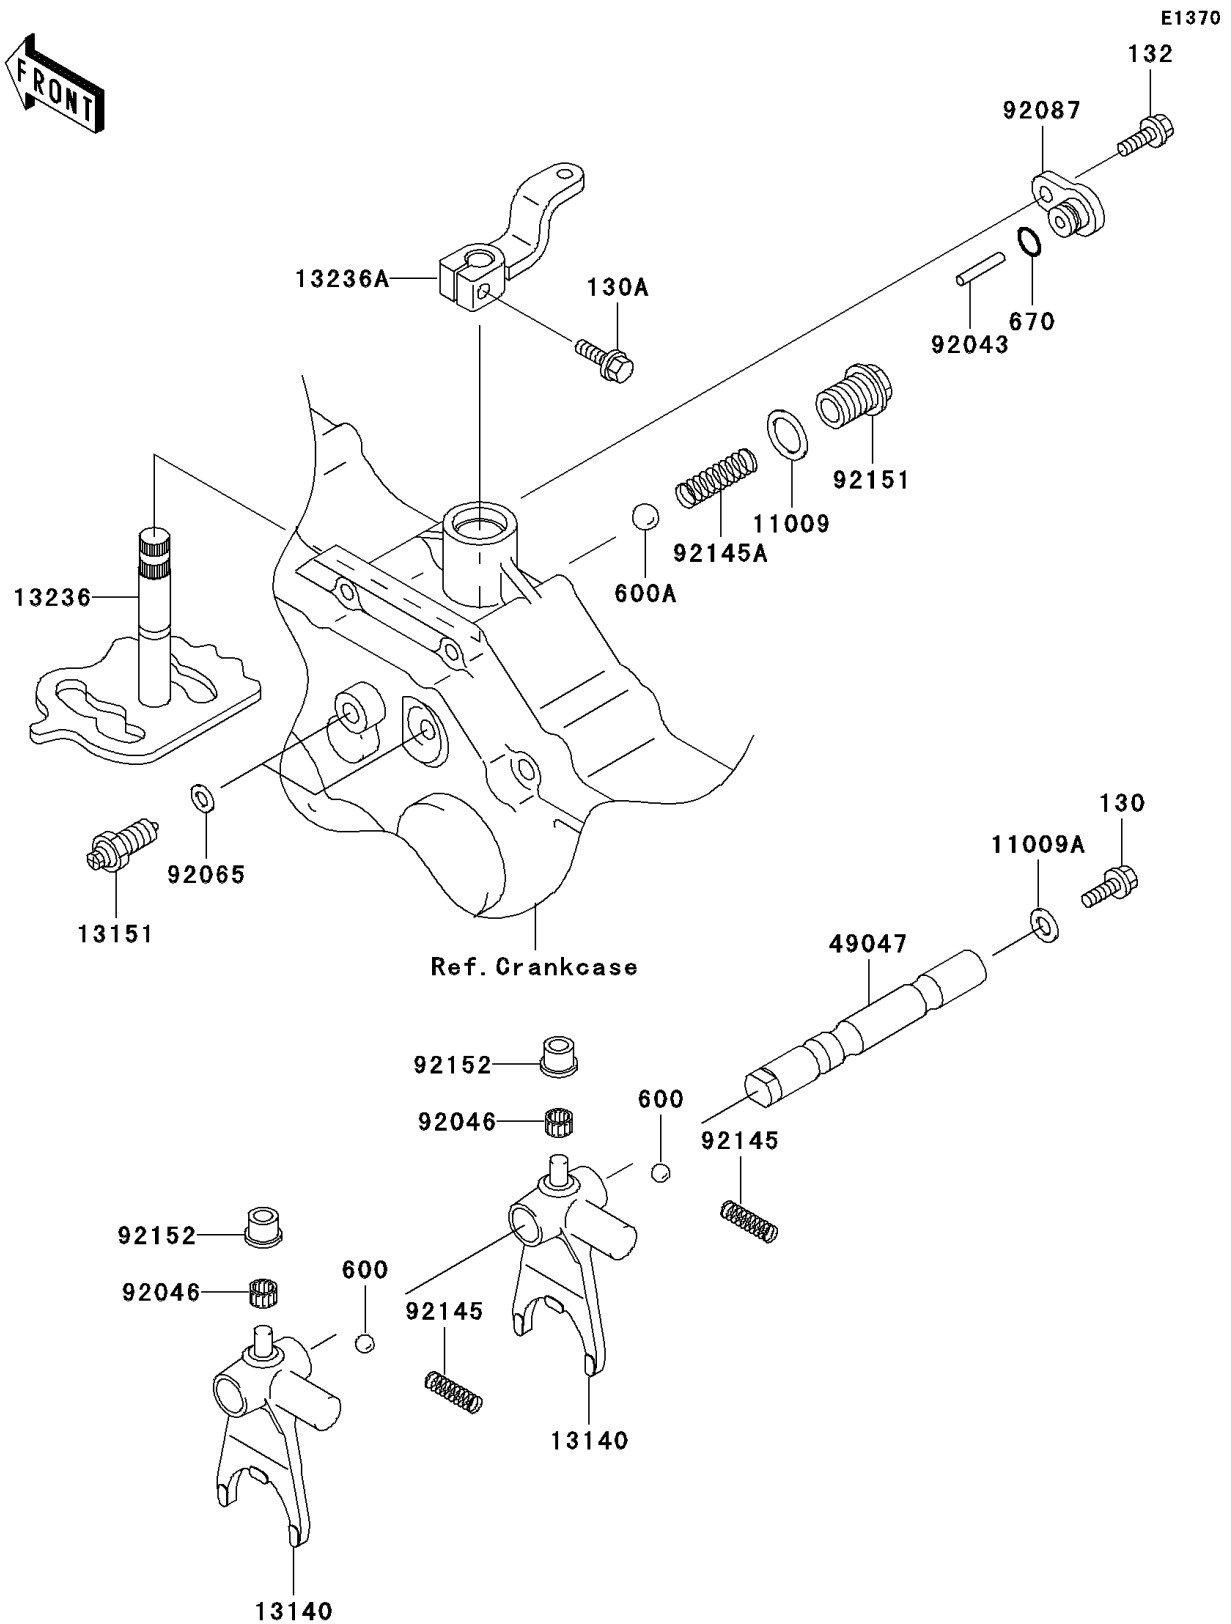

2001 Prairie 300

PARTS DIAGRAM

Gear Change Mechanism

2001 Prairie 300

PARTS LIST

Gear Change Mechanism

ITEM NAME

PART NUMBER

QUANTITY
