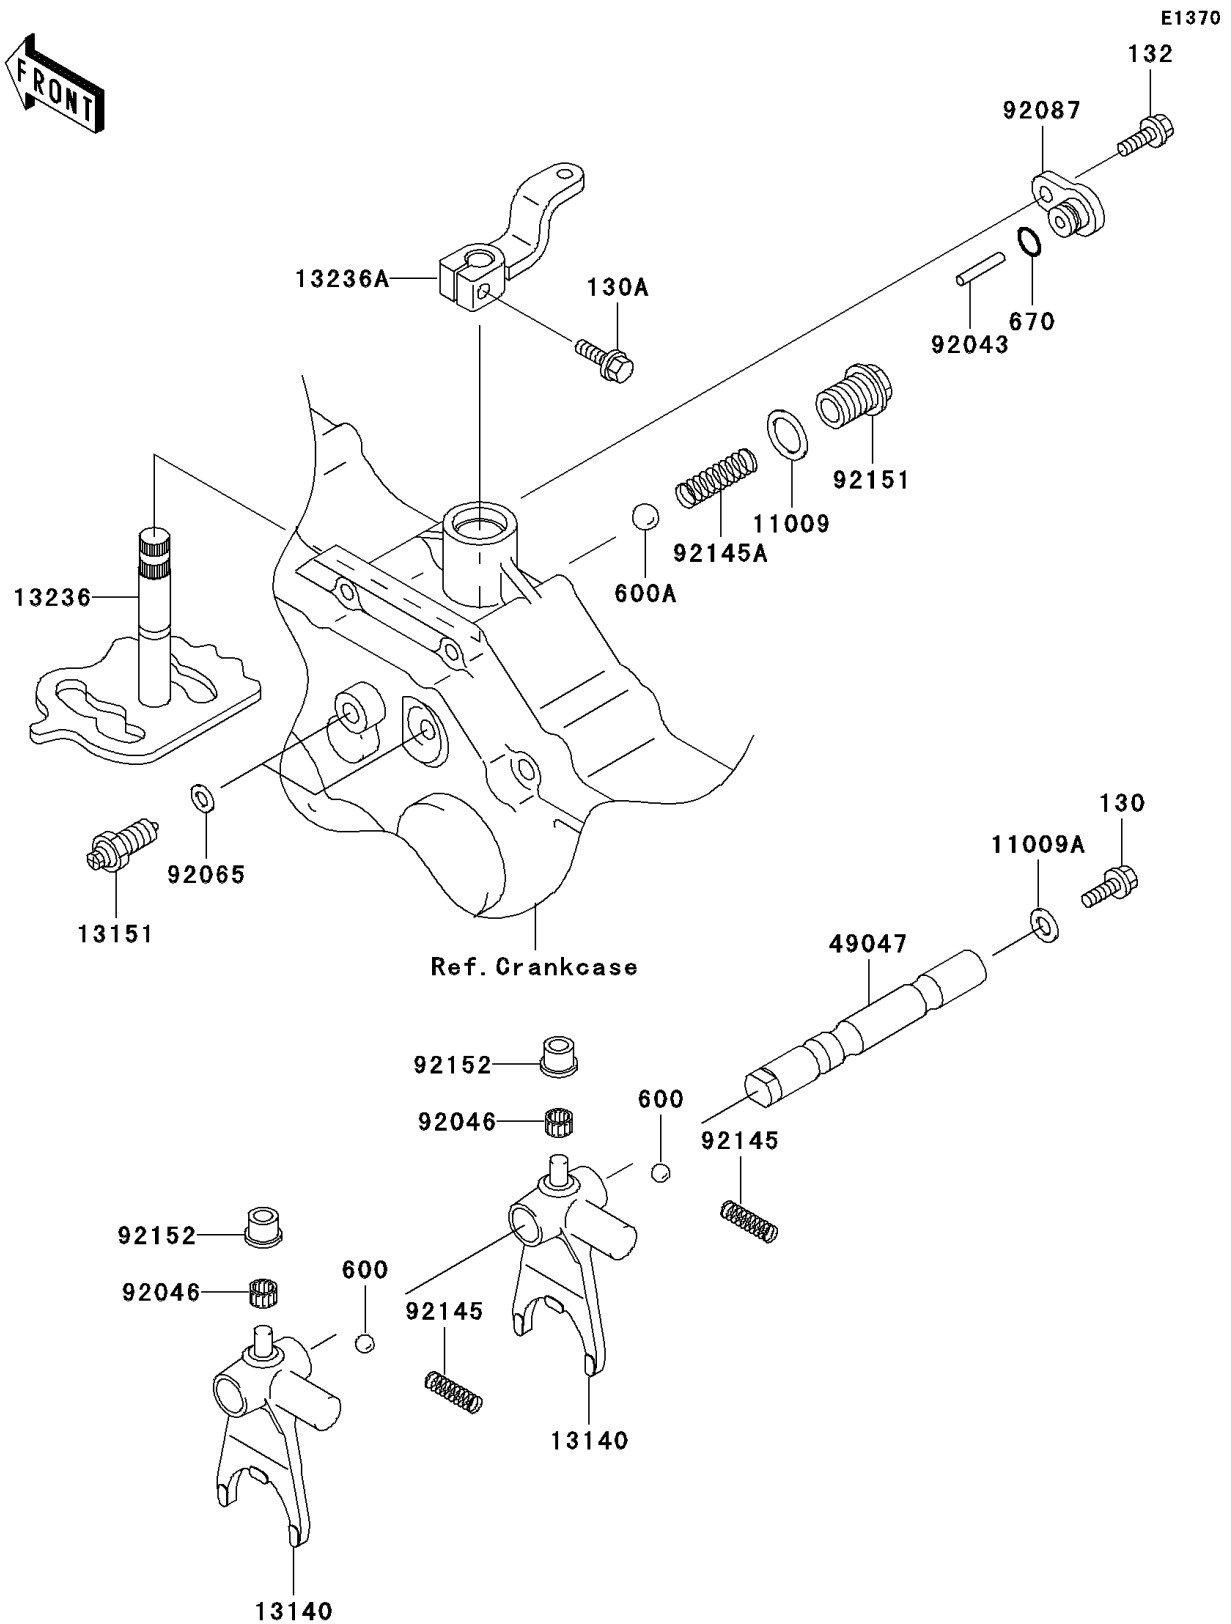

2002 Prairie 300

PARTS DIAGRAM

Gear Change Mechanism

2002 Prairie 300

PARTS LIST

Gear Change Mechanism

ITEM NAME

PART NUMBER

QUANTITY
