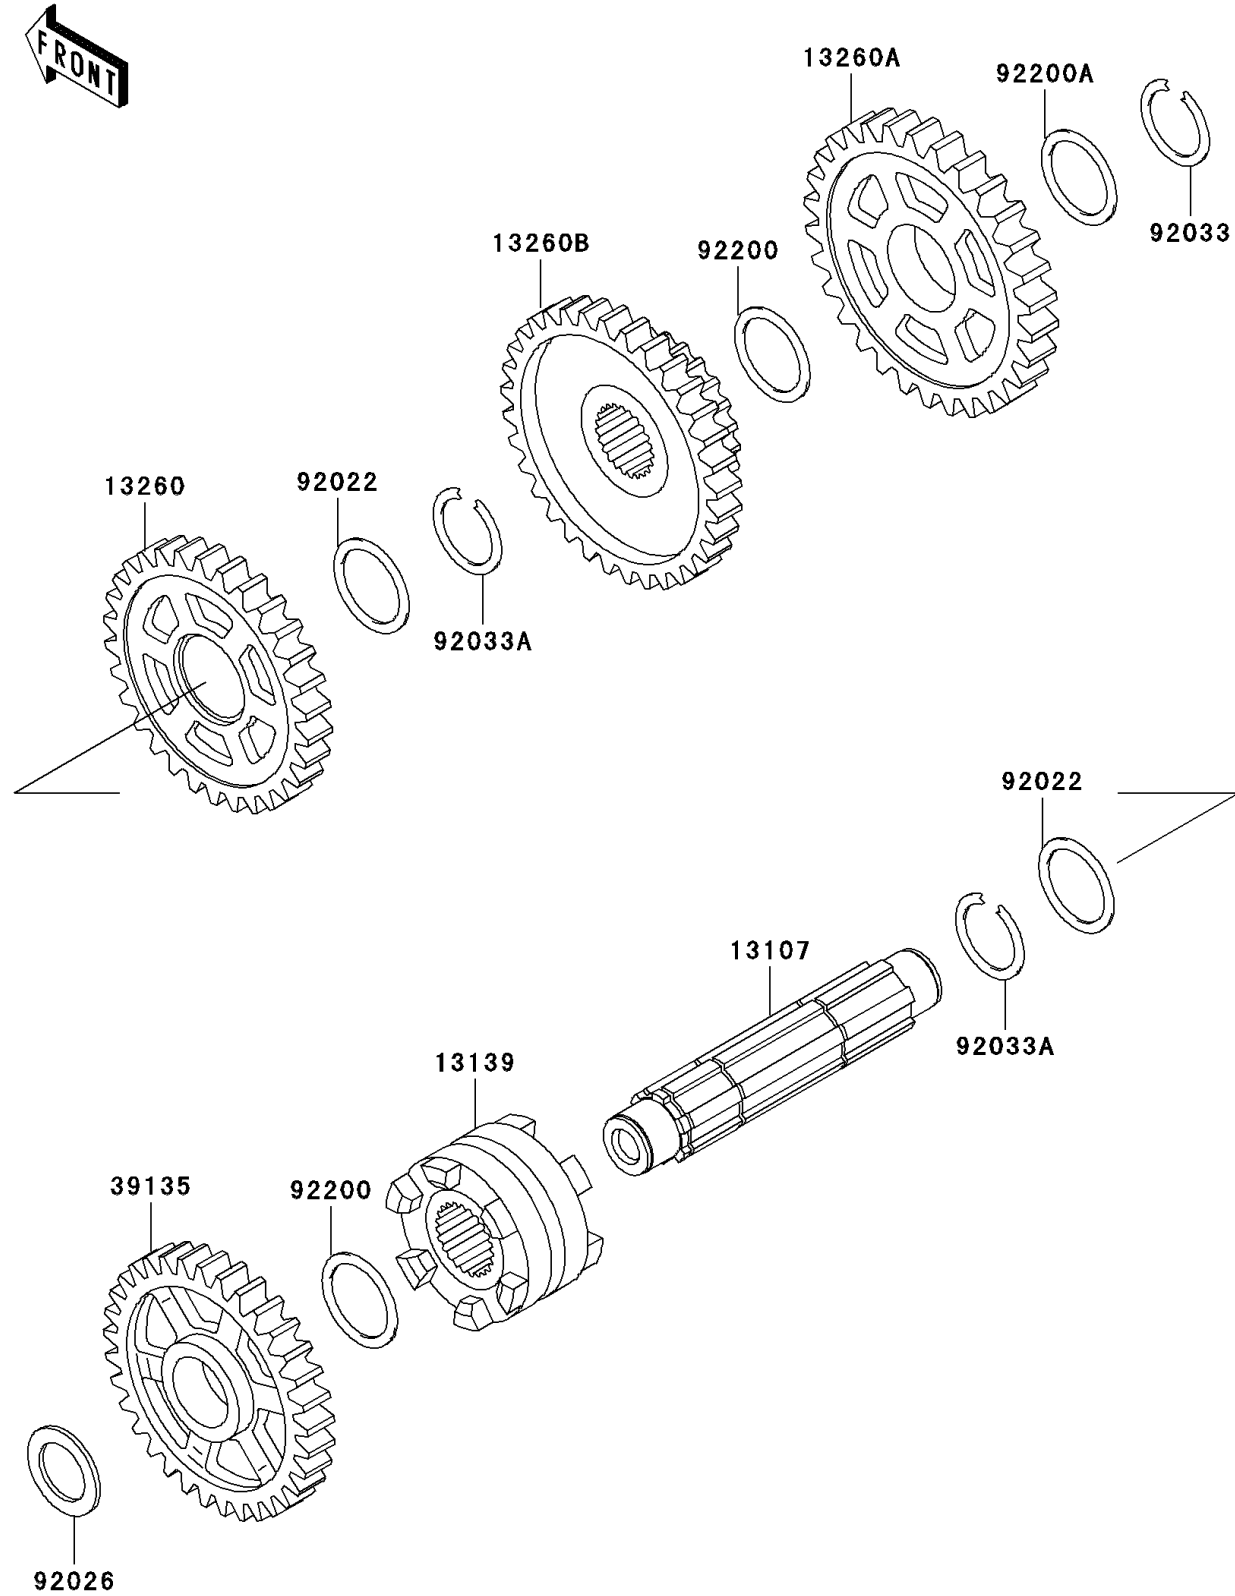

1999 Prairie 300

PARTS DIAGRAM

Gear Change Drum/Shift Fork(s)

E1362

1999 Prairie 300

PARTS LIST

Gear Change Drum/Shift Fork(s)

ITEM NAME

PART NUMBER

QUANTITY
